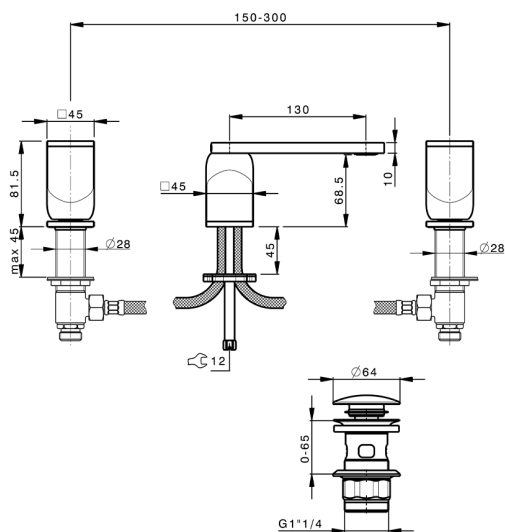

3 hole washbasin mixer HI-RISE_RM001020

MODEL **RM001020**

3 hole washbasin mixer, with 1"1/4 Click Clack waste, body and handles in marble

AVAILABLE FINISHINGS

- **7S** 7S White Carrara Marble/Brushed Gold
- **7X** 7X White Carrara Marble/Brushed Nickel
- **7Y** 7Y Carrara Marble/Chrome
- **8A** 8A Marquinia Marble/Brushed Gold
- **8B** 8B Marquinia Marble/Gold
- **8D** 8D Black Marquinia Marble/Chrome

CHARACTERISTICS

2026-04-26