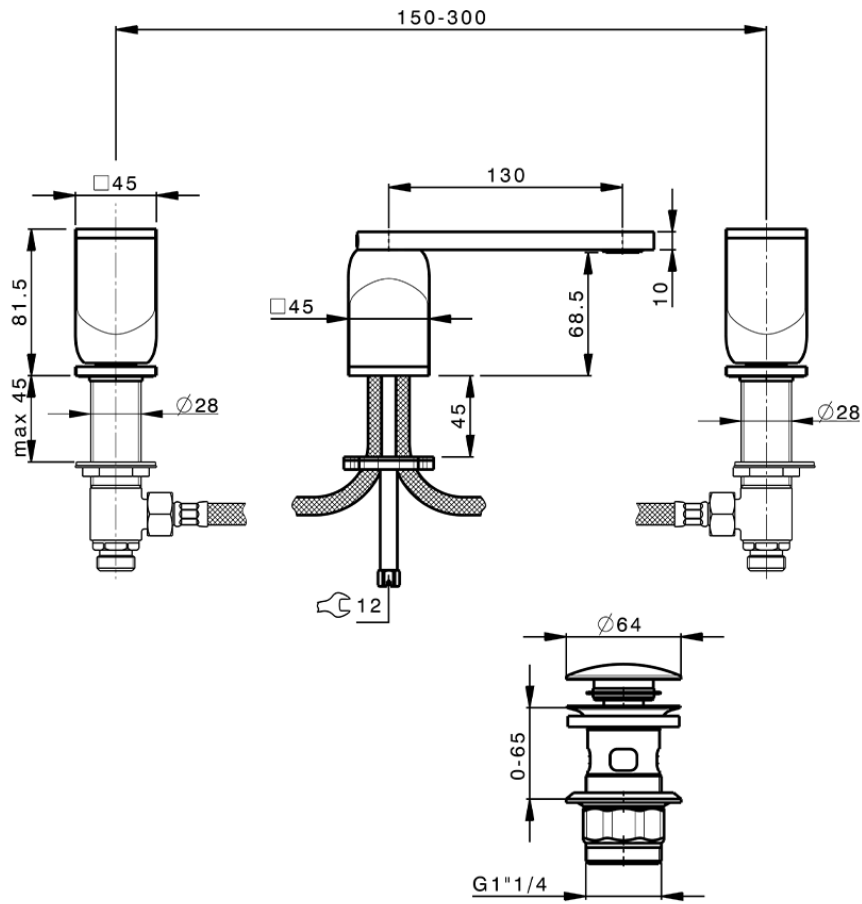

3 hole washbasin mixer HI-RISE_RM001020

RM001020

<https://en.cisal.it/3-hole-washbasin-mixer-hi-rise-rm001020>

2026-04-26