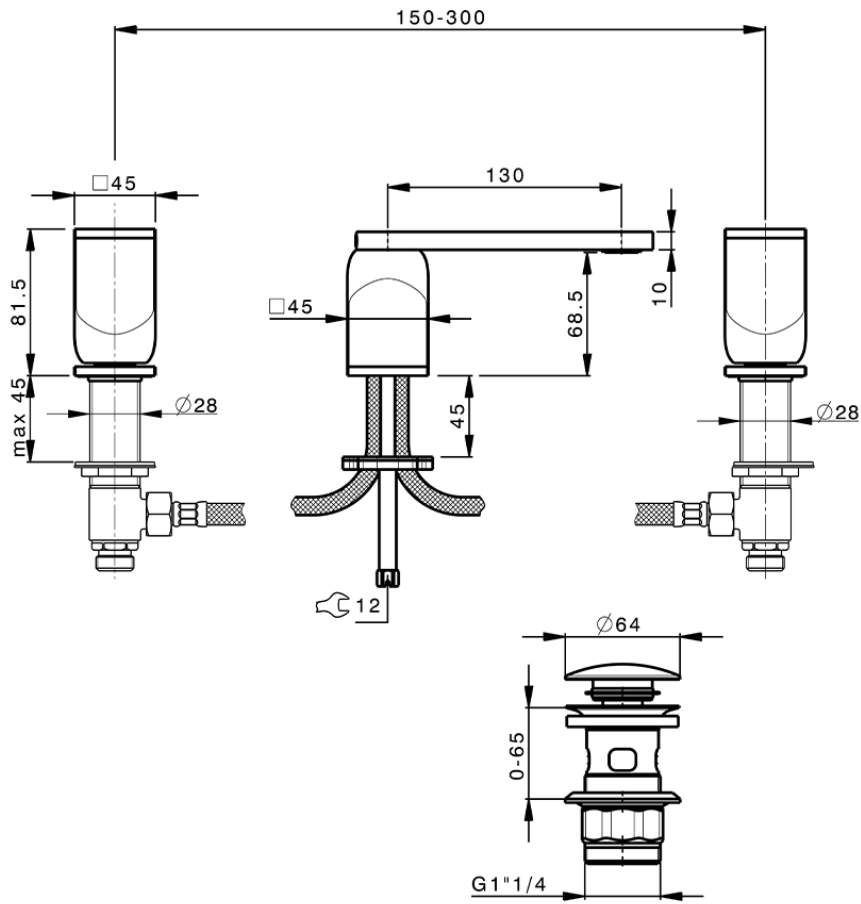

3 hole washbasin mixer HI-RISE_RM001020

RM001020

<https://en.cisal.it/3-hole-washbasin-mixer-hi-rise-rm001020>

2026-06-13