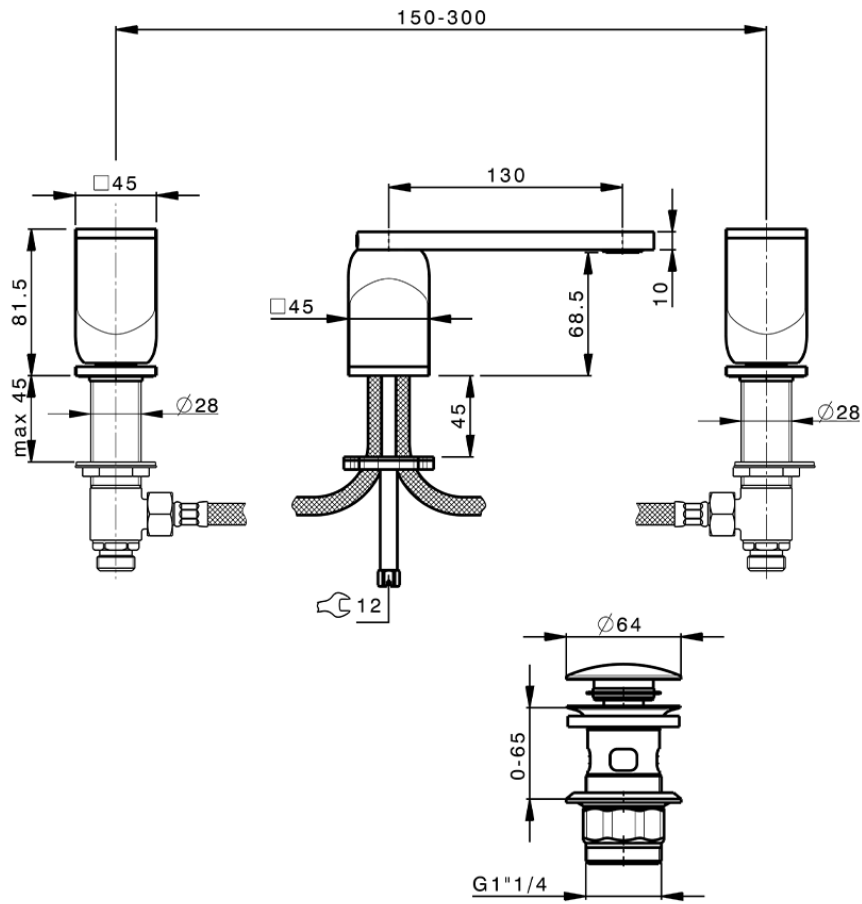

## 3 hole washbasin mixer HI-RISE\_RM001020

RM001020

<https://en.cisal.it/3-hole-washbasin-mixer-hi-rise-rm001020>

2026-04-06