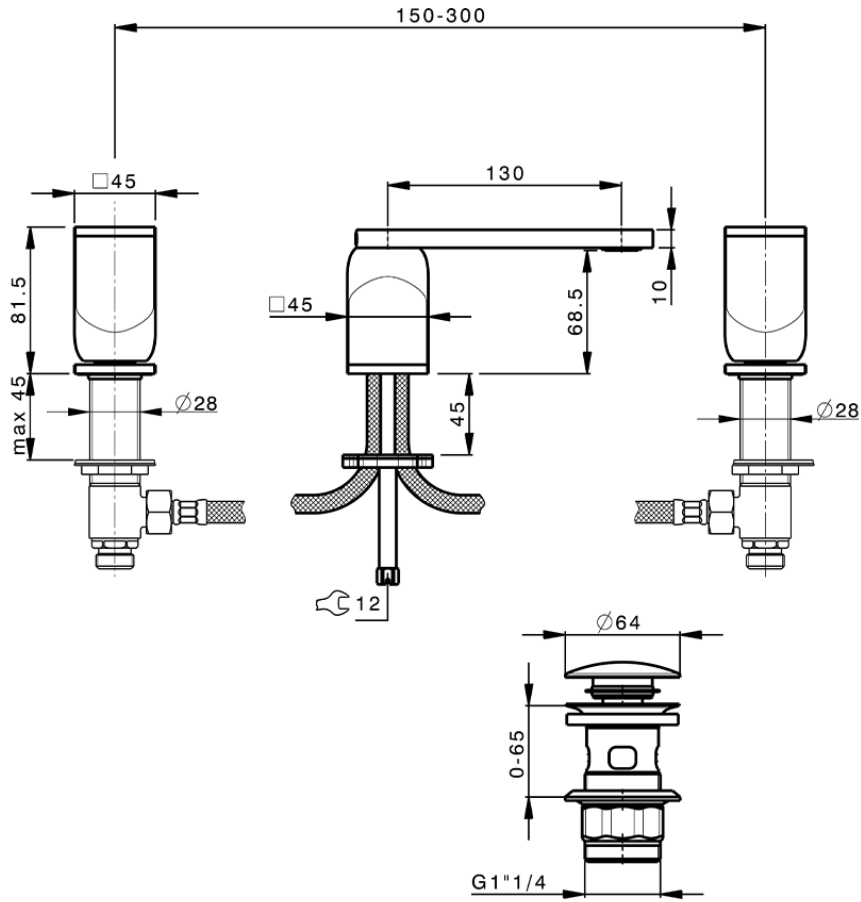

3 hole washbasin mixer HI-RISE_RM001020

RM001020

<https://en.cisal.it/3-hole-washbasin-mixer-hi-rise-rm001020>

2026-05-17