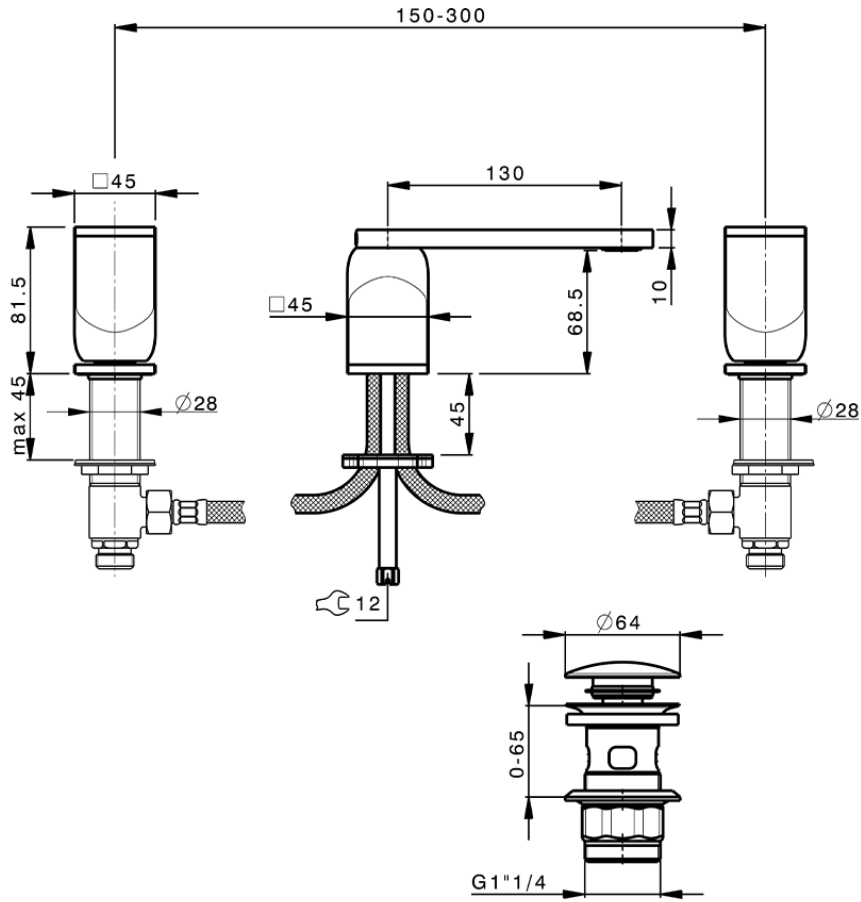

3 hole washbasin mixer HI-RISE_RM001020

RM001020

<https://en.cisal.it/3-hole-washbasin-mixer-hi-rise-rm001020>

2026-04-27