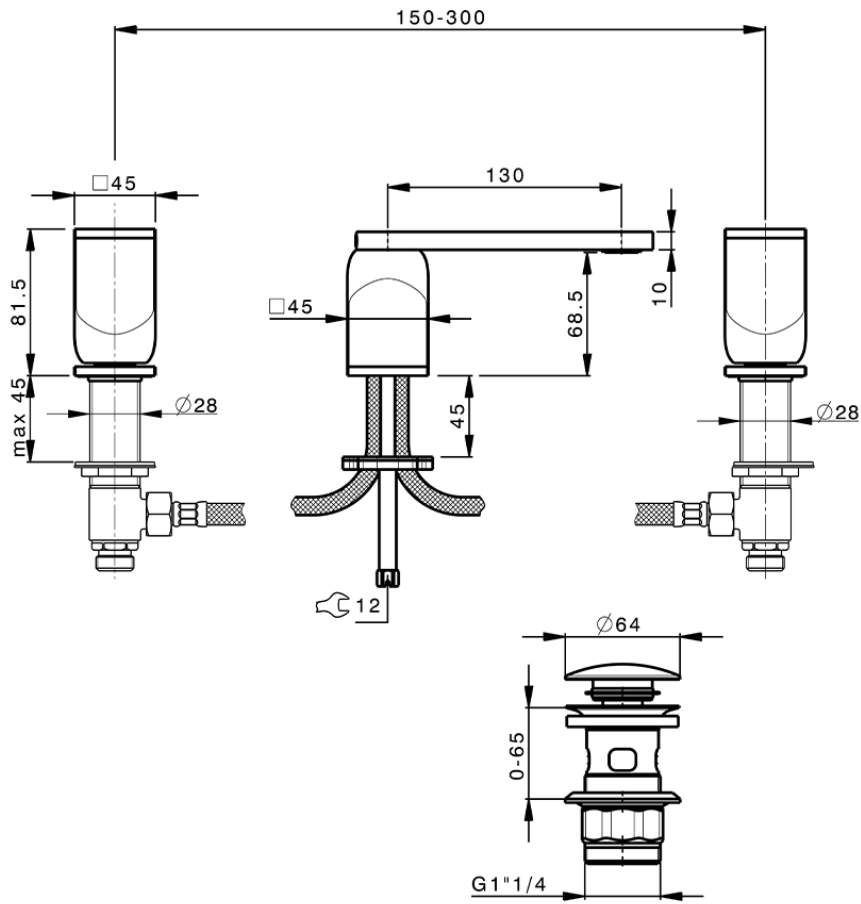

3 hole washbasin mixer HI-RISE_RM001020

RM001020

<https://en.cisal.it/3-hole-washbasin-mixer-hi-rise-rm001020>

2026-06-10