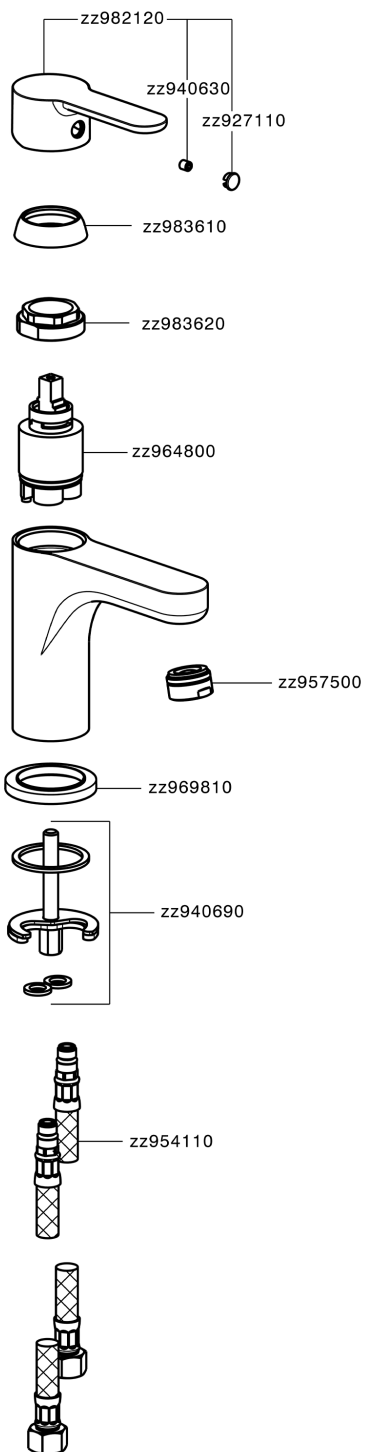

Single lever washbasin mixer large EnergySave TENDER_C2000505

C2000505

<https://en.cisal.it/single-lever-washbasin-mixer-large-energysave-tender-c2000505>

2026-06-13