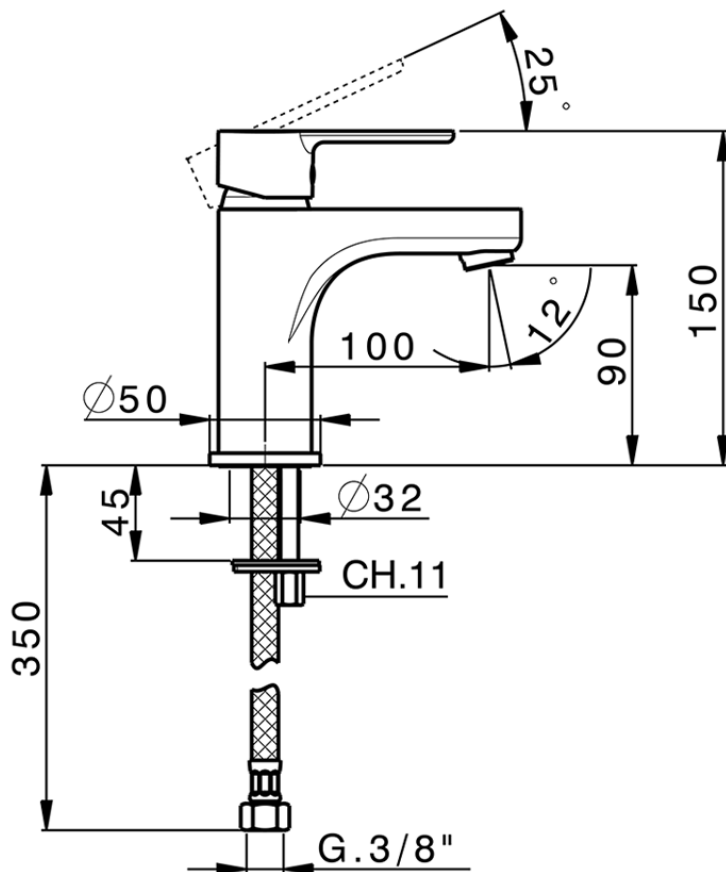

Single lever washbasin mixer large EnergySave TENDER_C2000505

C2000505

<https://en.cisal.it/single-lever-washbasin-mixer-large-energysave-tender-c2000505>

2026-04-30