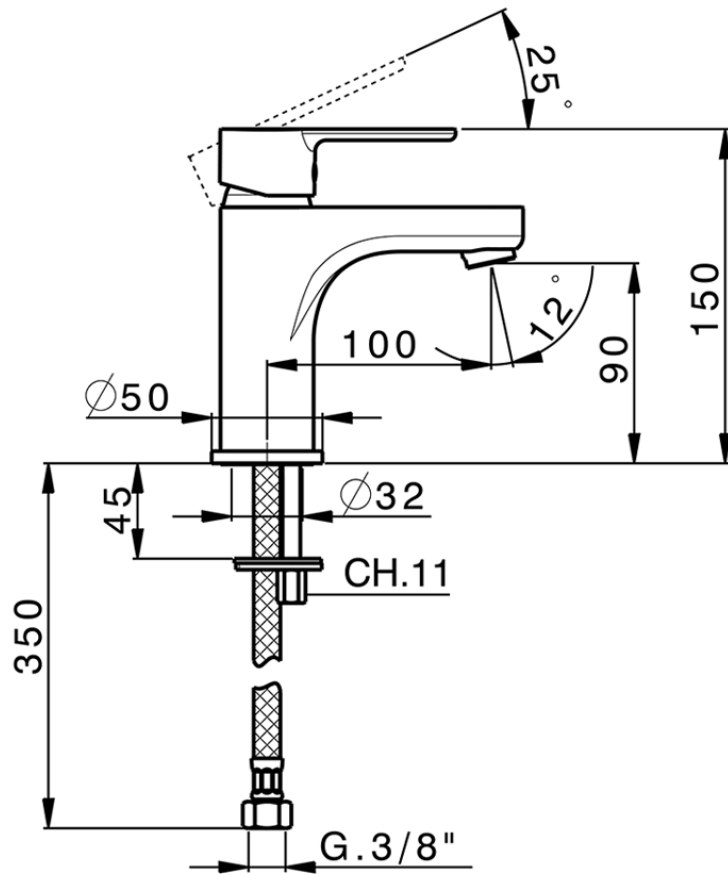

Single lever washbasin mixer large EnergySave TENDER_C2000505

C2000505

<https://en.cisal.it/single-lever-washbasin-mixer-large-energysave-tender-c2000505>

2026-06-14