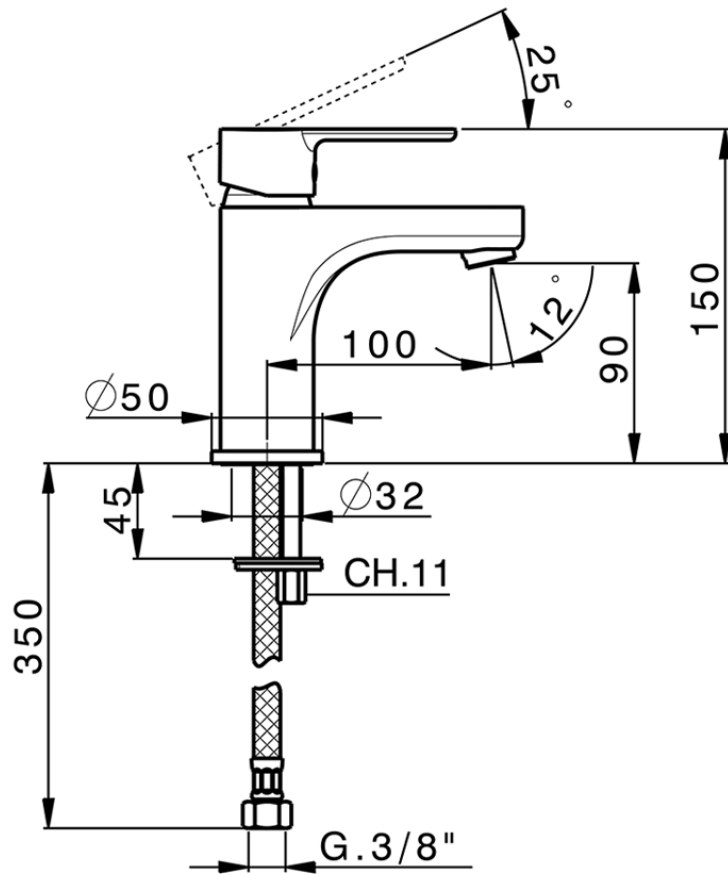

Single lever washbasin mixer large EnergySave TENDER_C2000505

C2000505

<https://en.cisal.it/single-lever-washbasin-mixer-large-energysave-tender-c2000505>

2026-04-29