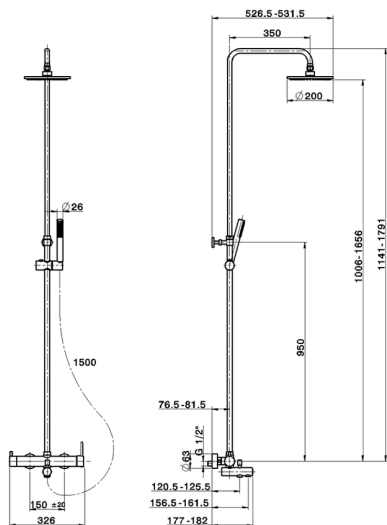

3-functions single lever bath set SHOWER COLUMNS_CV004120

MODEL **CV004120**

3-functions single lever bath set, 2 outlet devia stop cartridge, adjustable riser column, sliding handshower bracket, ABS D.26 mm minimalistic one spray handshower, 200 mm ABS round showerhead, 150 cm smooth SILVERFLEX Flexible Hose

AVAILABLE FINISHINGS

CHARACTERISTICS

Cartridge Spare Parts **ZZ95409000**

35 mm Cartridge

EcoStop

EcoStop feature limits water flow to approximately 50% of maximum output with one point of resistance on setting. Push slightly past the middle stop only when full water output is required. This will save water up to 50%.

DeviaStop

The Cisal Devia Stop technology allows to adjust the water flow and to direct it to the selected output point (overhead soaker, hand shower, etc).

2025-04-25