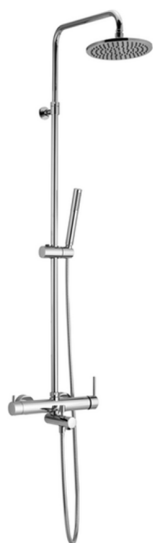

3-functions single lever bath set SHOWER COLUMNS_CV004120

MODEL **CV004120**

3-functions single lever bath set, 2 outlet devia stop cartridge, adjustable riser column, sliding handshower bracket, ABS D.26 mm minimalistic one spray handshower, 200 mm ABS round showerhead, 150 cm smooth SILVERFLEX Flexible Hose

AVAILABLE FINISHINGS

CHARACTERISTICS

Cartridge Spare Parts **ZZ95409000**

35 mm Cartridge

EcoStop

EcoStop feature limits water flow to approximately 50% of maximum output with one point of resistance on setting. Push slightly past the middle stop only when full water output is required. This will save water up to 50%.

DeviaStop

The Cisal Devia Stop technology allows to adjust the water flow and to direct it to the selected output point (overhead soaker, hand shower, etc).

2025-04-25