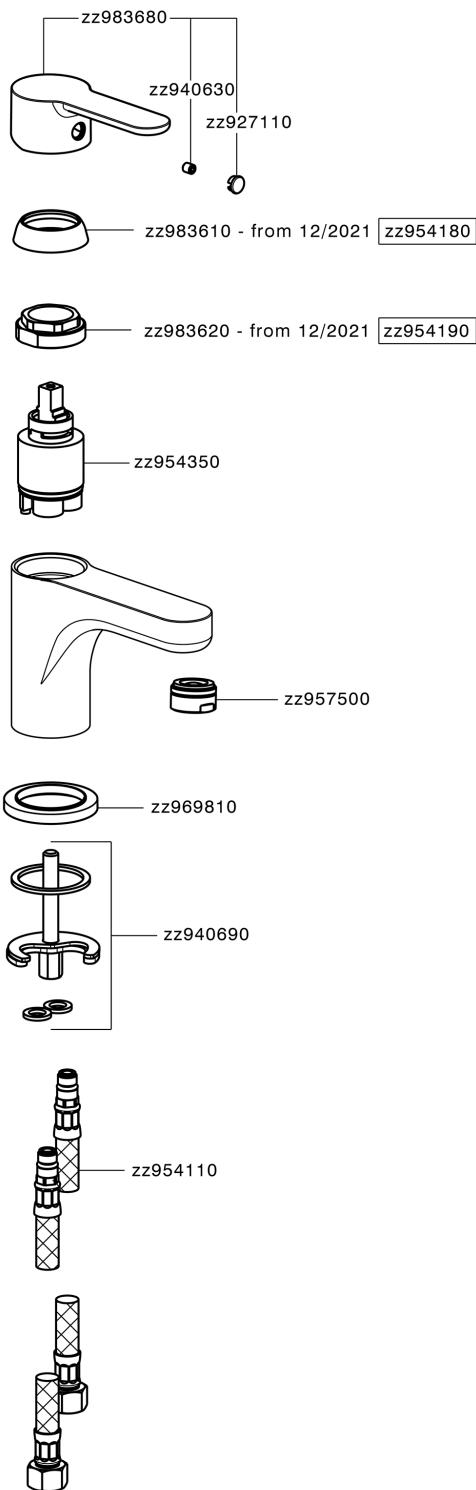

Single lever washbasin mixer TENDER_C2000540

C2000540

<https://en.cisal.it/single-lever-washbasin-mixer-tender-c2000540>

2024-11-23