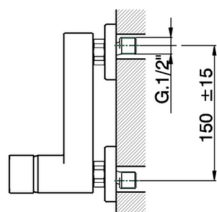

Single lever shower mixer CUBIC_CU000442

MODEL **CU000442**

Single lever shower mixer, without shower set, 1/2" M flexible connection

AVAILABLE FINISHINGS

-  **21** 21 Chrome
-  **2B** 2B Polished Nickel
-  **2F** 2F Brushed Nickel
-  **40** 40 Matt Black

CHARACTERISTICS

Cartridge Spare Parts **ZZ93196000**

38 mm Cartridge

2026-04-29