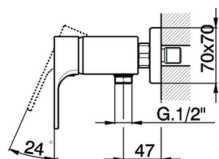

Single lever shower mixer CUBIC_CU000442

MODEL **CU000442**

Single lever shower mixer, without shower set, 1/2" M flexible connection

AVAILABLE FINISHINGS

-  **21** 21 Chrome
-  **2B** 2B Polished Nickel
-  **2F** 2F Brushed Nickel
-  **40** 40 Matt Black

CHARACTERISTICS

Cartridge Spare Parts **ZZ93196000**

38 mm Cartridge

2026-04-29