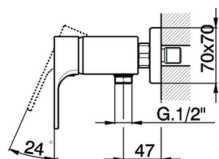

Single lever shower mixer CUBIC_CU000442

MODEL **CU000442**

Single lever shower mixer, without shower set, 1/2" M flexible connection

AVAILABLE FINISHINGS

-  **21** 21 Chrome
-  **2B** 2B Polished Nickel
-  **2F** 2F Brushed Nickel
-  **40** 40 Matt Black

CHARACTERISTICS

Cartridge Spare Parts **ZZ93196000**

38 mm Cartridge

2026-04-08