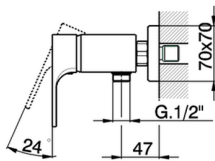

Single lever shower mixer CUBIC_CU000442

MODEL **CU000442**

Single lever shower mixer, without shower set, 1/2" M flexible connection

AVAILABLE FINISHINGS

-  **21** 21 Chrome
-  **2B** 2B Polished Nickel
-  **2F** 2F Brushed Nickel
-  **40** 40 Matt Black

CHARACTERISTICS

Cartridge Spare Parts **ZZ93196000**

38 mm Cartridge

2026-06-14