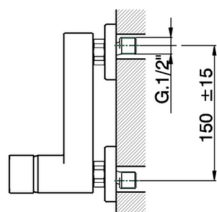

Single lever shower mixer CUBIC_CU000442

MODEL **CU000442**

Single lever shower mixer, without shower set, 1/2" M flexible connection

AVAILABLE FINISHINGS

-  **21** 21 Chrome
-  **2B** 2B Polished Nickel
-  **2F** 2F Brushed Nickel
-  **40** 40 Matt Black

CHARACTERISTICS

Cartridge Spare Parts **ZZ93196000**

38 mm Cartridge

2026-04-08