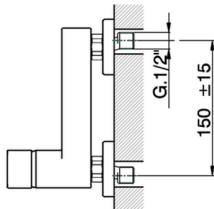

Single lever shower mixer CUBIC_CU000442

MODEL **CU000442**

Single lever shower mixer, without shower set, 1/2" M flexible connection

AVAILABLE FINISHINGS

-  **21** 21 Chrome
-  **2B** 2B Polished Nickel
-  **2F** 2F Brushed Nickel
-  **40** 40 Matt Black

CHARACTERISTICS

Cartridge Spare Parts **ZZ93196000**

38 mm Cartridge

2026-06-14