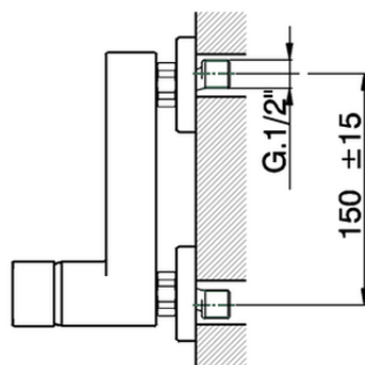

Single lever shower mixer CUBIC_CU000442

CU000442

<https://en.cisal.it/single-lever-shower-mixer-cubic-cu000442>

2026-04-30