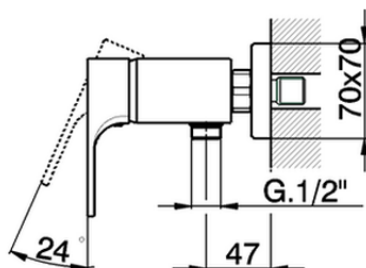

Single lever shower mixer CUBIC_CU000442

CU000442

<https://en.cisal.it/single-lever-shower-mixer-cubic-cu000442>

2026-04-30