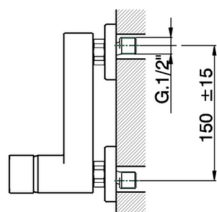

Single lever shower mixer CUBIC_CU000442

MODEL **CU000442**

Single lever shower mixer, without shower set, 1/2" M flexible connection

AVAILABLE FINISHINGS

-  **21** 21 Chrome
-  **2B** 2B Polished Nickel
-  **2F** 2F Brushed Nickel
-  **40** 40 Matt Black

CHARACTERISTICS

Cartridge Spare Parts **ZZ93196000**

38 mm Cartridge

2026-06-14