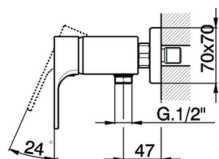

## Single lever shower mixer CUBIC\_CU000442

MODEL **CU000442**

Single lever shower mixer, without shower set, 1/2" M flexible connection

### CHARACTERISTICS

Cartridge Spare Parts **ZZ93196000**

**38 mm Cartridge**

2026-04-30