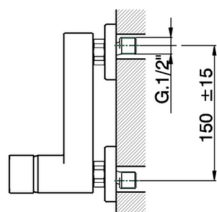

## Single lever shower mixer CUBIC\_CU000442

MODEL **CU000442**

Single lever shower mixer, without shower set, 1/2" M flexible connection

### CHARACTERISTICS

Cartridge Spare Parts **ZZ93196000**

**38 mm Cartridge**

2026-04-30