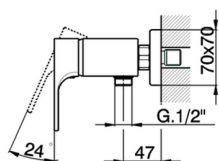

Single lever shower mixer CUBIC_CU000442

MODEL **CU000442**

Single lever shower mixer, without shower set, 1/2" M flexible connection

AVAILABLE FINISHINGS

-  **21** 21 Chrome
-  **2B** 2B Polished Nickel
-  **2F** 2F Brushed Nickel
-  **40** 40 Matt Black

CHARACTERISTICS

Cartridge Spare Parts **ZZ93196000**

38 mm Cartridge

2026-06-14