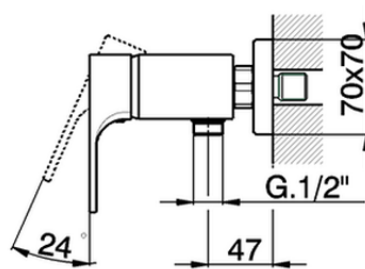

## Single lever shower mixer CUBIC\_CU000442

CU000442

<https://en.cisal.it/single-lever-shower-mixer-cubic-cu000442>

2026-06-14