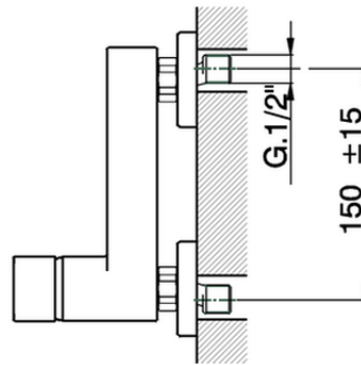

## Single lever shower mixer CUBIC\_CU000442

CU000442

<https://en.cisal.it/single-lever-shower-mixer-cubic-cu000442>

2026-06-14