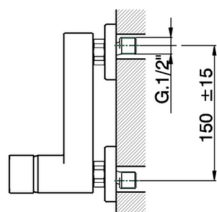

Single lever shower mixer CUBIC_CU000442

MODEL **CU000442**

Single lever shower mixer, without shower set, 1/2" M flexible connection

AVAILABLE FINISHINGS

-  **21** 21 Chrome
-  **2B** 2B Polished Nickel
-  **2F** 2F Brushed Nickel
-  **40** 40 Matt Black

CHARACTERISTICS

Cartridge Spare Parts **ZZ93196000**

38 mm Cartridge

2026-06-13