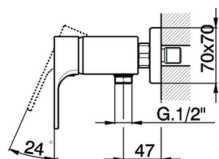

Single lever shower mixer CUBIC_CU000442

MODEL **CU000442**

Single lever shower mixer, without shower set, 1/2" M flexible connection

AVAILABLE FINISHINGS

-  **21** 21 Chrome
-  **2B** 2B Polished Nickel
-  **2F** 2F Brushed Nickel
-  **40** 40 Matt Black

CHARACTERISTICS

Cartridge Spare Parts **ZZ93196000**

38 mm Cartridge

2026-05-20