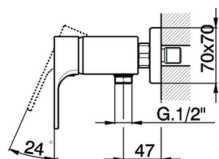

Single lever shower mixer CUBIC_CU000442

MODEL **CU000442**

Single lever shower mixer, without shower set, 1/2" M flexible connection

AVAILABLE FINISHINGS

-  **21** 21 Chrome
-  **2B** 2B Polished Nickel
-  **2F** 2F Brushed Nickel
-  **40** 40 Matt Black

CHARACTERISTICS

Cartridge Spare Parts **ZZ93196000**

38 mm Cartridge

2026-06-13