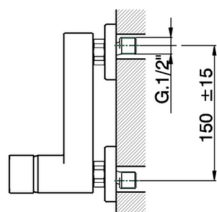

Single lever shower mixer CUBIC_CU000442

MODEL **CU000442**

Single lever shower mixer, without shower set, 1/2" M flexible connection

AVAILABLE FINISHINGS

-  **21** 21 Chrome
-  **2B** 2B Polished Nickel
-  **2F** 2F Brushed Nickel
-  **40** 40 Matt Black

CHARACTERISTICS

Cartridge Spare Parts **ZZ93196000**

38 mm Cartridge

2026-05-20