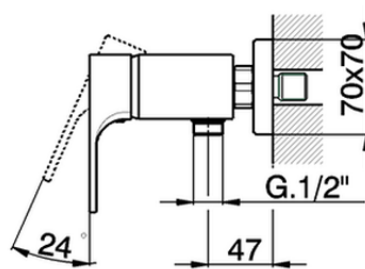

Single lever shower mixer CUBIC_CU000442

CU000442

<https://en.cisal.it/single-lever-shower-mixer-cubic-cu000442>

2026-04-10