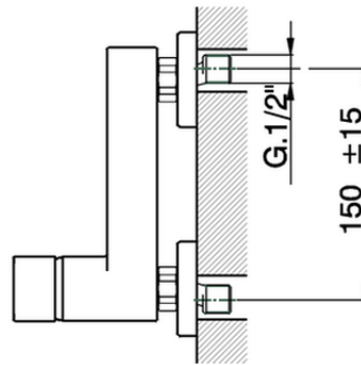

## Single lever shower mixer CUBIC\_CU000442

CU000442

<https://en.cisal.it/single-lever-shower-mixer-cubic-cu000442>

2026-06-13