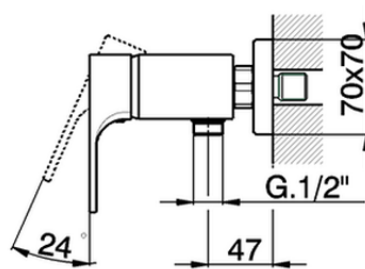

## Single lever shower mixer CUBIC\_CU000442

CU000442

<https://en.cisal.it/single-lever-shower-mixer-cubic-cu000442>

2026-06-13