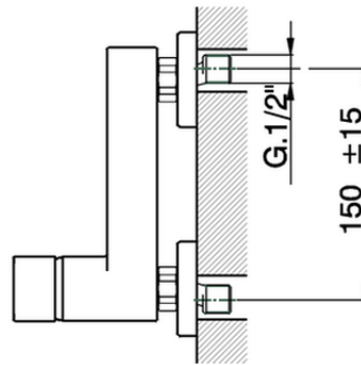

Single lever shower mixer CUBIC_CU000442

CU000442

<https://en.cisal.it/single-lever-shower-mixer-cubic-cu000442>

2026-04-10