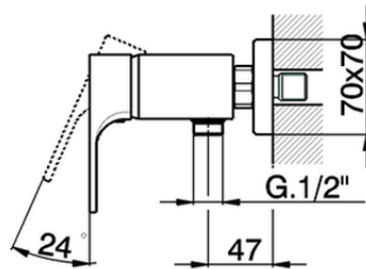

Single lever shower mixer CUBIC_CU000442

CU000442

<https://en.cisal.it/single-lever-shower-mixer-cubic-cu000442>

2026-04-08