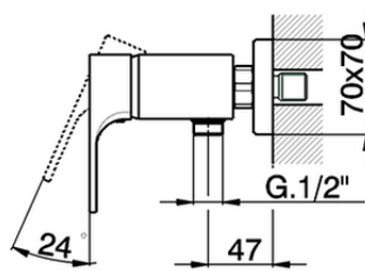

Single lever shower mixer CUBIC_CU000442

CU000442

<https://en.cisal.it/single-lever-shower-mixer-cubic-cu000442>

2026-05-20