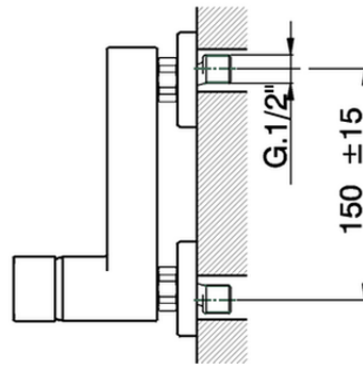

Single lever shower mixer CUBIC_CU000442

CU000442

<https://en.cisal.it/single-lever-shower-mixer-cubic-cu000442>

2026-04-08