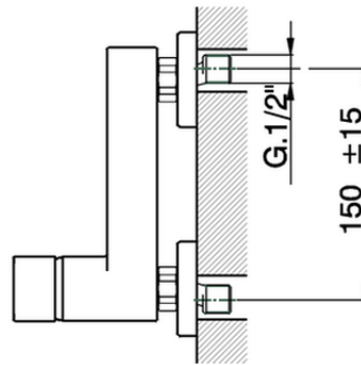

Single lever shower mixer CUBIC_CU000442

CU000442

<https://en.cisal.it/single-lever-shower-mixer-cubic-cu000442>

2026-05-20