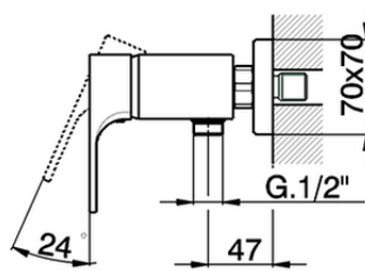

## Single lever shower mixer CUBIC\_CU000442

CU000442

<https://en.cisal.it/single-lever-shower-mixer-cubic-cu000442>

2026-04-29