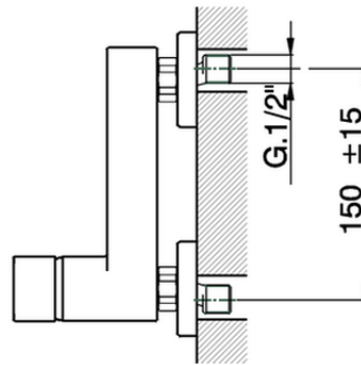

## Single lever shower mixer CUBIC\_CU000442

CU000442

<https://en.cisal.it/single-lever-shower-mixer-cubic-cu000442>

2026-04-29