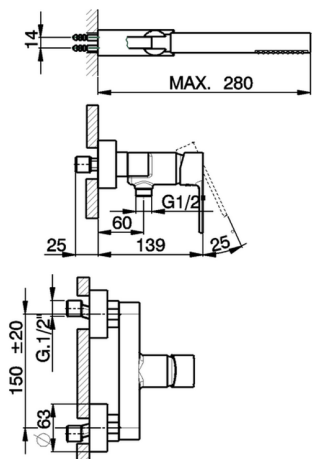

Single lever shower mixer, with shower set TENDER_C2000453

MODEL **C2000453**

Single lever shower mixer, with shower set, wall mounted adjustable handshower bracket, ABS 26 mm minimalistic one spray handshower, 150 cm Brass Flexible Hose

AVAILABLE FINISHINGS

CHARACTERISTICS

Cartridge Spare Parts **ZZ95435000**

35 mm Cartridge

EcoStop

EcoStop feature limits water flow to approximately 50% of maximum output with one point of resistance on setting. Push slightly past the middle stop only when full water output is required. This will save water up to 50%.

Single lever shower mixer, with shower set TENDER_C2000453

C2000453

<https://en.cisal.it/single-lever-shower-mixer-with-shower-set-tender-c2000453>

2026-04-08