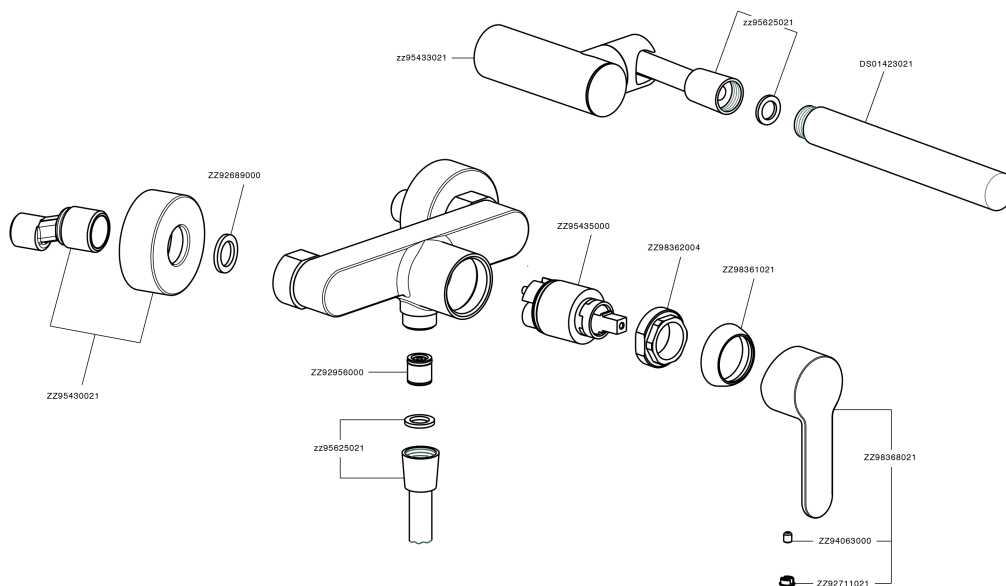

Single lever shower mixer, with shower set TENDER_C2000453

MODEL **C2000453**

Single lever shower mixer, with shower set, wall mounted adjustable handshower bracket, ABS 26 mm minimalistic one spray handshower, 150 cm Brass Flexible Hose

AVAILABLE FINISHINGS

CHARACTERISTICS

Cartridge Spare Parts **ZZ95435000**

35 mm Cartridge

EcoStop

EcoStop feature limits water flow to approximately 50% of maximum output with one point of resistance on setting. Push slightly past the middle stop only when full water output is required. This will save water up to 50%.

Single lever shower mixer, with shower set TENDER_C2000453

C2000453

<https://en.cisal.it/single-lever-shower-mixer-with-shower-set-tender-c2000453>

2026-04-08