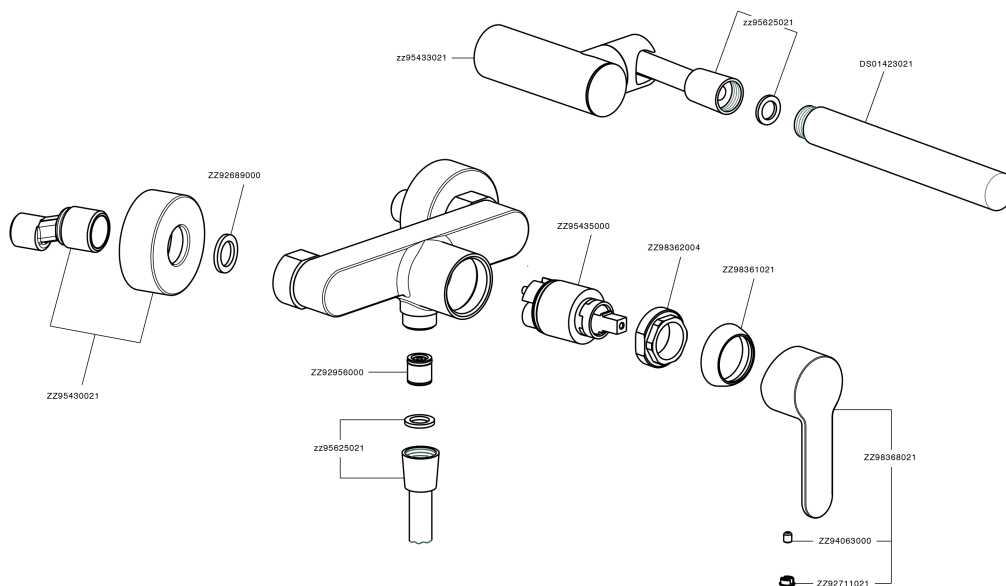

## Single lever shower mixer, with shower set TENDER\_C2000453

MODEL **C2000453**

Single lever shower mixer, with shower set, wall mounted adjustable handshower bracket, ABS 26 mm minimalistic one spray handshower, 150 cm Brass Flexible Hose

AVAILABLE FINISHINGS

CHARACTERISTICS

Cartridge Spare Parts **ZZ95435000**

**35 mm Cartridge**

### EcoStop

EcoStop feature limits water flow to approximately 50% of maximum output with one point of resistance on setting. Push slightly past the middle stop only when full water output is required. This will save water up to 50%.

## Single lever shower mixer, with shower set TENDER\_C2000453

C2000453

<https://en.cisal.it/single-lever-shower-mixer-with-shower-set-tender-c2000453>

2026-06-13