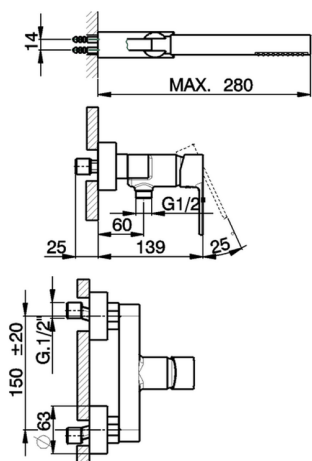

## Single lever shower mixer, with shower set TENDER\_C2000453

MODEL **C2000453**

Single lever shower mixer, with shower set, wall mounted adjustable handshower bracket, ABS 26 mm minimalistic one spray handshower, 150 cm Brass Flexible Hose

AVAILABLE FINISHINGS

CHARACTERISTICS

Cartridge Spare Parts **ZZ95435000**

**35 mm Cartridge**

### EcoStop

EcoStop feature limits water flow to approximately 50% of maximum output with one point of resistance on setting. Push slightly past the middle stop only when full water output is required. This will save water up to 50%.