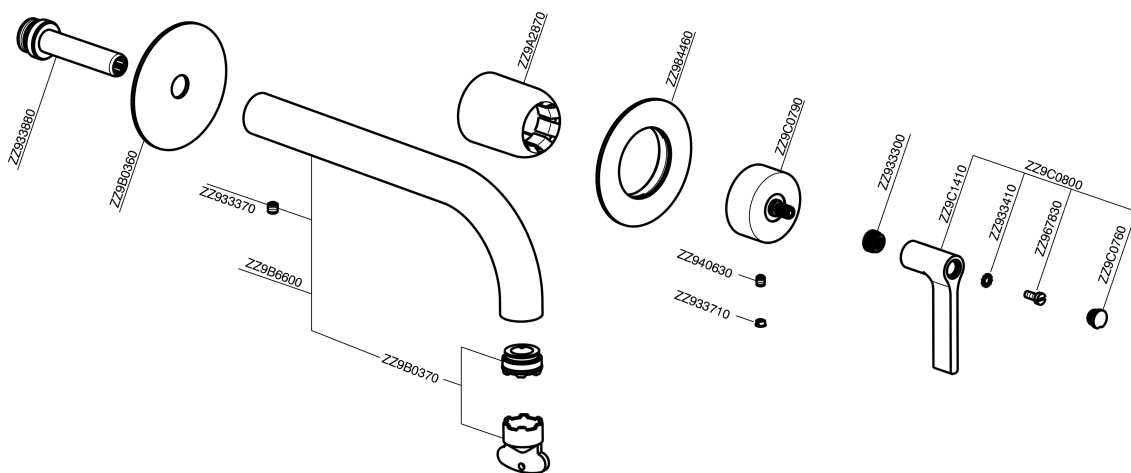

Exposed part for single lever washbasin valve GRACE_GC005511

MODEL **GC005511**

Exposed part for single lever washbasin valve, without concealed part, spout L.250 mm, for item Easy-Box ZA002450-ZA025510

Installation **Concealed**
 Required concealed parts **ZA002450**

Exposed part for single lever washbasin valve GRACE_GC005511

GC005511

<https://en.cisal.it/exposed-part-for-single-lever-washbasin-valve-grace-gc005511>