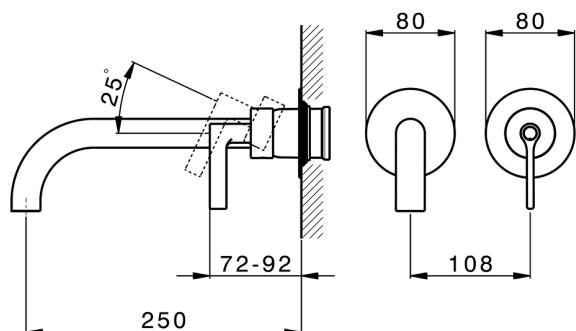

CHARACTERISTICS

Installation **Concealed**
Required concealed parts **ZA002450**