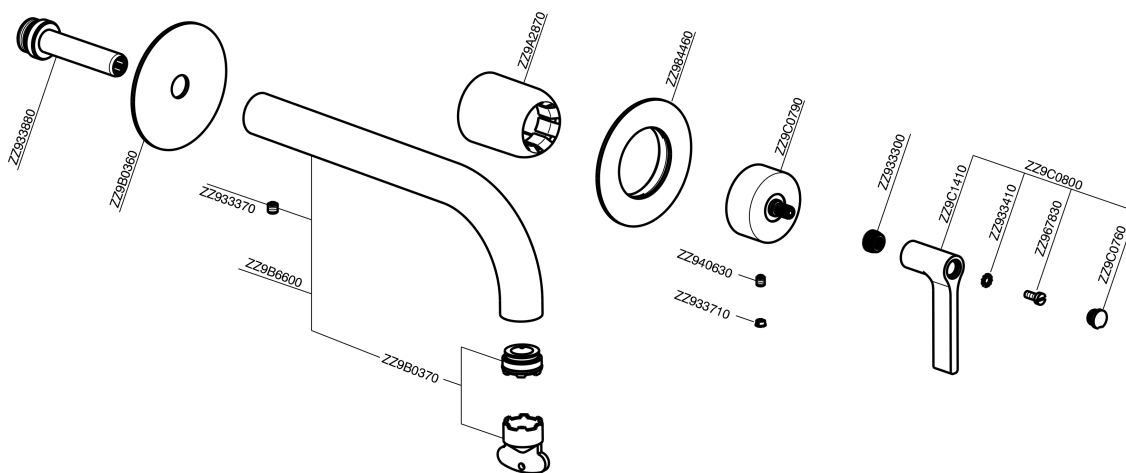

## Exposed part for single lever washbasin valve GRACE\_GC005511

GC005511

<https://en.cisal.it/exposed-part-for-single-lever-washbasin-valve-grace-gc005511>

2024-12-22