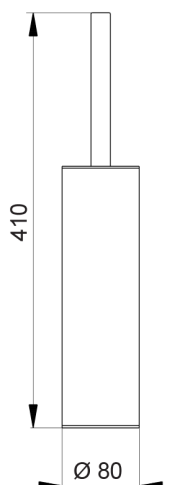

Brush holder **CHERIE_CE090650**

MODEL **CE090650**

Brush holder, Brass made

AVAILABLE FINISHINGS

-  **21** 21 Chrome
-  **24** 24 Gold
-  **2B** 2B Polished Nickel
-  **2P** 2P Rose Gold

CHARACTERISTICS

2026-06-13