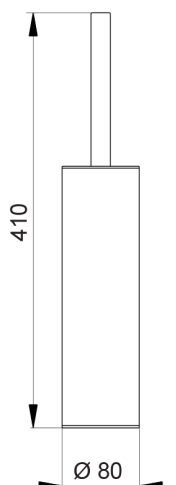

Brush holder **CHERIE_CE090650**

MODEL **CE090650**

Brush holder, Brass made

AVAILABLE FINISHINGS

-  **21** 21 Chrome
-  **24** 24 Gold
-  **2B** 2B Polished Nickel
-  **2P** 2P Rose Gold

CHARACTERISTICS

2026-05-19