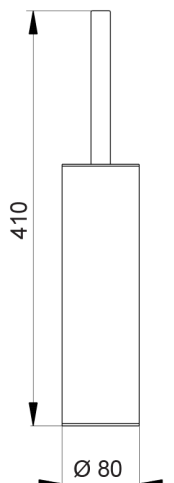

## Brush holder **CHERIE\_CE090650**

MODEL **CE090650**

Brush holder, Brass made

AVAILABLE FINISHINGS

-  **21** 21 Chrome
-  **24** 24 Gold
-  **2B** 2B Polished Nickel
-  **2P** 2P Rose Gold

CHARACTERISTICS