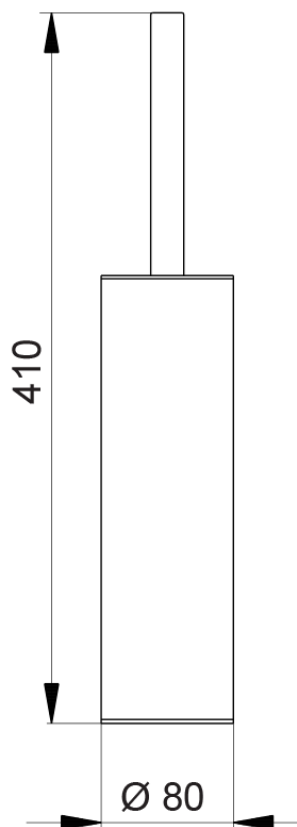

Brush holder CHERIE_CE090650

CE090650

<https://en.cisal.it/brush-holder-cherie-ce090650>

2026-04-08