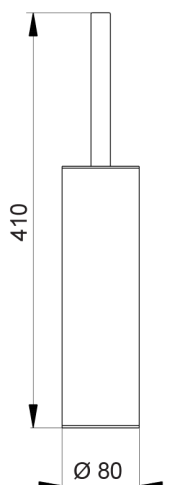

Brush holder **CHERIE_CE090650**

MODEL **CE090650**

Brush holder, Brass made

AVAILABLE FINISHINGS

21 21 Chrome

24 24 Gold

2B 2B Polished Nickel

2P 2P Rose Gold

CHARACTERISTICS

2026-04-28