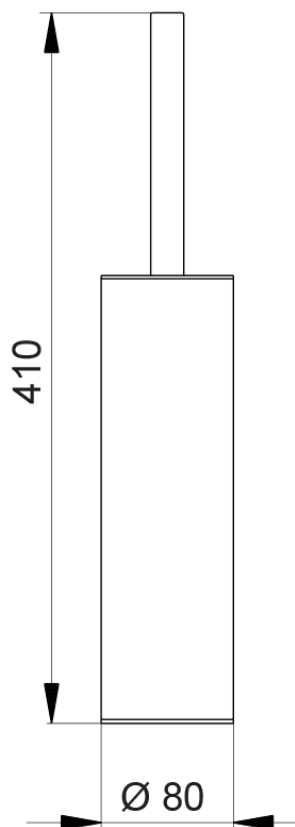

Brush holder CHERIE_CE090650

CE090650

<https://en.cisal.it/brush-holder-cherie-ce090650>

2026-06-13