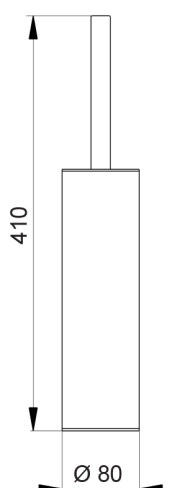

Brush holder CHERIE_CE090650

MODEL **CE090650**

Brush holder, Brass made

AVAILABLE FINISHINGS

-  **21** 21 Chrome
-  **24** 24 Gold
-  **2B** 2B Polished Nickel
-  **2P** 2P Rose Gold

CHARACTERISTICS

2026-04-08