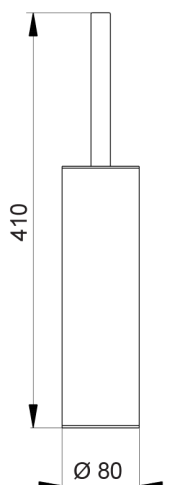

Brush holder **CHERIE_CE090650**

MODEL **CE090650**

Brush holder, Brass made

AVAILABLE FINISHINGS

21 21 Chrome

24 24 Gold

2B 2B Polished Nickel

2P 2P Rose Gold

CHARACTERISTICS

2026-04-30