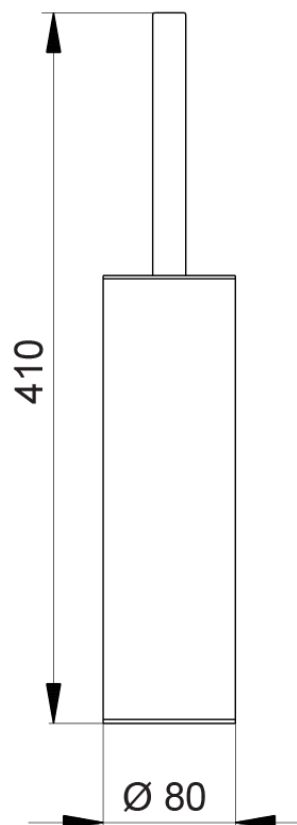

Brush holder CHERIE_CE090650

CE090650

<https://en.cisal.it/brush-holder-cherie-ce090650>

2026-06-14