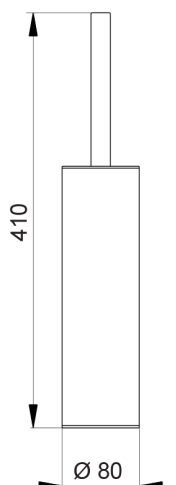

## Brush holder **CHERIE\_CE090650**

MODEL **CE090650**

Brush holder, Brass made

AVAILABLE FINISHINGS

-  **21** 21 Chrome
-  **24** 24 Gold
-  **2B** 2B Polished Nickel
-  **2P** 2P Rose Gold

CHARACTERISTICS