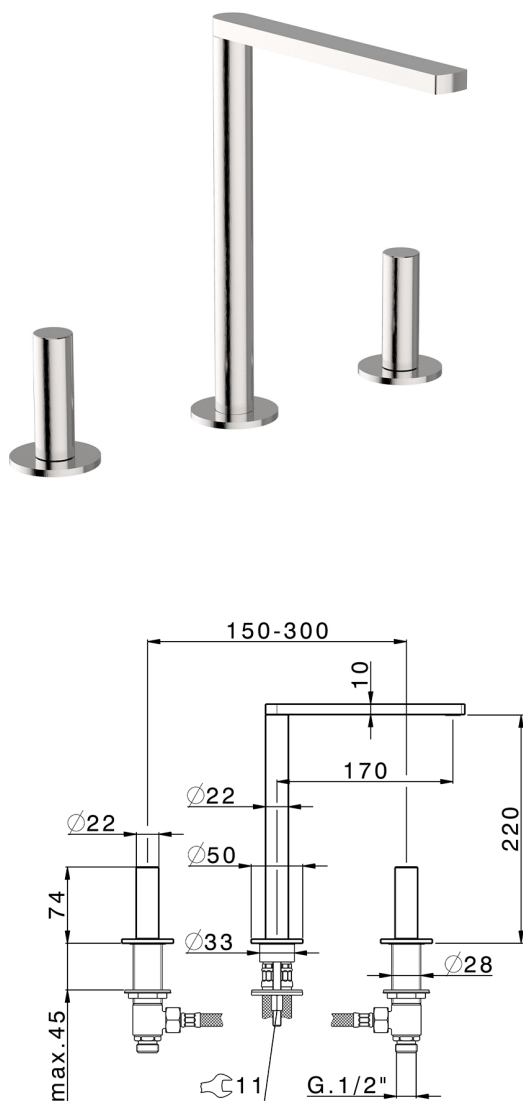

3 hole washbasin mixer SMOOTH X32_X4001040

MODEL **X4001040**

3 hole washbasin mixer, with automatic 1"1/4 automatic pop-up waste, with smooth handles, Inox AISI 316L

AVAILABLE FINISHINGS

-  **D1** D1 Brushed Inox
-  **5H** 5H Dark Brass Brushed
-  **5L** 5L Brushed Black Titanium
-  **5N** 5N Brushed Rose Gold

CHARACTERISTICS

3 hole washbasin mixer SMOOTH X32_X4001040

X4001040

<https://en.cisal.it/3-hole-washbasin-mixer-smooth-x32-x4001040>

2026-04-04