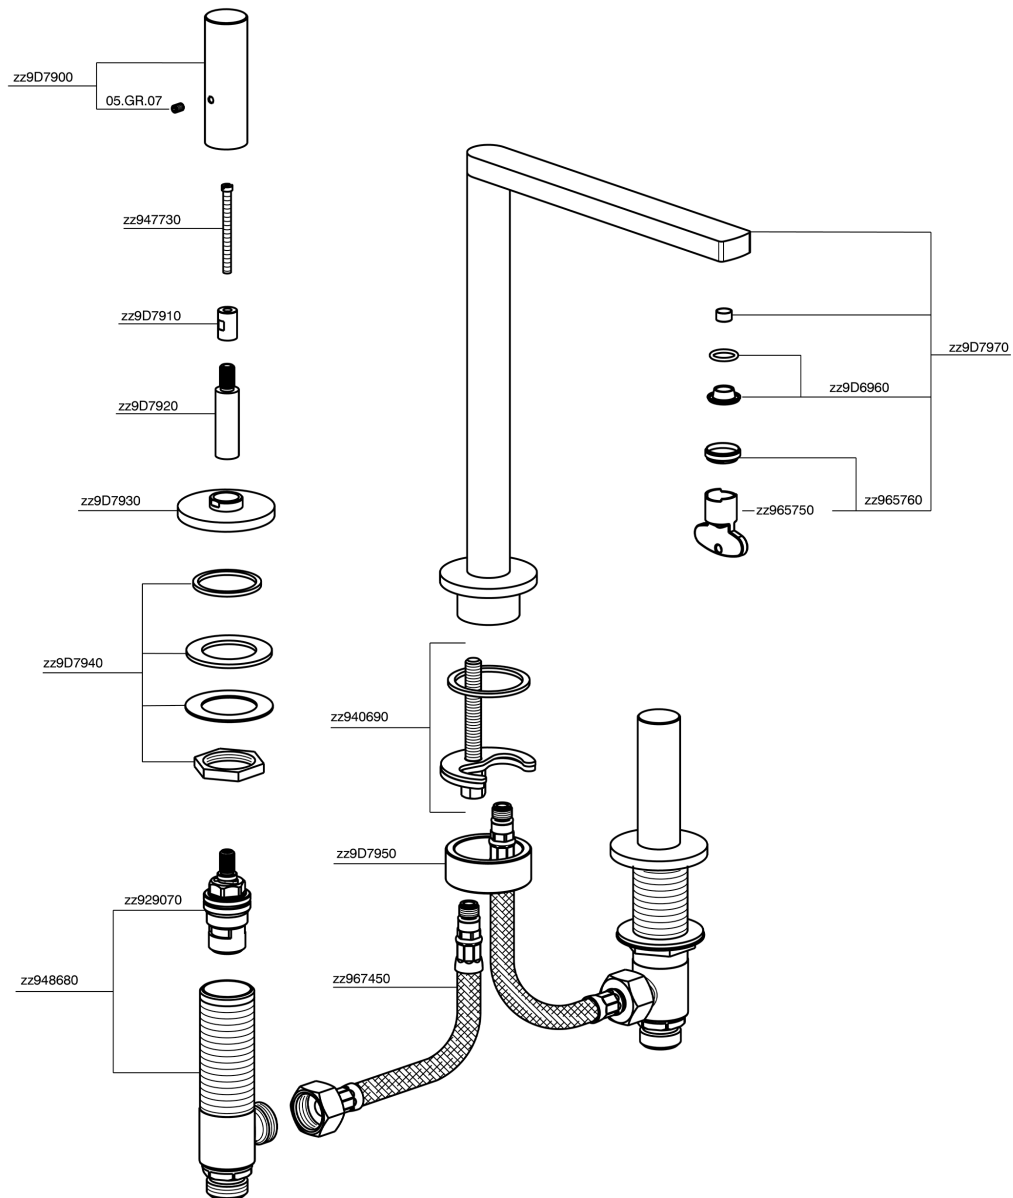

3 hole washbasin mixer SMOOTH X32_X4001040

MODEL **X4001040**

3 hole washbasin mixer, with automatic 1"1/4 automatic pop-up waste, with smooth handles, Inox AISI 316L

AVAILABLE FINISHINGS

-  **D1** D1 Brushed Inox
-  **5H** 5H Dark Brass Brushed
-  **5L** 5L Brushed Black Titanium
-  **5N** 5N Brushed Rose Gold

CHARACTERISTICS

3 hole washbasin mixer SMOOTH X32_X4001040

X4001040

<https://en.cisal.it/3-hole-washbasin-mixer-smooth-x32-x4001040>

2026-04-24