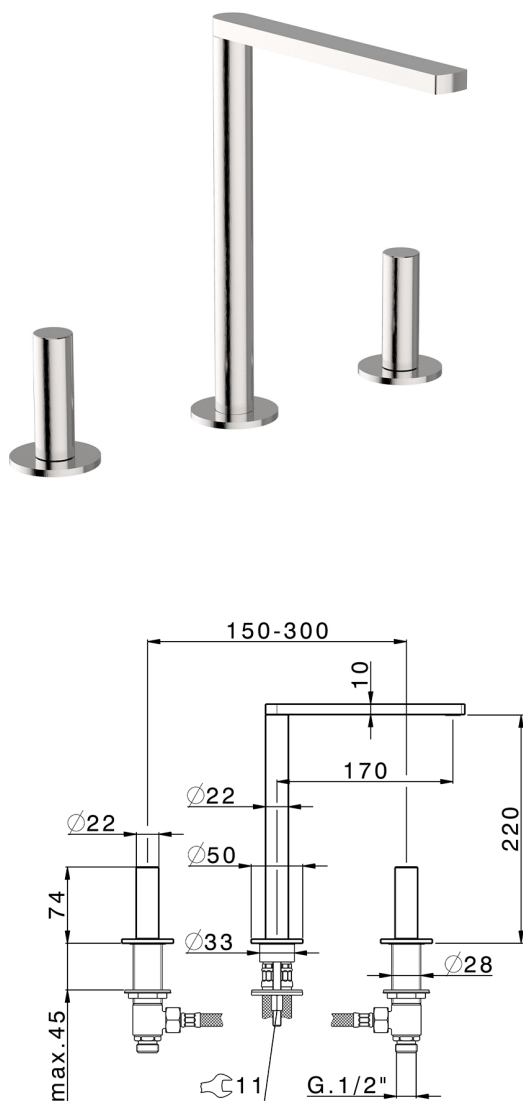

3 hole washbasin mixer SMOOTH X32_X4001040

MODEL **X4001040**

3 hole washbasin mixer, with automatic 1"1/4 automatic pop-up waste, with smooth handles, Inox AISI 316L

AVAILABLE FINISHINGS

-  **D1** D1 Brushed Inox
-  **5H** 5H Dark Brass Brushed
-  **5L** 5L Brushed Black Titanium
-  **5N** 5N Brushed Rose Gold

CHARACTERISTICS

3 hole washbasin mixer SMOOTH X32_X4001040

X4001040

<https://en.cisal.it/3-hole-washbasin-mixer-smooth-x32-x4001040>

2026-04-24