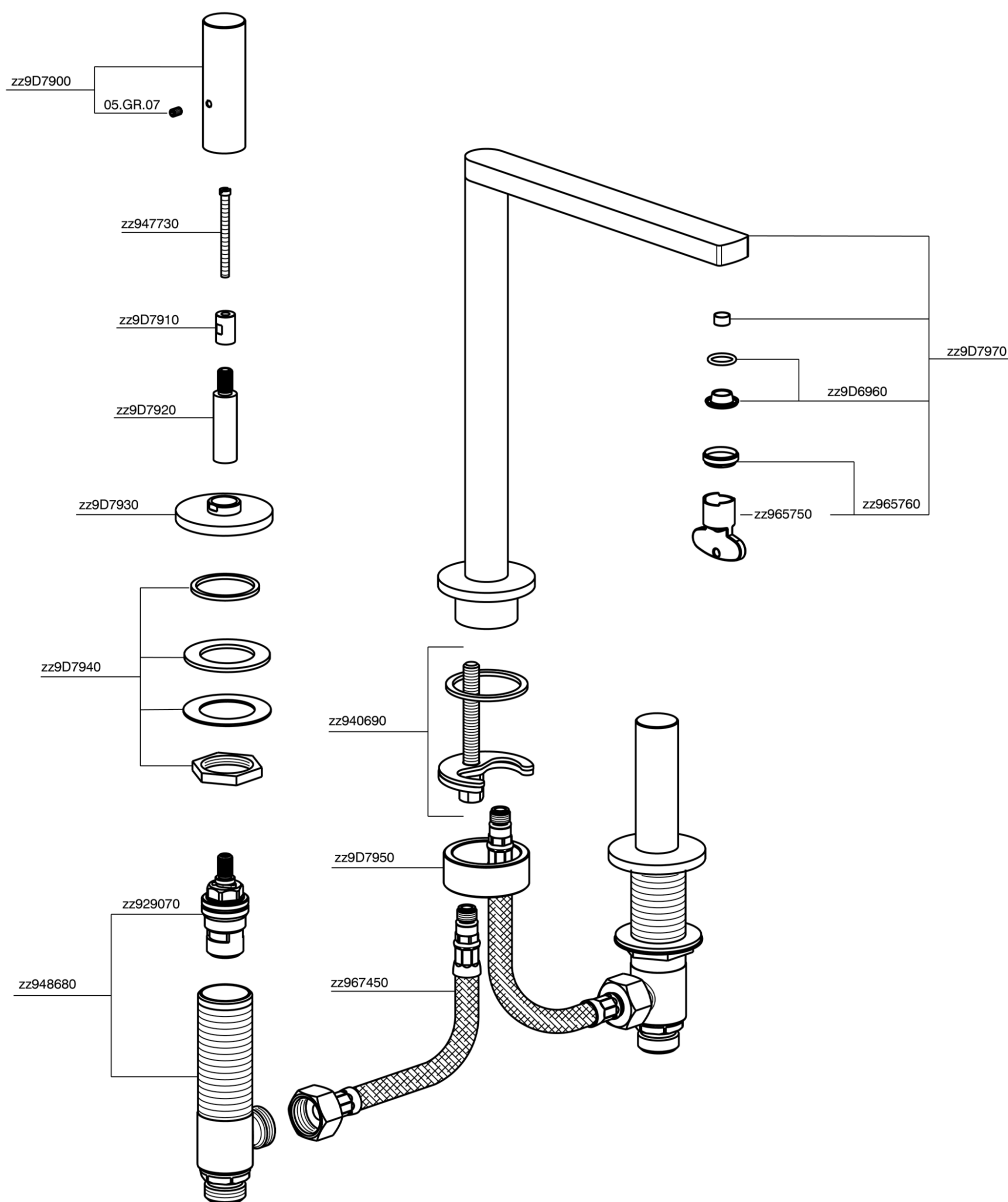

3 hole washbasin mixer SMOOTH X32_X4001040

MODEL **X4001040**

3 hole washbasin mixer, with automatic 1"1/4 automatic pop-up waste, with smooth handles, Inox AISI 316L

AVAILABLE FINISHINGS

-  **D1** D1 Brushed Inox
-  **5H** 5H Dark Brass Brushed
-  **5L** 5L Brushed Black Titanium
-  **5N** 5N Brushed Rose Gold

CHARACTERISTICS

3 hole washbasin mixer SMOOTH X32_X4001040

X4001040

<https://en.cisal.it/3-hole-washbasin-mixer-smooth-x32-x4001040>

2026-04-04