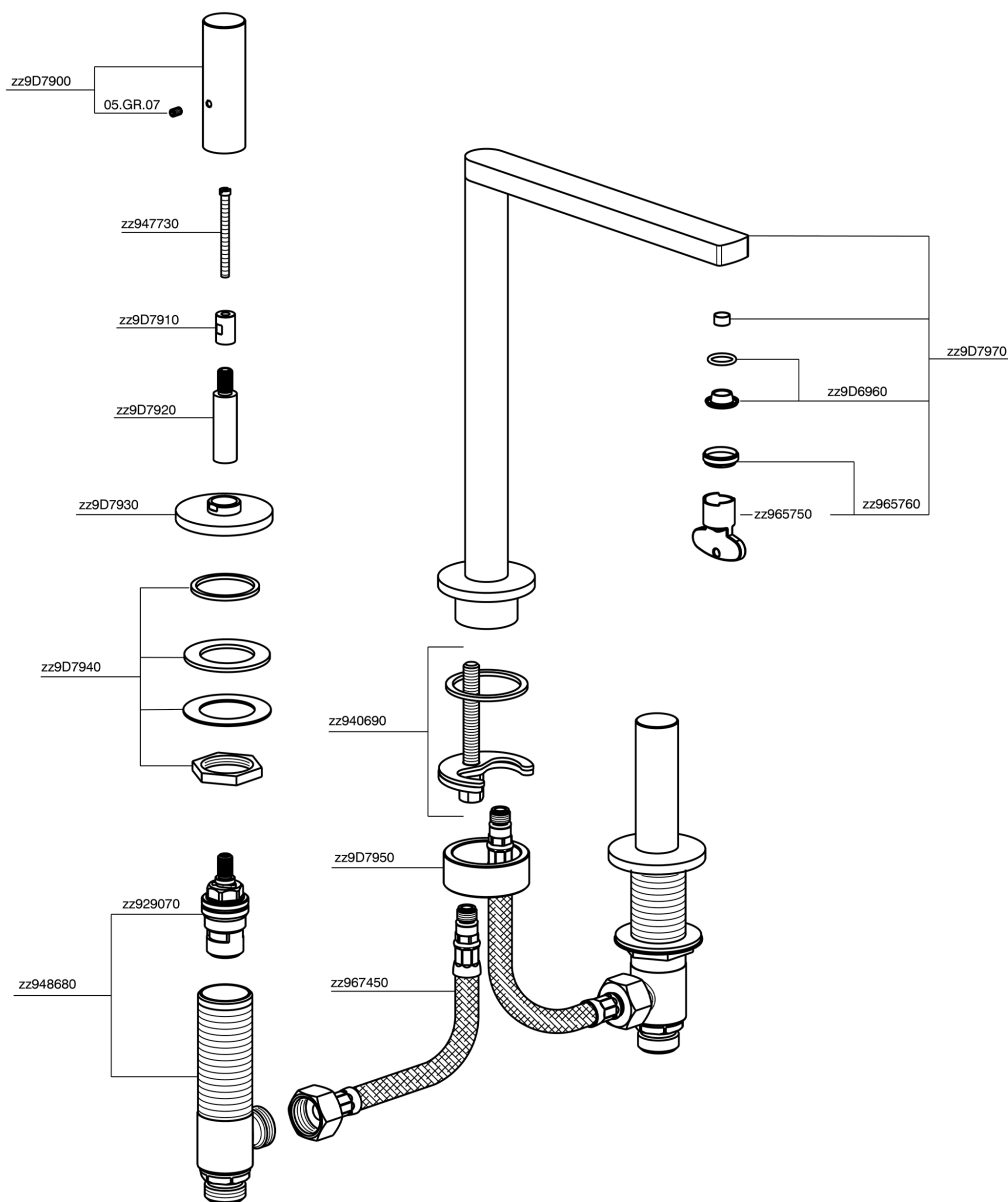

## 3 hole washbasin mixer SMOOTH X32\_X4001040

X4001040

<https://en.cisal.it/3-hole-washbasin-mixer-smooth-x32-x4001040>

2026-04-04