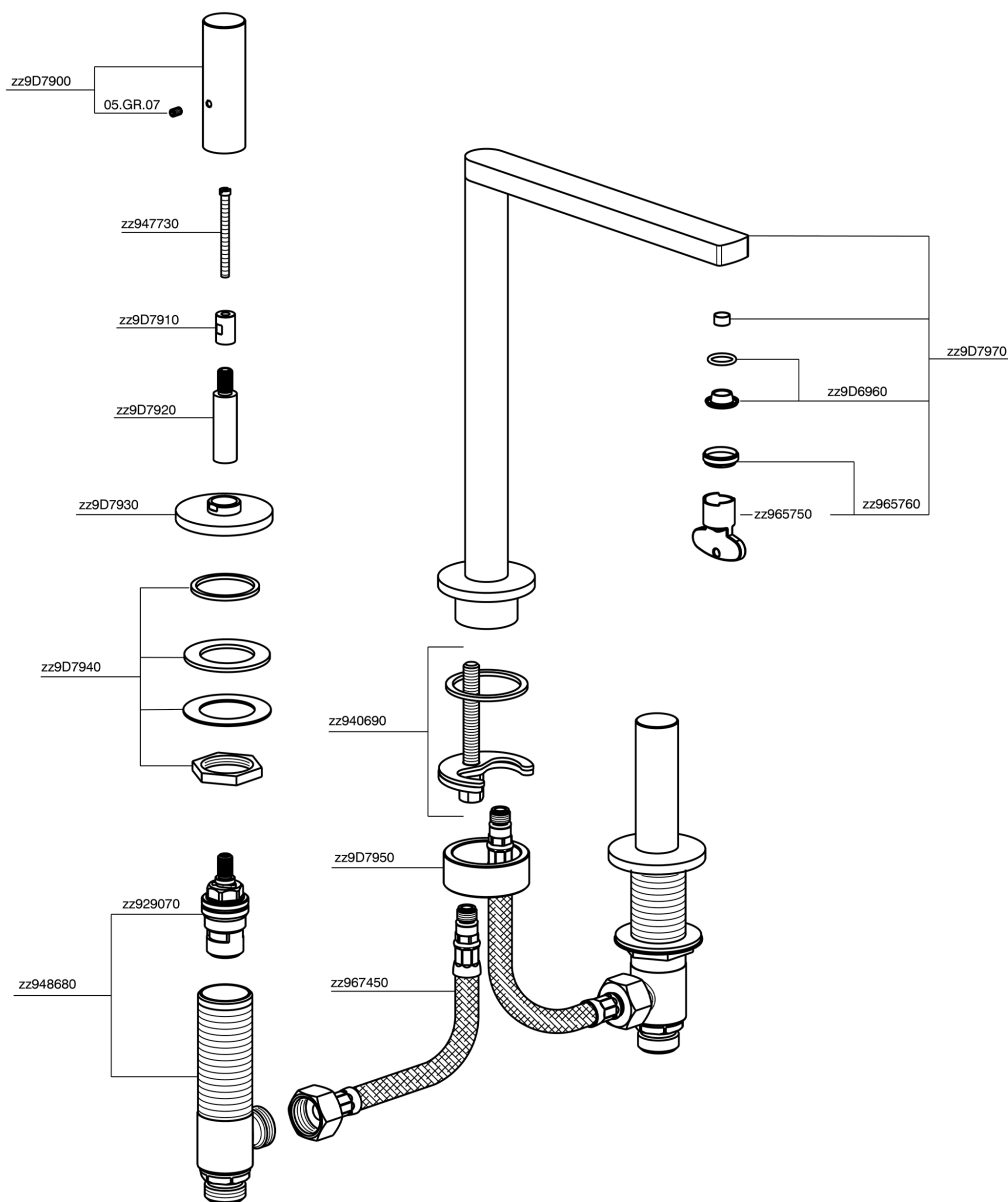

## 3 hole washbasin mixer SMOOTH X32\_X4001040

X4001040

<https://en.cisal.it/3-hole-washbasin-mixer-smooth-x32-x4001040>

2026-05-15