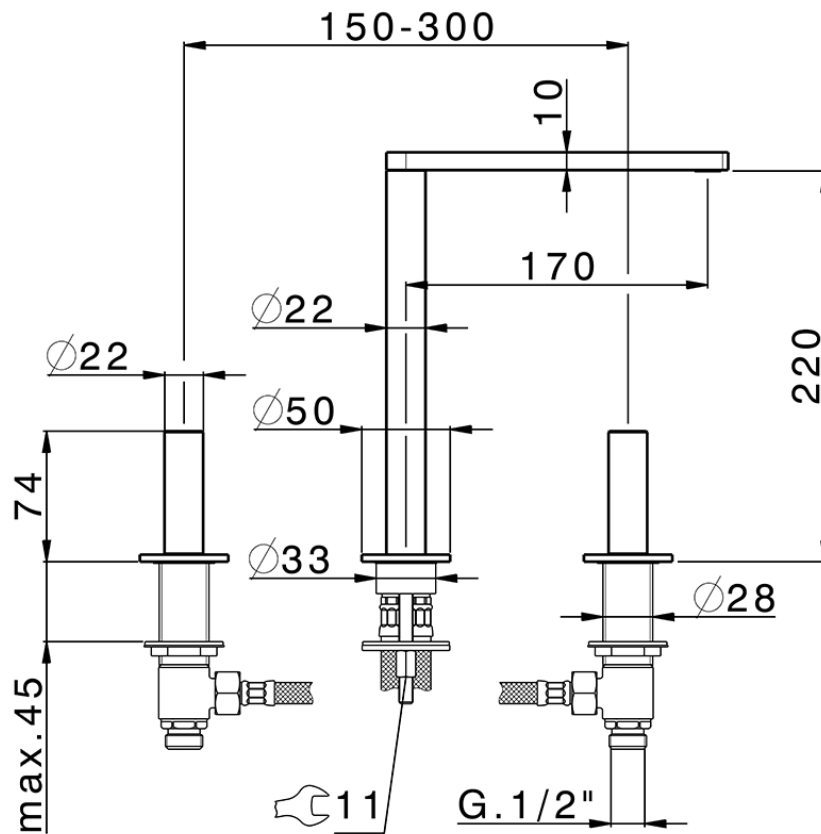

3 hole washbasin mixer SMOOTH X32_X4001040

X4001040

<https://en.cisal.it/3-hole-washbasin-mixer-smooth-x32-x4001040>

2026-04-24