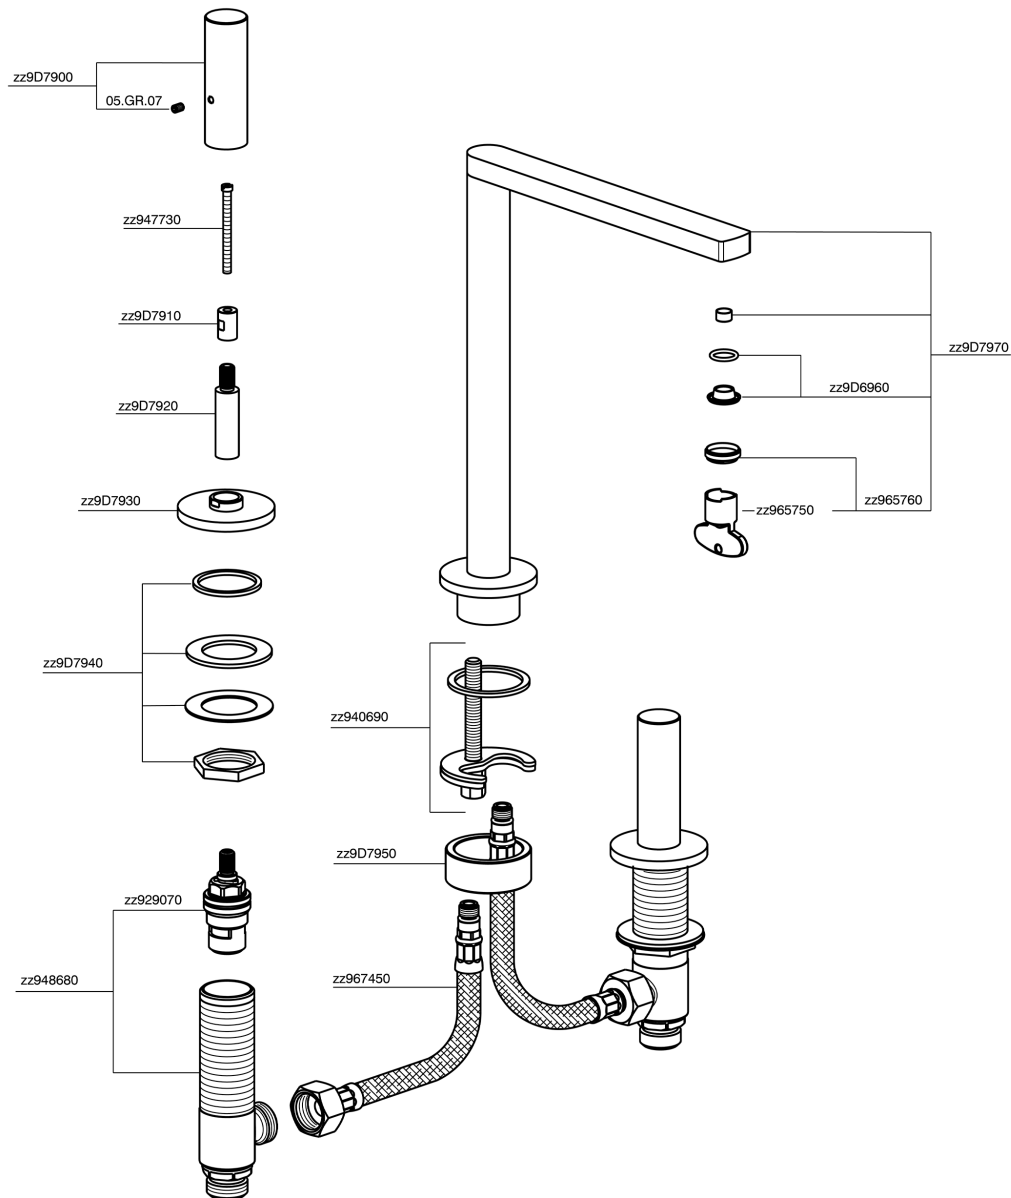

3 hole washbasin mixer SMOOTH X32_X4001040

MODEL **X4001040**

3 hole washbasin mixer, with automatic 1"1/4 automatic pop-up waste, with smooth handles, Innox AISI 316L

AVAILABLE FINISHINGS

-  **D1** D1 Brushed Inox
-  **5H** 5H Dark Brass Brushed
-  **5L** 5L Brushed Black Titanium
-  **5N** 5N Brushed Rose Gold

CHARACTERISTICS

3 hole washbasin mixer SMOOTH X32_X4001040

X4001040

<https://en.cisal.it/3-hole-washbasin-mixer-smooth-x32-x4001040>

2026-05-15