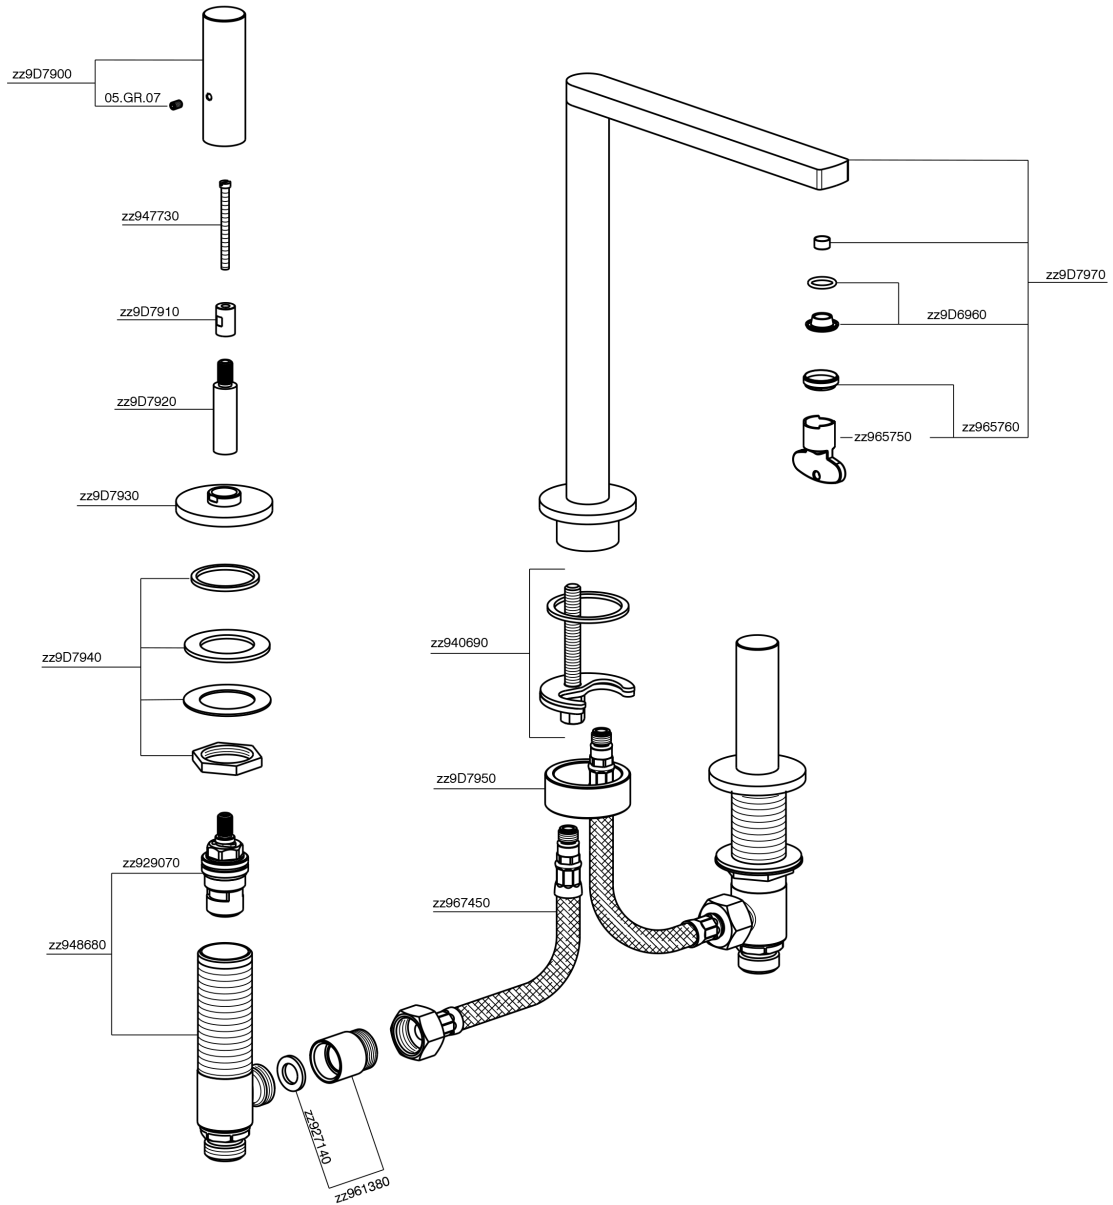

3 hole washbasin mixer SMOOTH X32_X4001040

MODEL **X4001040**

3 hole washbasin mixer, with automatic 1"1/4 automatic pop-up waste, with smooth handles, Innox AISI 316L

AVAILABLE FINISHINGS

-  **D1** D1 Brushed Inox
-  **5H** 5H Dark Brass Brushed
-  **5L** 5L Brushed Black Titanium
-  **5N** 5N Brushed Rose Gold

CHARACTERISTICS

3 hole washbasin mixer SMOOTH X32_X4001040

X4001040

<https://en.cisal.it/3-hole-washbasin-mixer-smooth-x32-x4001040>

2026-06-25