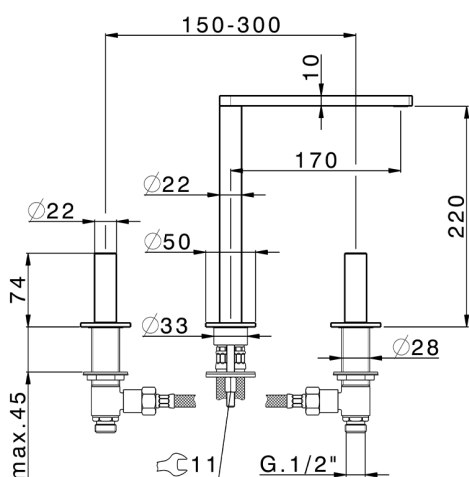

3 hole washbasin mixer SMOOTH X32_X4001040

MODEL **X4001040**

3 hole washbasin mixer, with automatic 1"1/4 automatic pop-up waste, with smooth handles, Innox AISI 316L

AVAILABLE FINISHINGS

-  **D1** D1 Brushed Inox
-  **5H** 5H Dark Brass Brushed
-  **5L** 5L Brushed Black Titanium
-  **5N** 5N Brushed Rose Gold

CHARACTERISTICS

3 hole washbasin mixer SMOOTH X32_X4001040

X4001040

<https://en.cisal.it/3-hole-washbasin-mixer-smooth-x32-x4001040>

2026-06-25