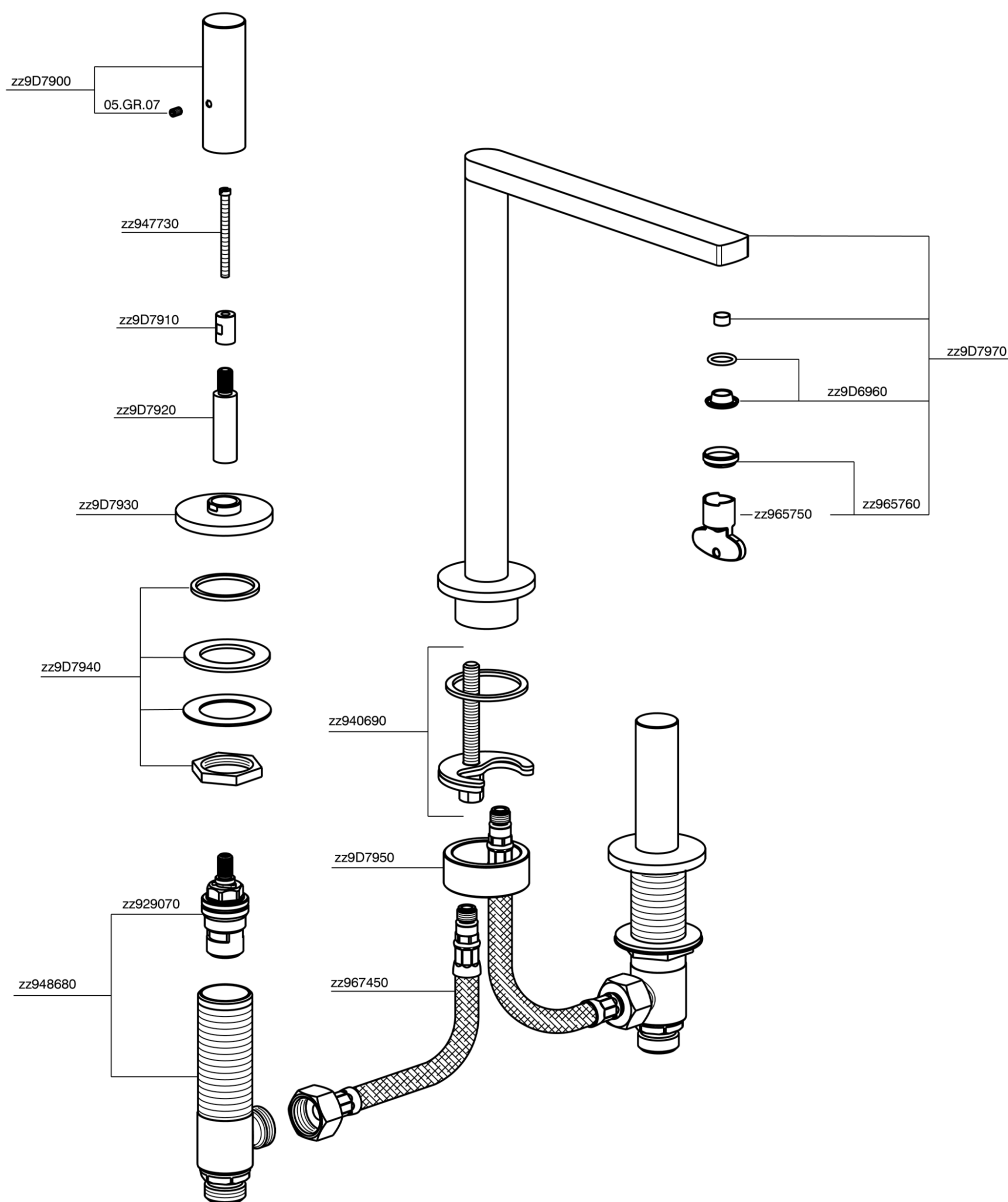

## 3 hole washbasin mixer SMOOTH X32\_X4001040

MODEL **X4001040**

3 hole washbasin mixer, with automatic 1"1/4 automatic pop-up waste, with smooth handles, Inox AISI 316L

### AVAILABLE FINISHINGS

-  **D1** D1 Brushed Inox
-  **5H** 5H Dark Brass Brushed
-  **5L** 5L Brushed Black Titanium
-  **5N** 5N Brushed Rose Gold

## 3 hole washbasin mixer SMOOTH X32\_X4001040

X4001040

<https://en.cisal.it/3-hole-washbasin-mixer-smooth-x32-x4001040>

2026-04-24