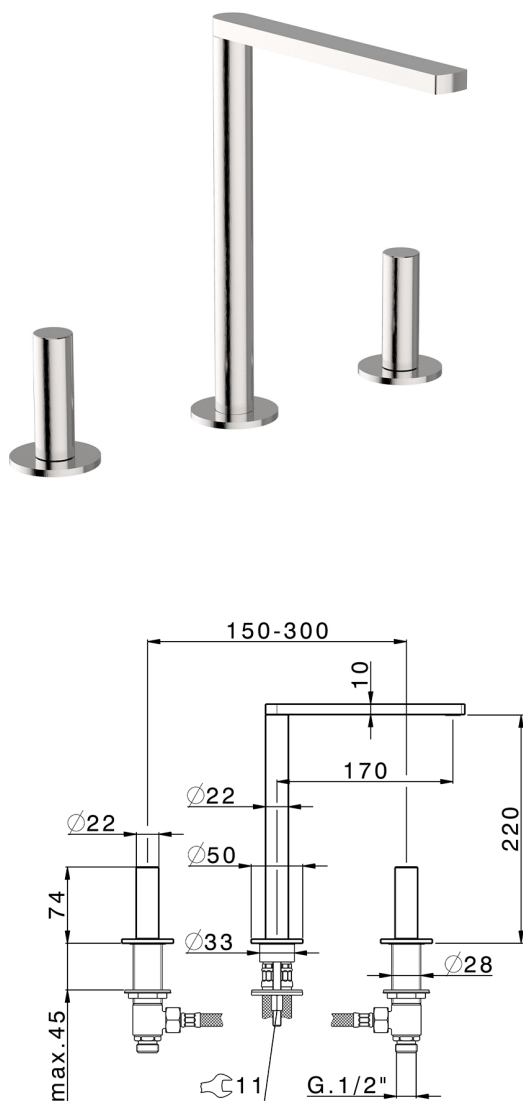

3 hole washbasin mixer SMOOTH X32_X4001040

MODEL **X4001040**

3 hole washbasin mixer, with automatic 1"1/4 automatic pop-up waste, with smooth handles, Innox AISI 316L

AVAILABLE FINISHINGS

-  **D1** D1 Brushed Inox
-  **5H** 5H Dark Brass Brushed
-  **5L** 5L Brushed Black Titanium
-  **5N** 5N Brushed Rose Gold

CHARACTERISTICS

3 hole washbasin mixer SMOOTH X32_X4001040

X4001040

<https://en.cisal.it/3-hole-washbasin-mixer-smooth-x32-x4001040>

2026-05-15