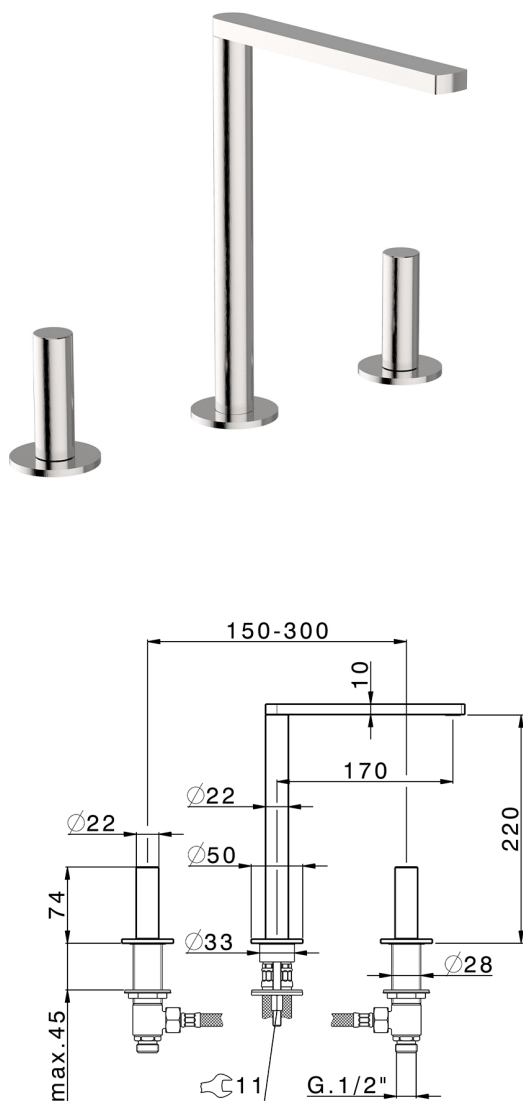

## 3 hole washbasin mixer SMOOTH X32\_X4001040

MODEL **X4001040**

3 hole washbasin mixer, with automatic 1"1/4 automatic pop-up waste, with smooth handles, Inox AISI 316L

### AVAILABLE FINISHINGS

-  **D1** D1 Brushed Inox
-  **5H** 5H Dark Brass Brushed
-  **5L** 5L Brushed Black Titanium
-  **5N** 5N Brushed Rose Gold

## 3 hole washbasin mixer SMOOTH X32\_X4001040

X4001040

<https://en.cisal.it/3-hole-washbasin-mixer-smooth-x32-x4001040>

2026-04-24