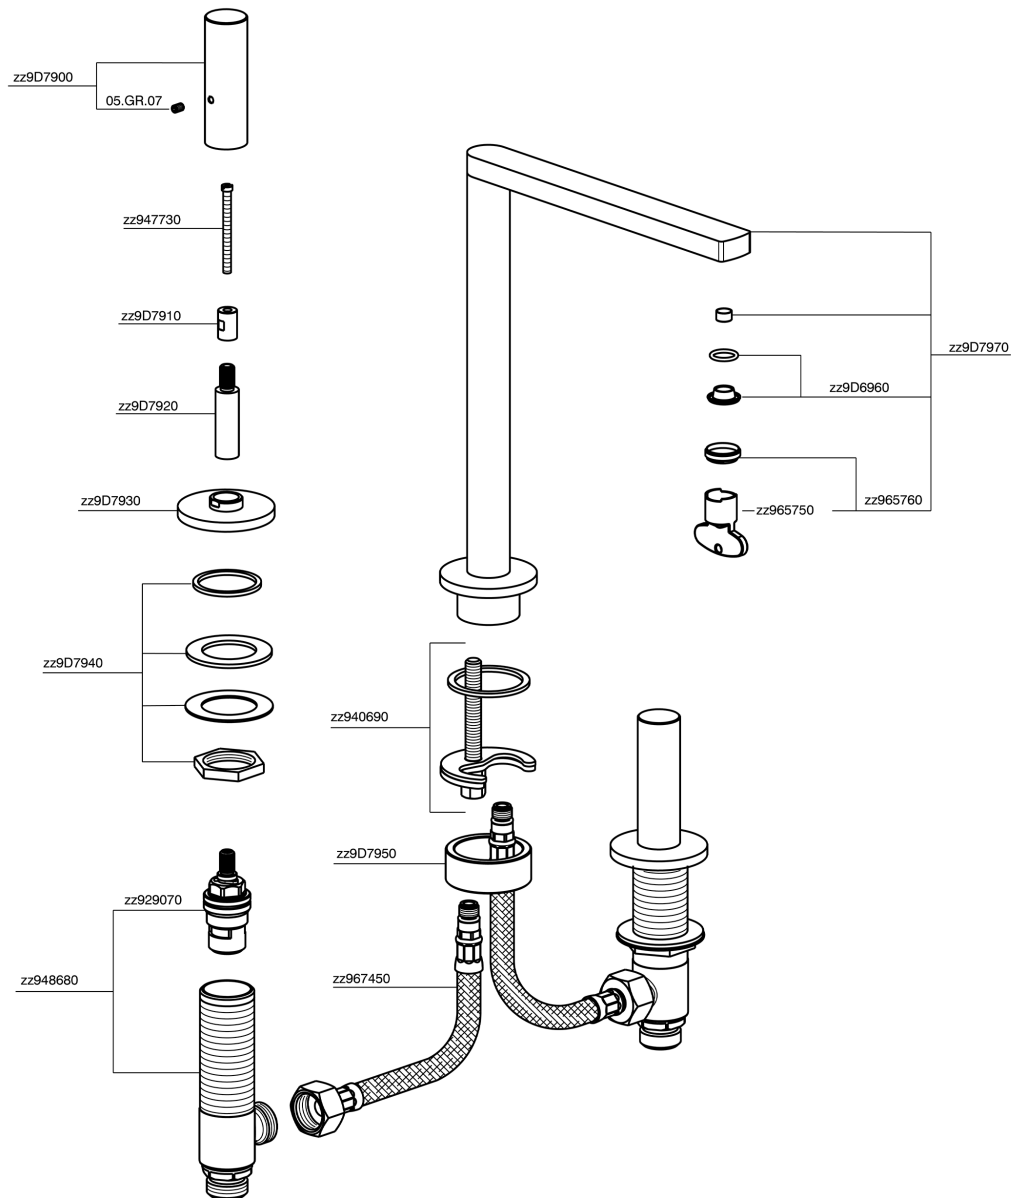

## 3 hole washbasin mixer SMOOTH X32\_X4001040

X4001040

<https://en.cisal.it/3-hole-washbasin-mixer-smooth-x32-x4001040>

2026-04-24