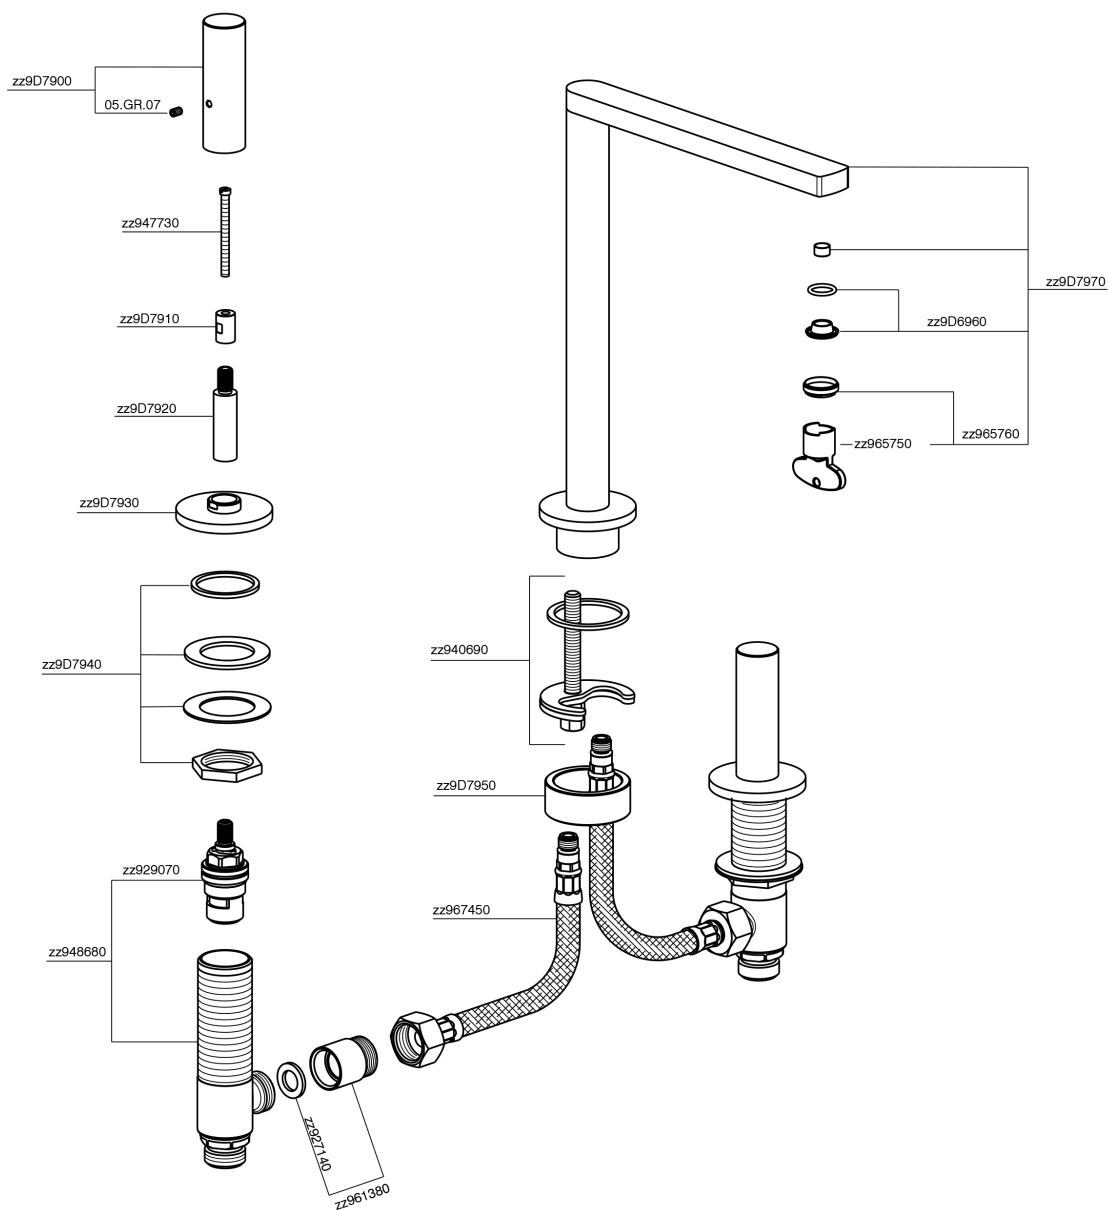

3 hole washbasin mixer SMOOTH X32_X4001040

X4001040

<https://en.cisal.it/3-hole-washbasin-mixer-smooth-x32-x4001040>

2026-06-25