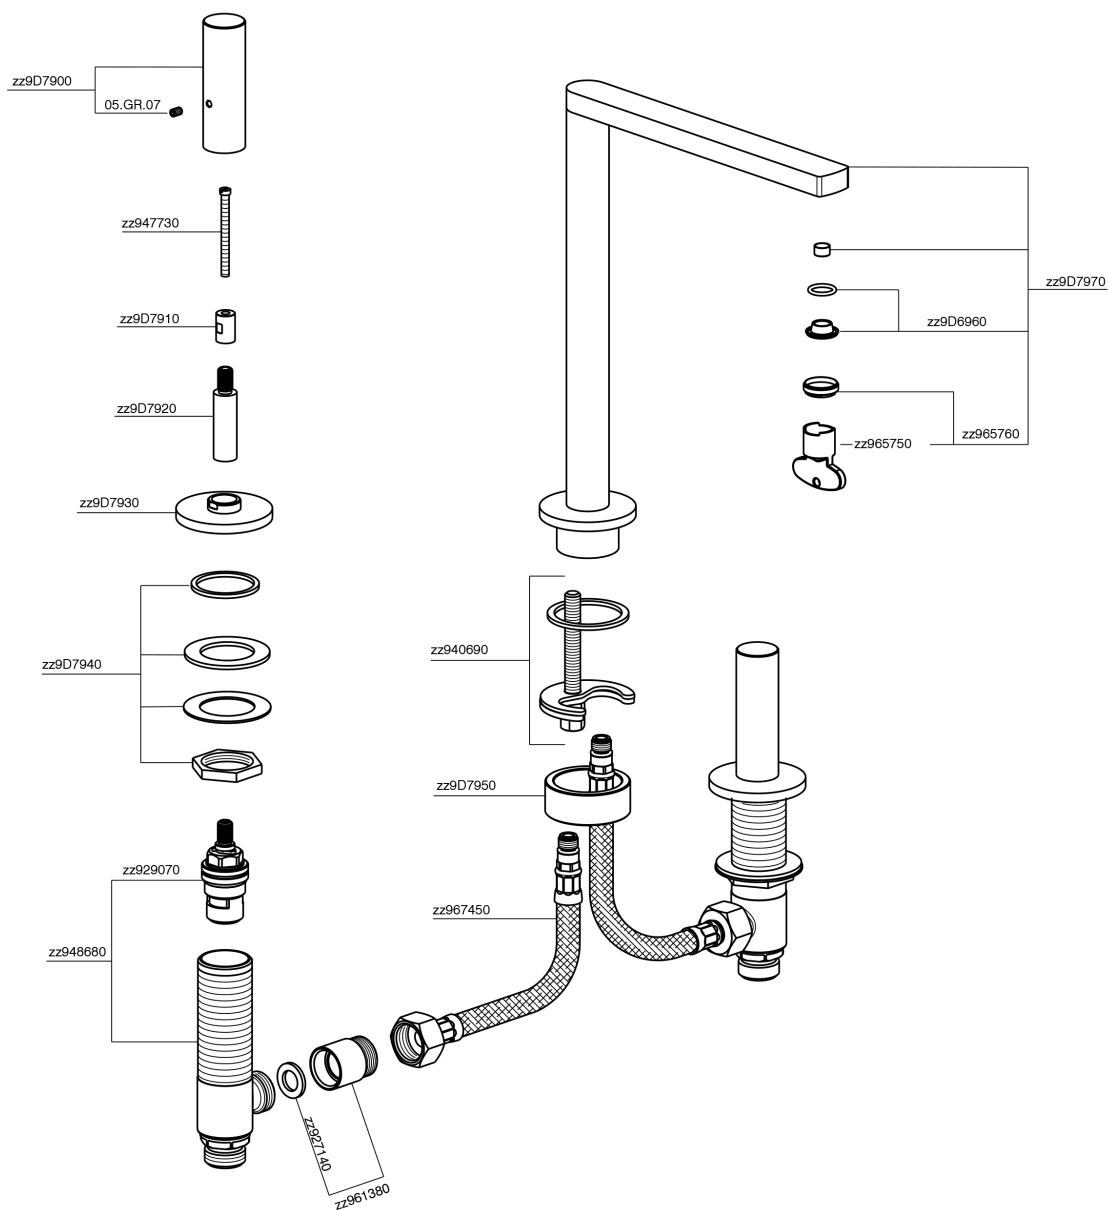

3 hole washbasin mixer SMOOTH X32_X4001040

X4001040

<https://en.cisal.it/3-hole-washbasin-mixer-smooth-x32-x4001040>

2026-06-04