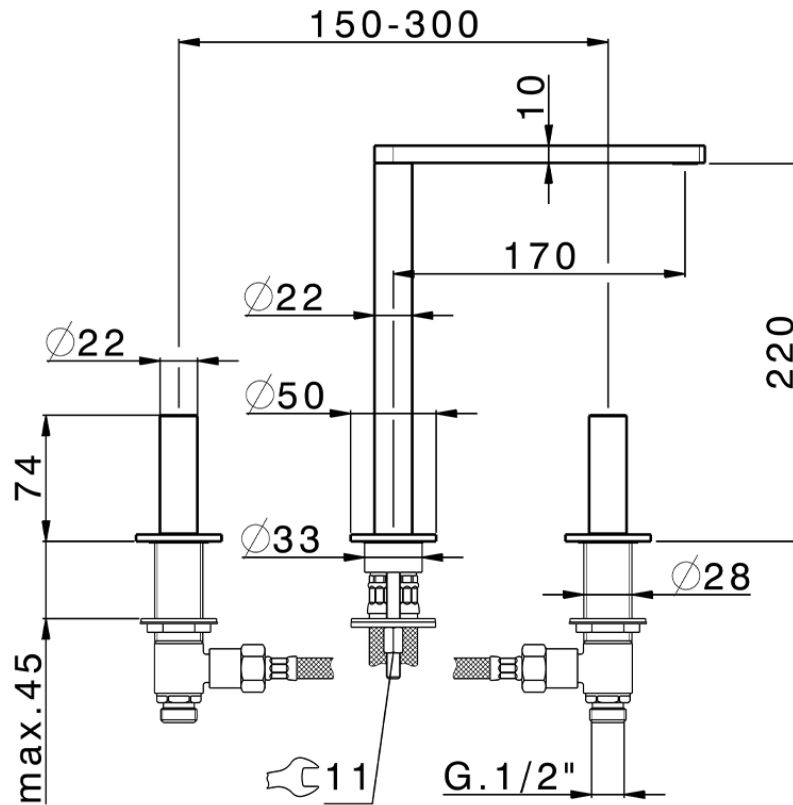

3 hole washbasin mixer SMOOTH X32_X4001040

X4001040

<https://en.cisal.it/3-hole-washbasin-mixer-smooth-x32-x4001040>

2026-06-24