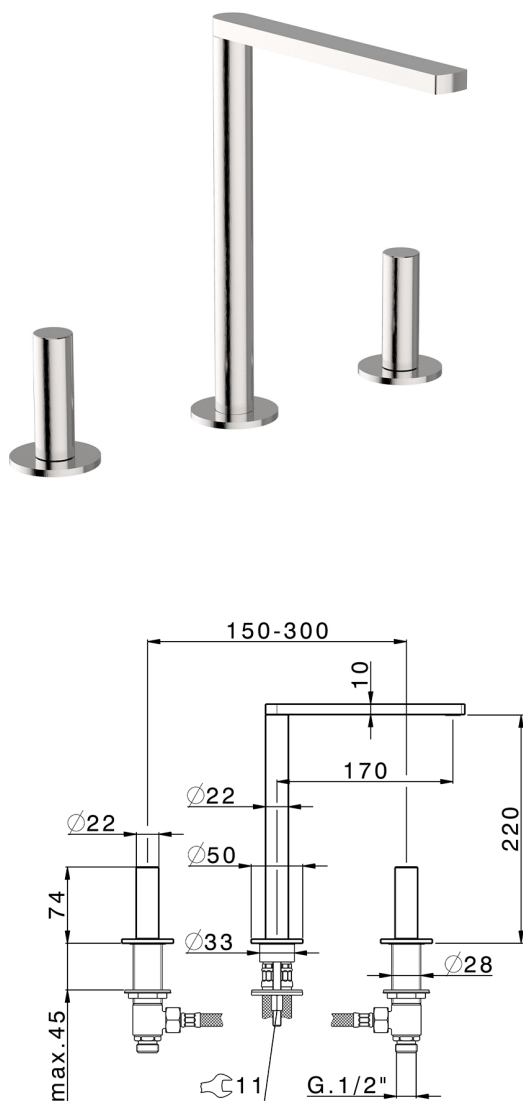

3 hole washbasin mixer SMOOTH X32_X4001040

MODEL **X4001040**

3 hole washbasin mixer, with automatic 1"1/4 automatic pop-up waste, with smooth handles, Inox AISI 316L

AVAILABLE FINISHINGS

-  **D1** D1 Brushed Inox
-  **5H** 5H Dark Brass Brushed
-  **5L** 5L Brushed Black Titanium
-  **5N** 5N Brushed Rose Gold

CHARACTERISTICS

3 hole washbasin mixer SMOOTH X32_X4001040

X4001040

<https://en.cisal.it/3-hole-washbasin-mixer-smooth-x32-x4001040>

2026-05-15