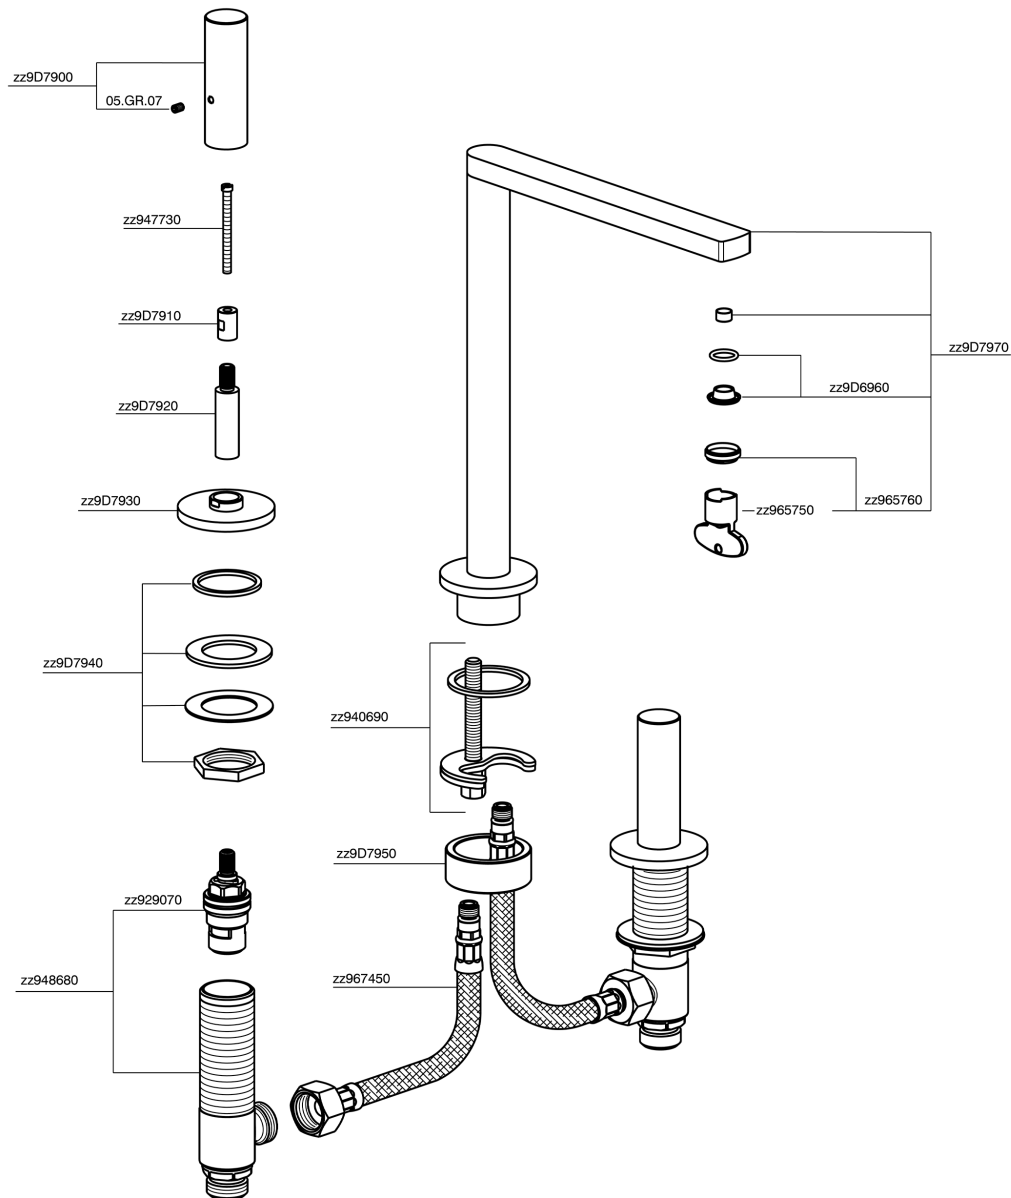

3 hole washbasin mixer SMOOTH X32_X4001040

MODEL **X4001040**

3 hole washbasin mixer, with automatic 1"1/4 automatic pop-up waste, with smooth handles, Inox AISI 316L

AVAILABLE FINISHINGS

-  **D1** D1 Brushed Inox
-  **5H** 5H Dark Brass Brushed
-  **5L** 5L Brushed Black Titanium
-  **5N** 5N Brushed Rose Gold

CHARACTERISTICS

3 hole washbasin mixer SMOOTH X32_X4001040

X4001040

<https://en.cisal.it/3-hole-washbasin-mixer-smooth-x32-x4001040>

2026-05-15