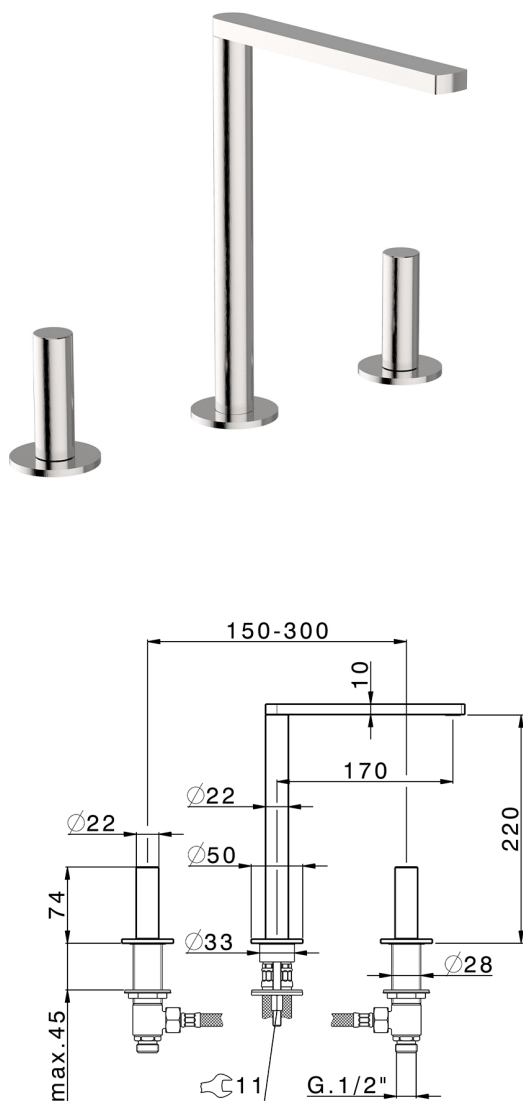

3 hole washbasin mixer SMOOTH X32_X4001040

MODEL **X4001040**

3 hole washbasin mixer, with automatic 1"1/4 automatic pop-up waste, with smooth handles, Inox AISI 316L

AVAILABLE FINISHINGS

-  **D1** D1 Brushed Inox
-  **5H** 5H Dark Brass Brushed
-  **5L** 5L Brushed Black Titanium
-  **5N** 5N Brushed Rose Gold

CHARACTERISTICS

3 hole washbasin mixer SMOOTH X32_X4001040

X4001040

<https://en.cisal.it/3-hole-washbasin-mixer-smooth-x32-x4001040>

2026-04-25