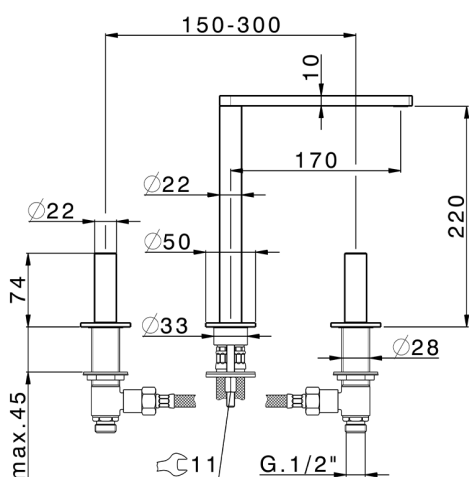

## 3 hole washbasin mixer SMOOTH X32\_X4001040

MODEL **X4001040**

3 hole washbasin mixer, with automatic 1"1/4 automatic pop-up waste, with smooth handles, Innox AISI 316L

## 3 hole washbasin mixer SMOOTH X32\_X4001040

X4001040

<https://en.cisal.it/3-hole-washbasin-mixer-smooth-x32-x4001040>

2026-06-05