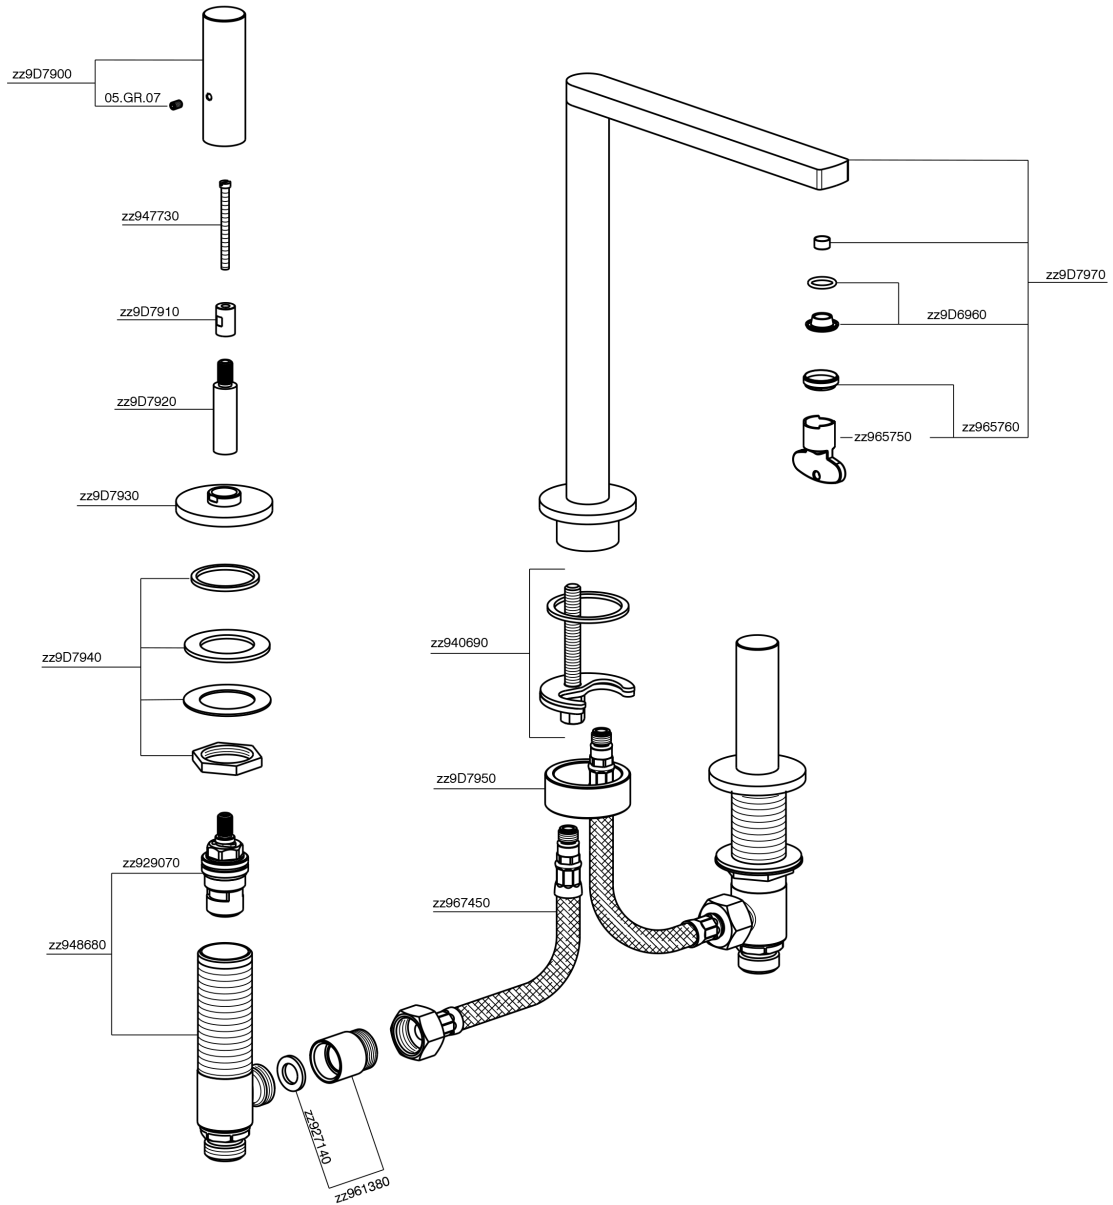

## 3 hole washbasin mixer SMOOTH X32\_X4001040

MODEL **X4001040**

3 hole washbasin mixer, with automatic 1"1/4 automatic pop-up waste, with smooth handles, Innox AISI 316L

### AVAILABLE FINISHINGS

-  **D1** D1 Brushed Inox
-  **5H** 5H Dark Brass Brushed
-  **5L** 5L Brushed Black Titanium
-  **5N** 5N Brushed Rose Gold

## 3 hole washbasin mixer SMOOTH X32\_X4001040

X4001040

<https://en.cisal.it/3-hole-washbasin-mixer-smooth-x32-x4001040>

2026-06-05