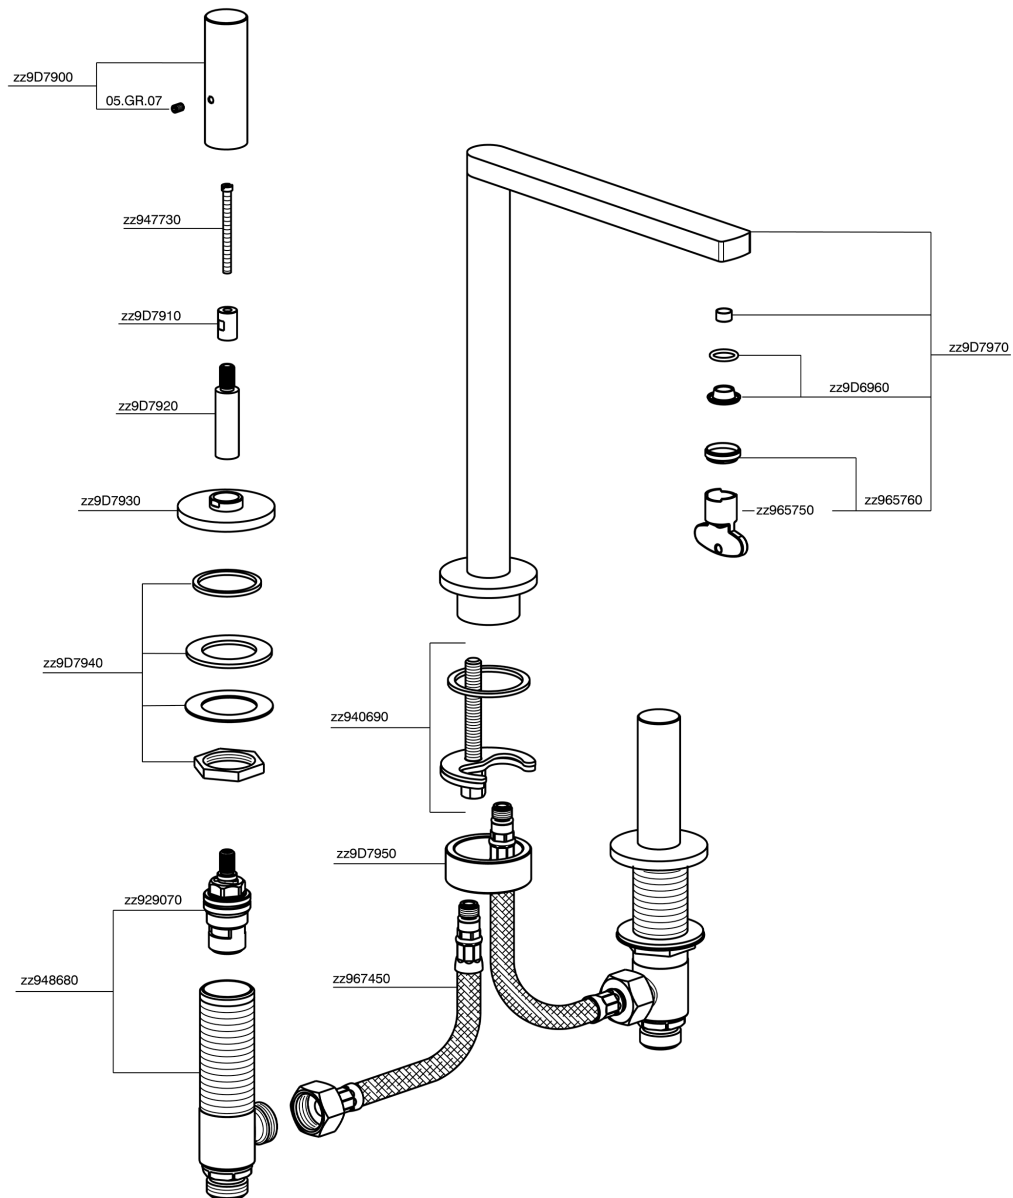

3 hole washbasin mixer SMOOTH X32_X4001040

MODEL **X4001040**

3 hole washbasin mixer, with automatic 1"1/4 automatic pop-up waste, with smooth handles, Inox AISI 316L

AVAILABLE FINISHINGS

-  **D1** D1 Brushed Inox
-  **5H** 5H Dark Brass Brushed
-  **5L** 5L Brushed Black Titanium
-  **5N** 5N Brushed Rose Gold

CHARACTERISTICS

3 hole washbasin mixer SMOOTH X32_X4001040

X4001040

<https://en.cisal.it/3-hole-washbasin-mixer-smooth-x32-x4001040>

2026-04-25