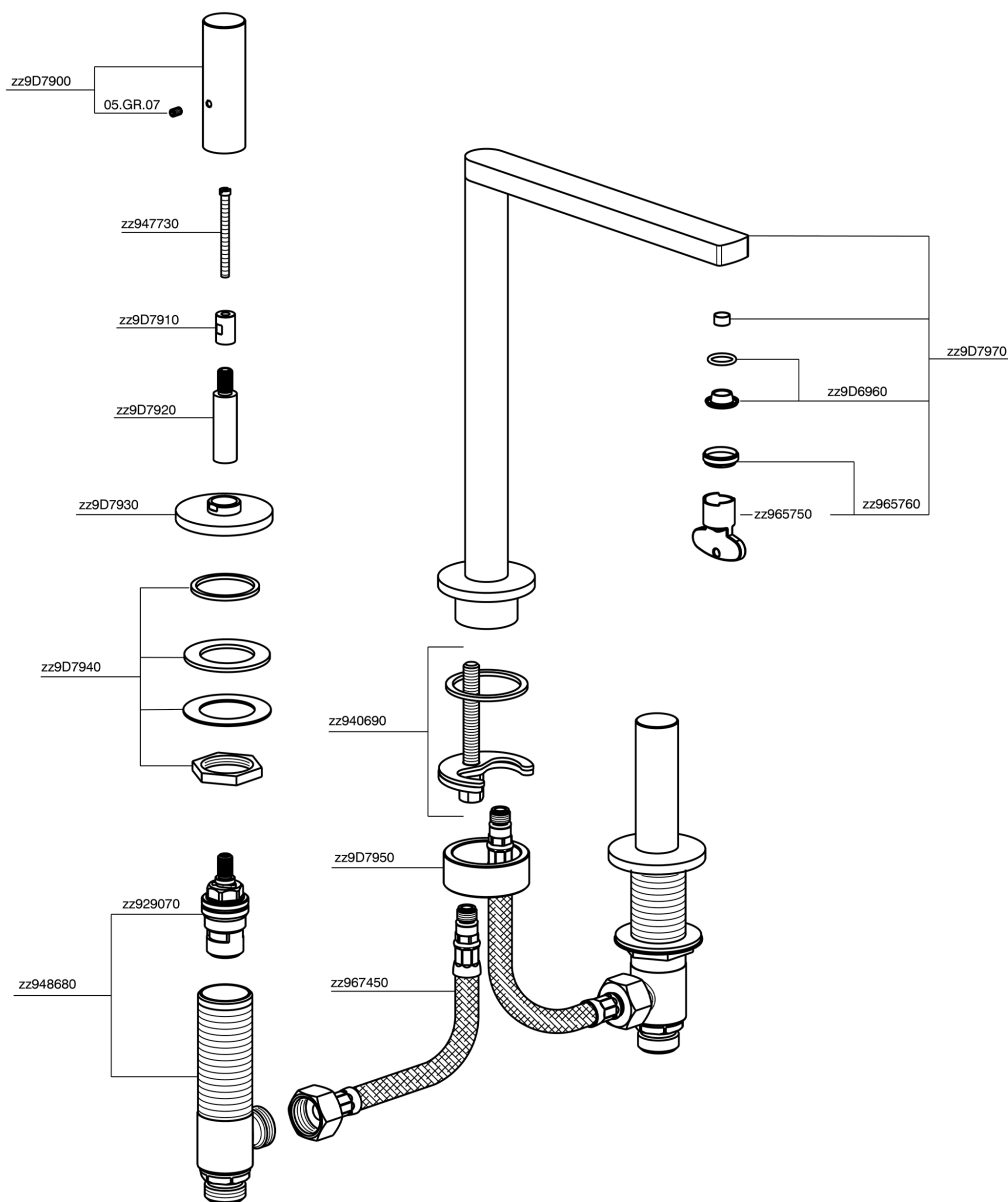

3 hole washbasin mixer SMOOTH X32_X4001040

X4001040

<https://en.cisal.it/3-hole-washbasin-mixer-smooth-x32-x4001040>

2026-05-15