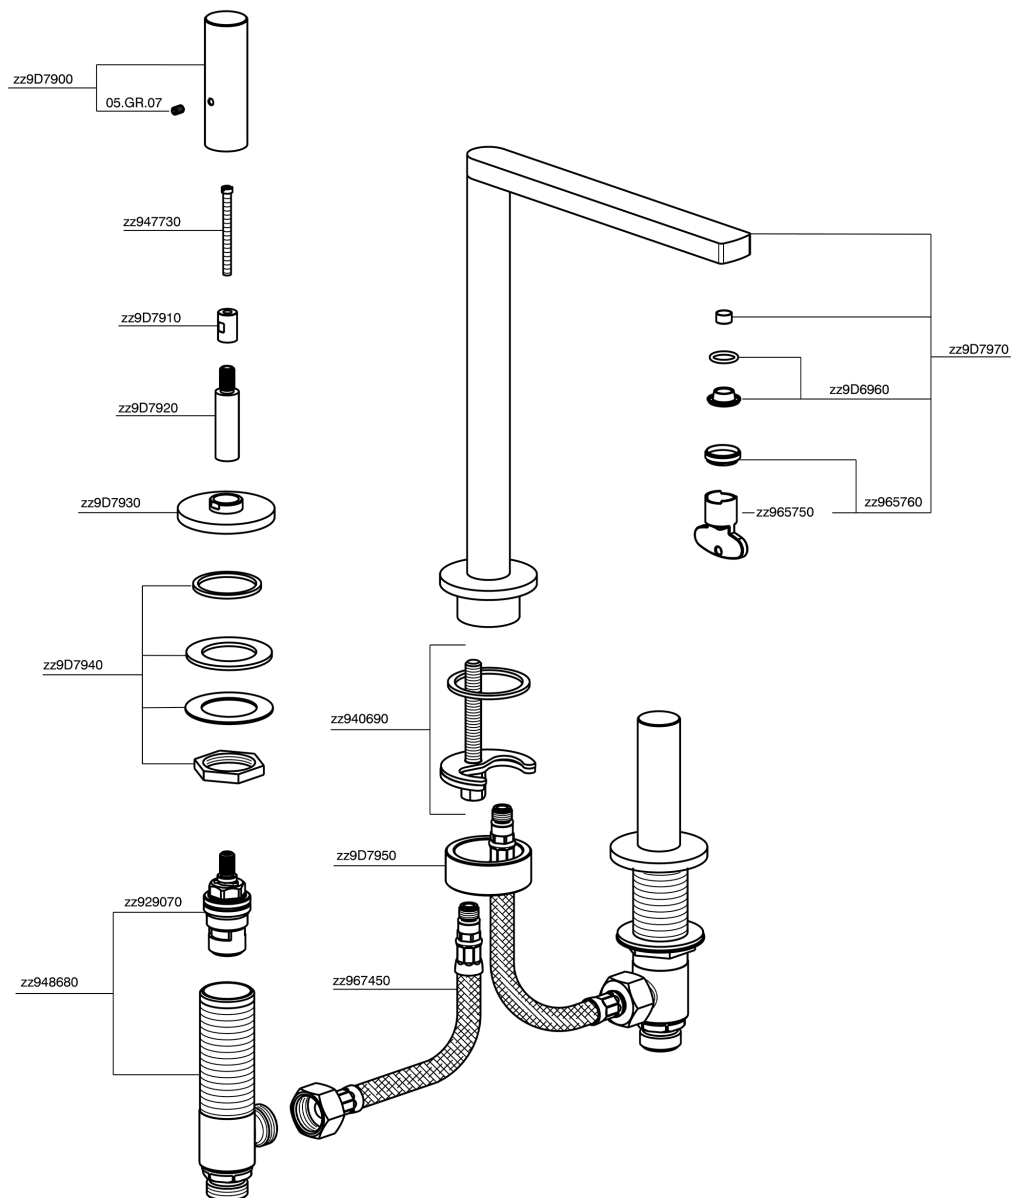

3 hole washbasin mixer SMOOTH X32_X4001040

X4001040

<https://en.cisal.it/3-hole-washbasin-mixer-smooth-x32-x4001040>

2026-04-25