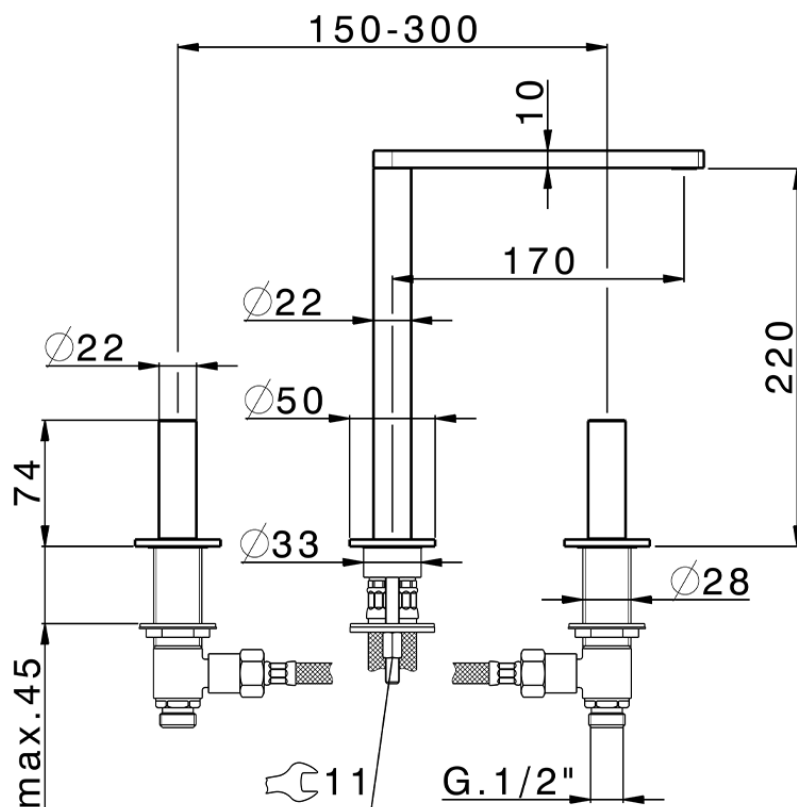

3 hole washbasin mixer SMOOTH X32_X4001040

X4001040

<https://en.cisal.it/3-hole-washbasin-mixer-smooth-x32-x4001040>

2026-06-05