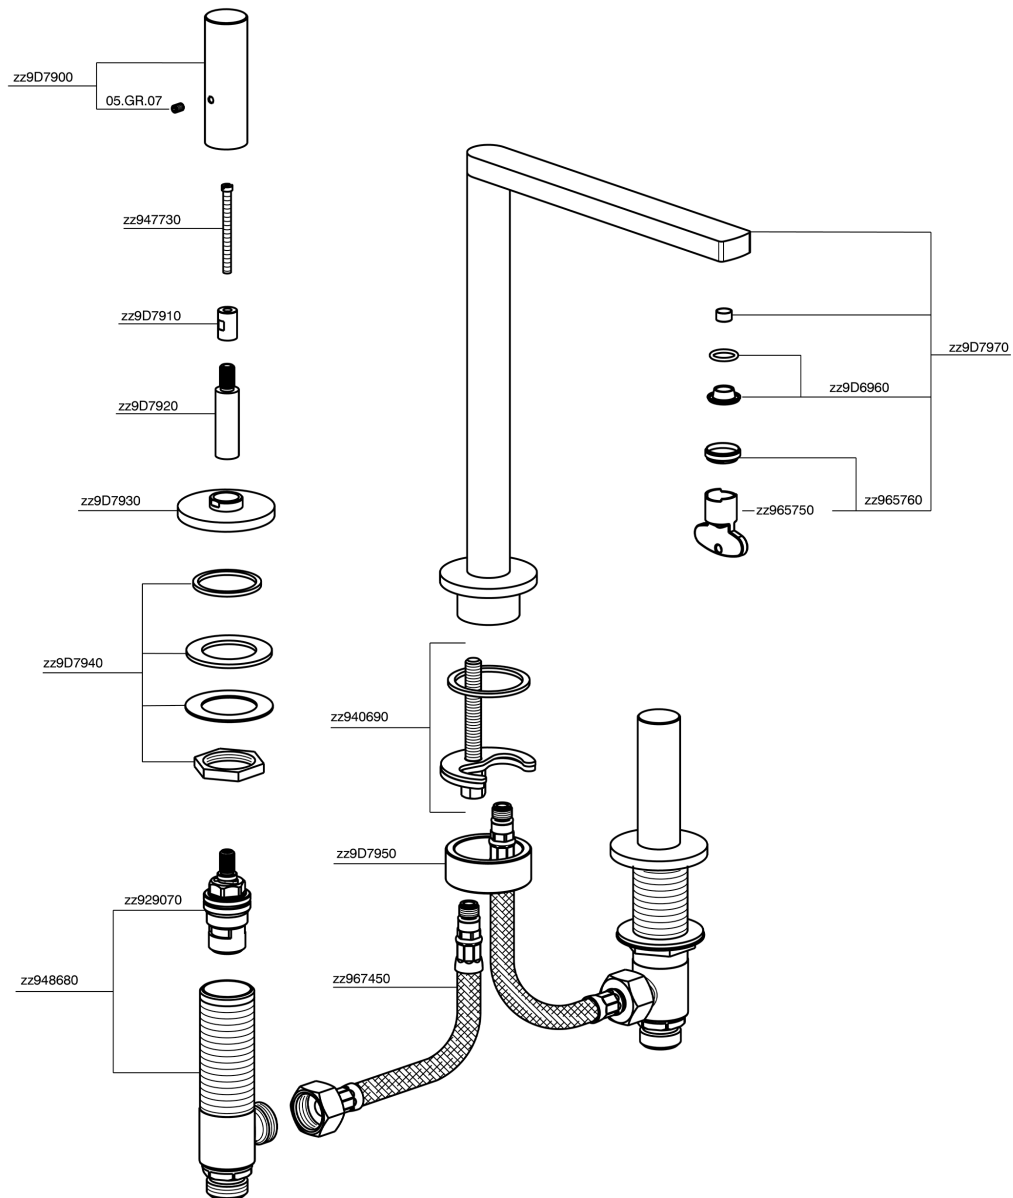

## 3 hole washbasin mixer SMOOTH X32\_X4001040

MODEL **X4001040**

3 hole washbasin mixer, with automatic 1"1/4 automatic pop-up waste, with smooth handles, Inox AISI 316L

### AVAILABLE FINISHINGS

-  **D1** D1 Brushed Inox
-  **5H** 5H Dark Brass Brushed
-  **5L** 5L Brushed Black Titanium
-  **5N** 5N Brushed Rose Gold

## 3 hole washbasin mixer SMOOTH X32\_X4001040

X4001040

<https://en.cisal.it/3-hole-washbasin-mixer-smooth-x32-x4001040>

2026-04-04