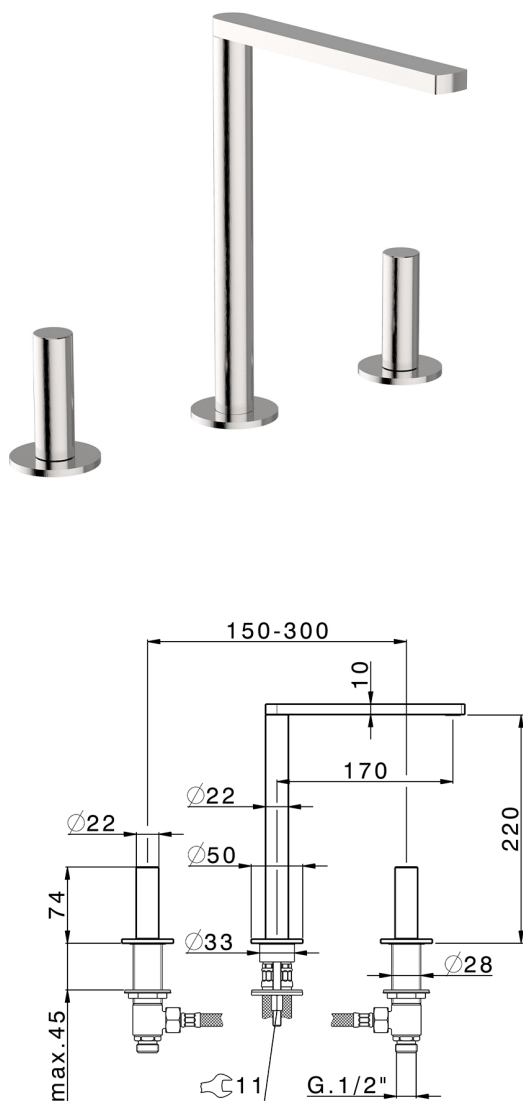

## 3 hole washbasin mixer SMOOTH X32\_X4001040

MODEL **X4001040**

3 hole washbasin mixer, with automatic 1"1/4 automatic pop-up waste, with smooth handles, Inox AISI 316L

### AVAILABLE FINISHINGS

-  **D1** D1 Brushed Inox
-  **5H** 5H Dark Brass Brushed
-  **5L** 5L Brushed Black Titanium
-  **5N** 5N Brushed Rose Gold

## 3 hole washbasin mixer SMOOTH X32\_X4001040

X4001040

<https://en.cisal.it/3-hole-washbasin-mixer-smooth-x32-x4001040>

2026-04-04