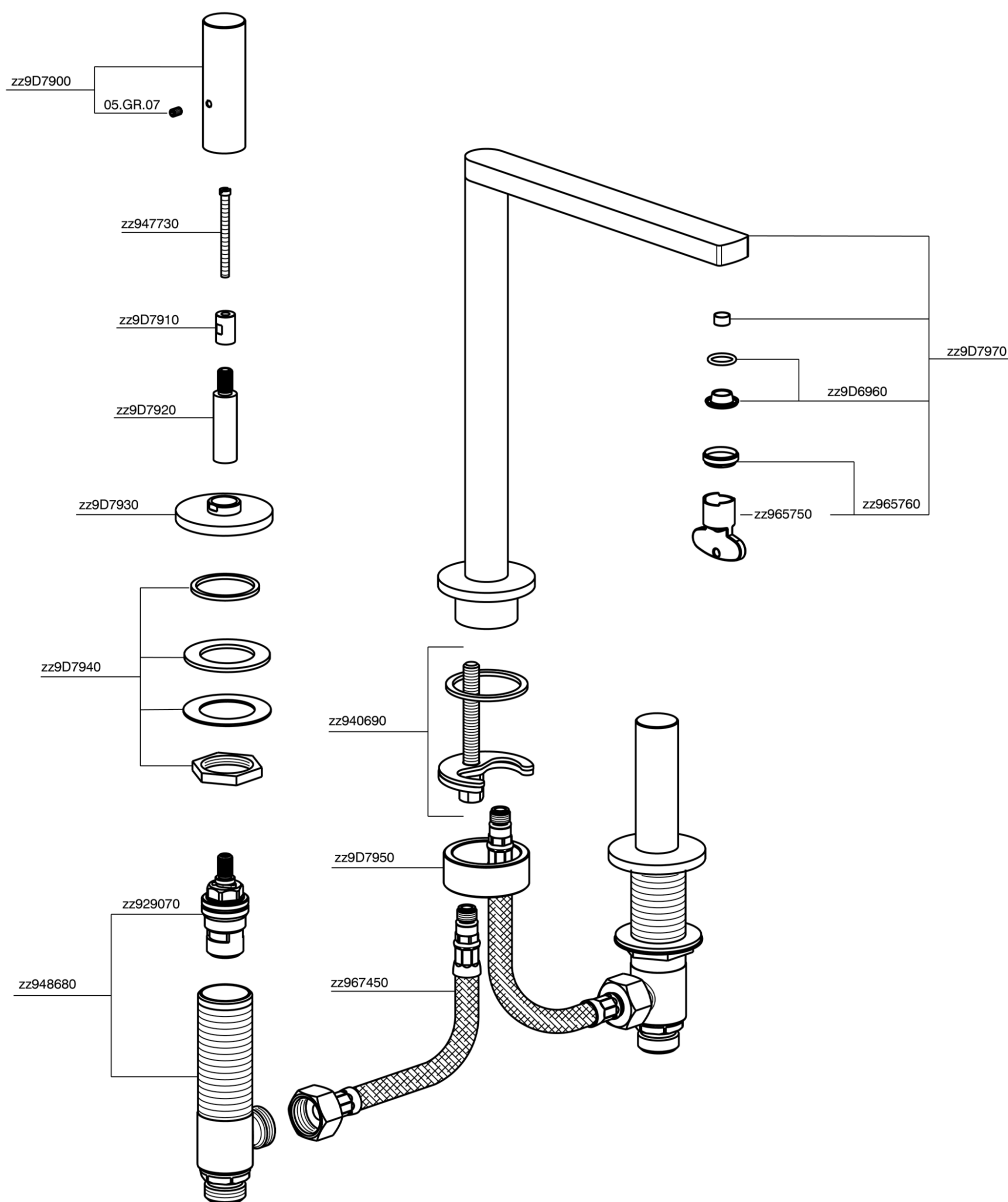

3 hole washbasin mixer SMOOTH X32_X4001040

MODEL **X4001040**

3 hole washbasin mixer, with automatic 1"1/4 automatic pop-up waste, with smooth handles, Inox AISI 316L

AVAILABLE FINISHINGS

-  **D1** D1 Brushed Inox
-  **5H** 5H Dark Brass Brushed
-  **5L** 5L Brushed Black Titanium
-  **5N** 5N Brushed Rose Gold

CHARACTERISTICS

3 hole washbasin mixer SMOOTH X32_X4001040

X4001040

<https://en.cisal.it/3-hole-washbasin-mixer-smooth-x32-x4001040>

2026-04-28