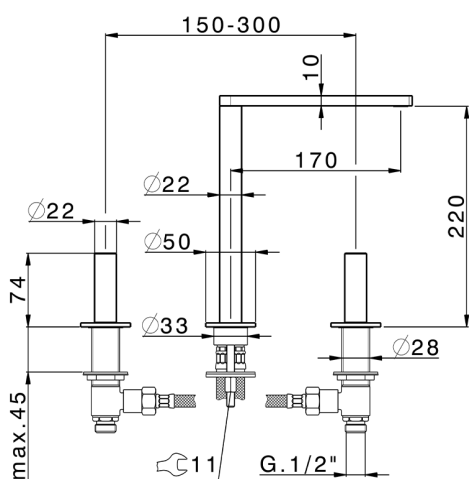

## 3 hole washbasin mixer SMOOTH X32\_X4001040

MODEL **X4001040**

3 hole washbasin mixer, with automatic 1"1/4 automatic pop-up waste, with smooth handles, Innox AISI 316L

## 3 hole washbasin mixer SMOOTH X32\_X4001040

X4001040

<https://en.cisal.it/3-hole-washbasin-mixer-smooth-x32-x4001040>

2026-06-05