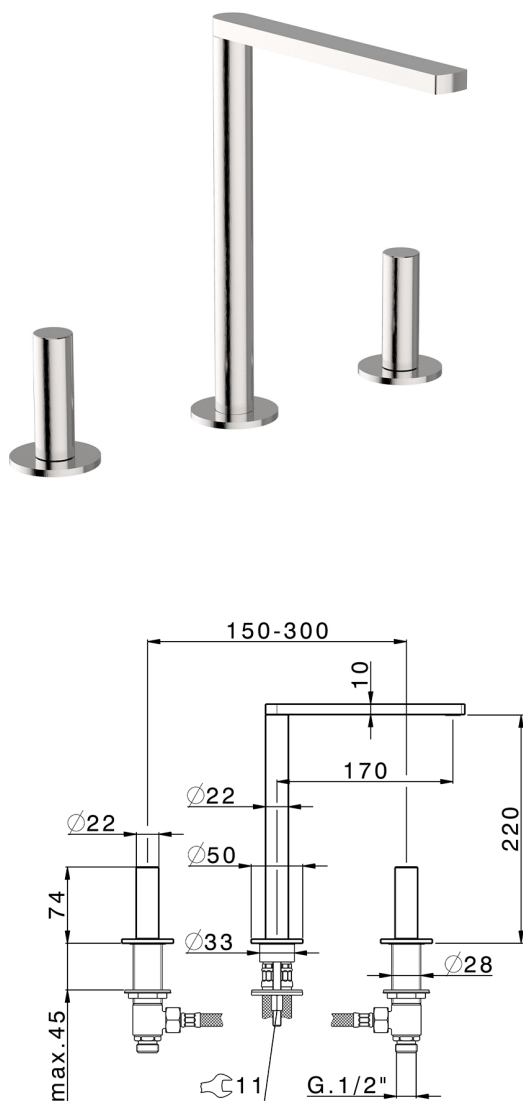

3 hole washbasin mixer SMOOTH X32_X4001040

MODEL **X4001040**

3 hole washbasin mixer, with automatic 1"1/4 automatic pop-up waste, with smooth handles, Inox AISI 316L

AVAILABLE FINISHINGS

-  **D1** D1 Brushed Inox
-  **5H** 5H Dark Brass Brushed
-  **5L** 5L Brushed Black Titanium
-  **5N** 5N Brushed Rose Gold

CHARACTERISTICS

3 hole washbasin mixer SMOOTH X32_X4001040

X4001040

<https://en.cisal.it/3-hole-washbasin-mixer-smooth-x32-x4001040>

2026-04-28