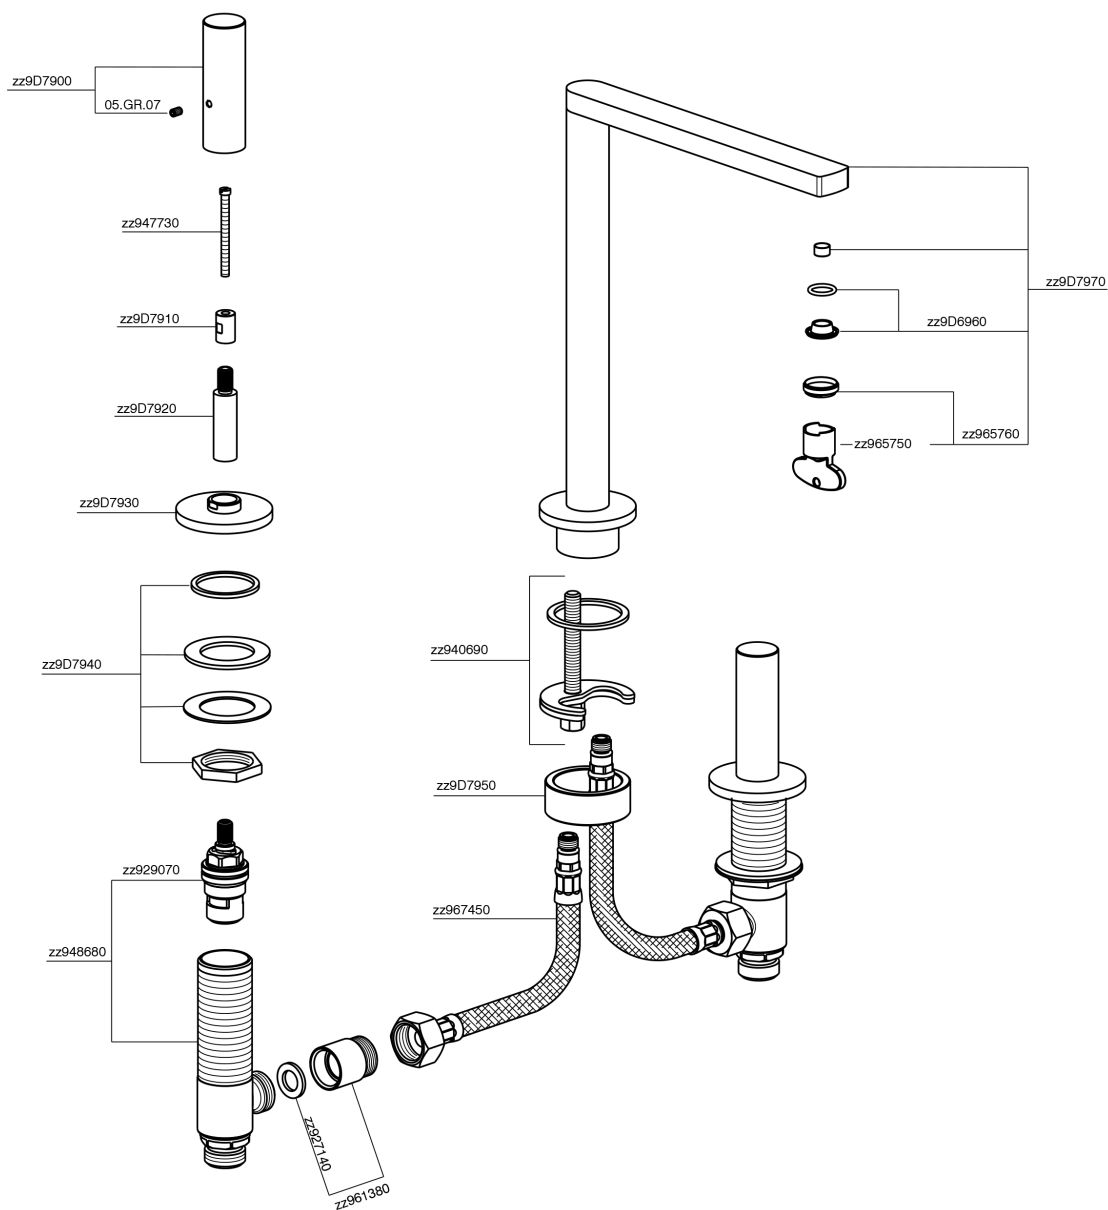

## 3 hole washbasin mixer SMOOTH X32\_X4001040

MODEL **X4001040**

3 hole washbasin mixer, with automatic 1"1/4 automatic pop-up waste, with smooth handles, Innox AISI 316L

### AVAILABLE FINISHINGS

-  **D1** D1 Brushed Inox
-  **5H** 5H Dark Brass Brushed
-  **5L** 5L Brushed Black Titanium
-  **5N** 5N Brushed Rose Gold

## 3 hole washbasin mixer SMOOTH X32\_X4001040

X4001040

<https://en.cisal.it/3-hole-washbasin-mixer-smooth-x32-x4001040>

2026-06-05