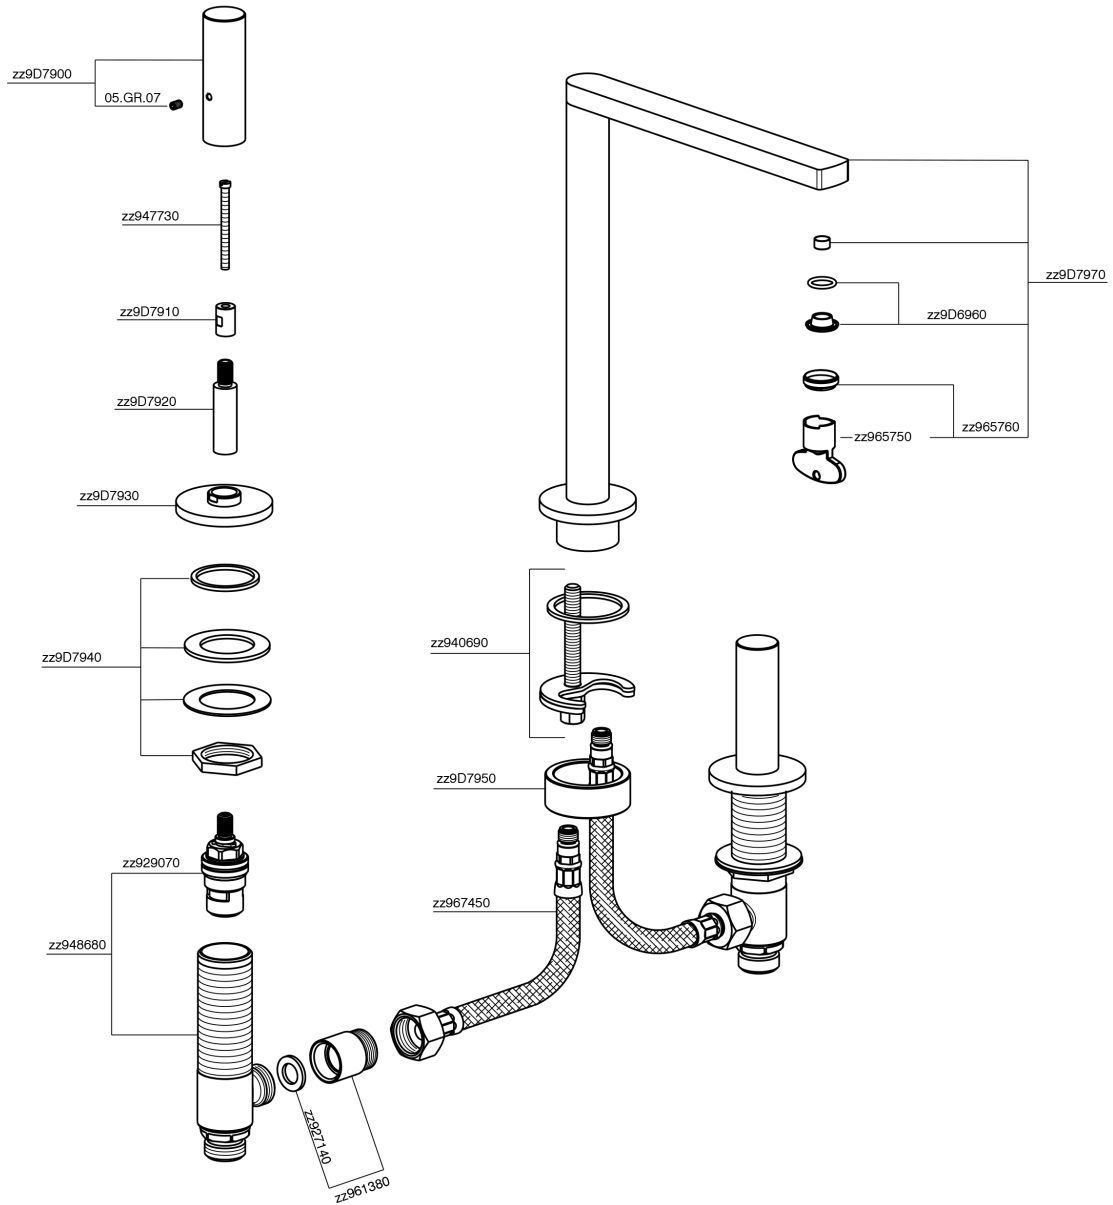

3 hole washbasin mixer SMOOTH X32_X4001040

X4001040

<https://en.cisal.it/3-hole-washbasin-mixer-smooth-x32-x4001040>

2026-06-05