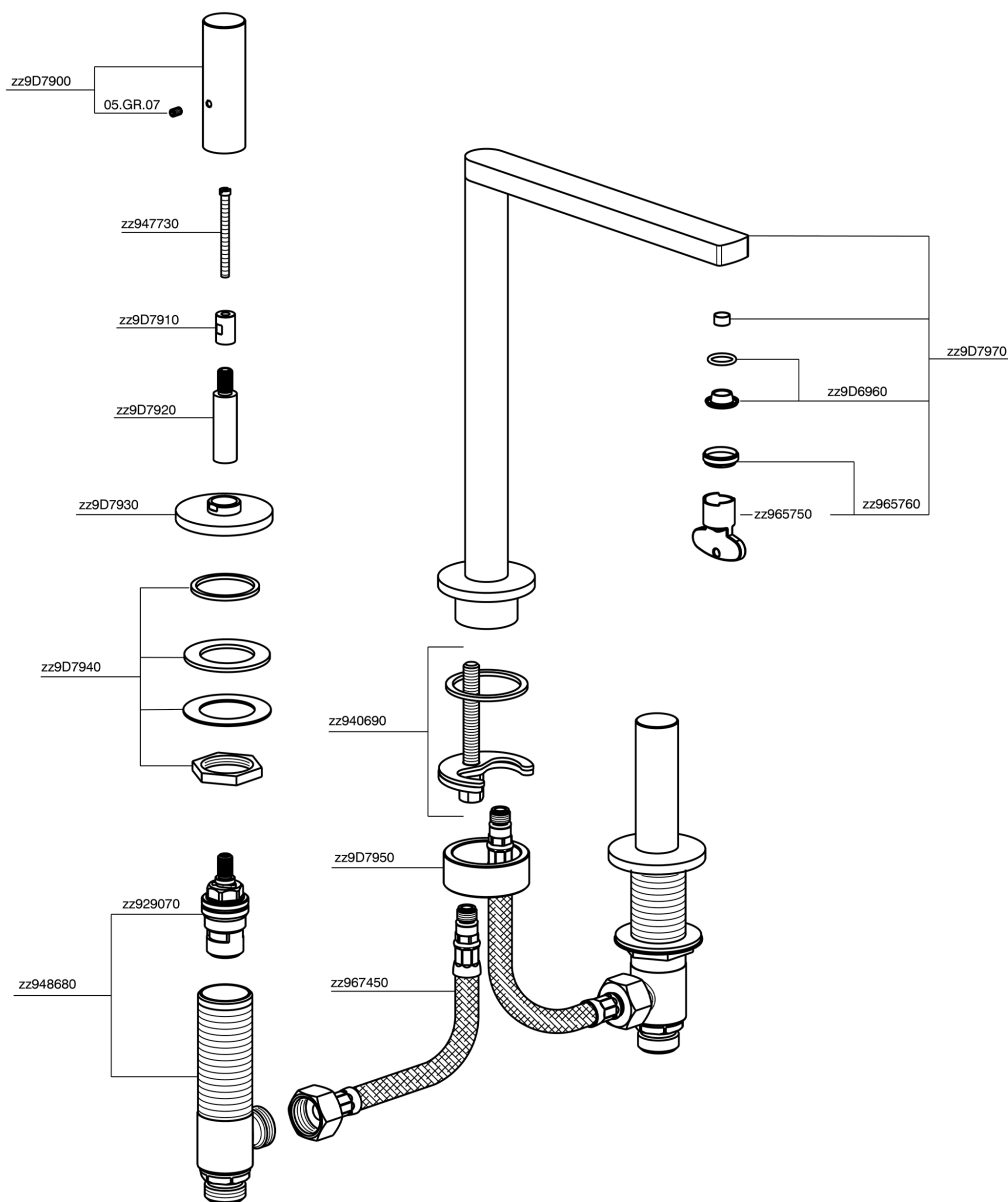

3 hole washbasin mixer SMOOTH X32_X4001040

X4001040

<https://en.cisal.it/3-hole-washbasin-mixer-smooth-x32-x4001040>

2026-04-30