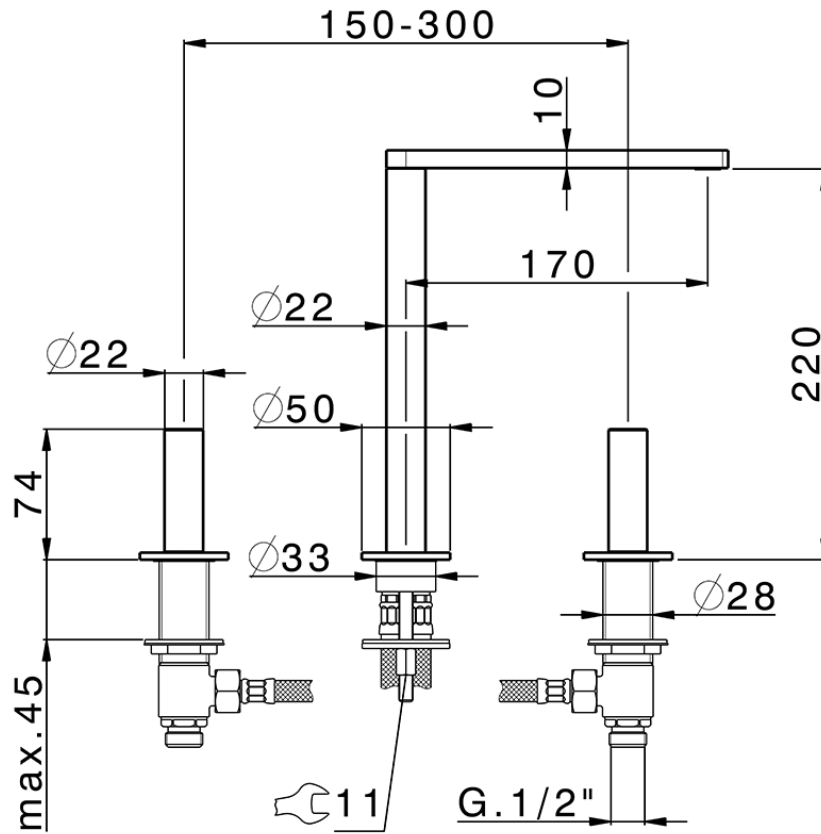

3 hole washbasin mixer SMOOTH X32_X4001040

X4001040

<https://en.cisal.it/3-hole-washbasin-mixer-smooth-x32-x4001040>

2026-04-28