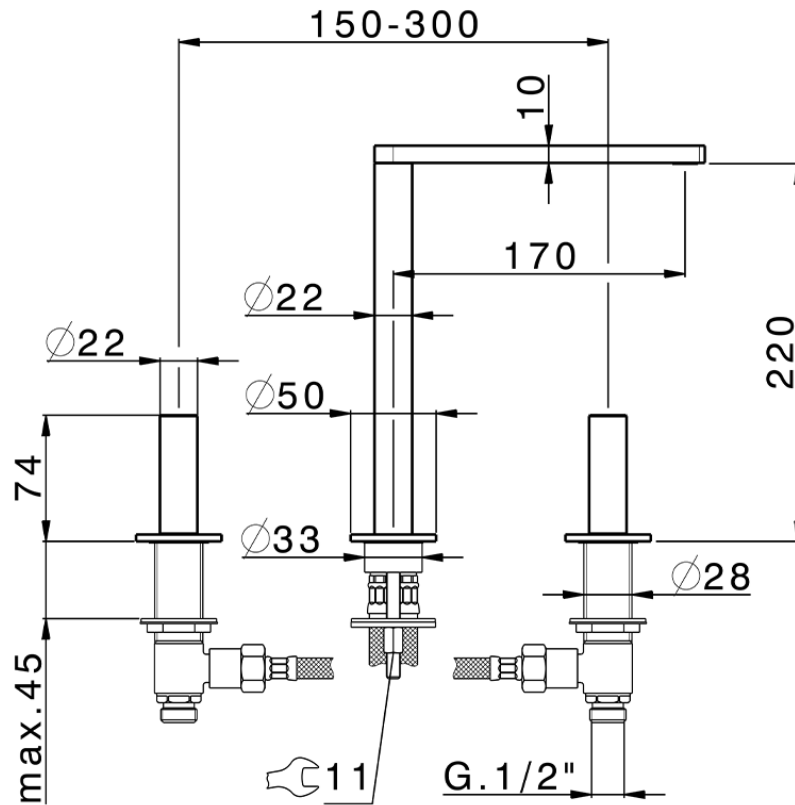

3 hole washbasin mixer SMOOTH X32_X4001040

X4001040

<https://en.cisal.it/3-hole-washbasin-mixer-smooth-x32-x4001040>

2026-06-25