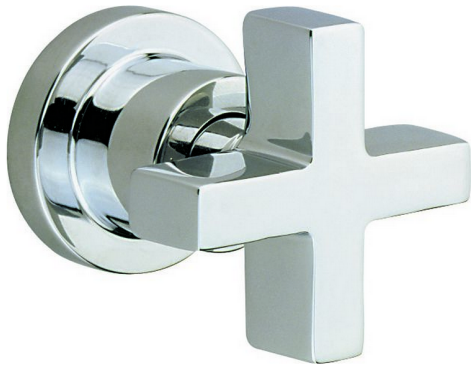

Concealed stop valve BARCELONA_BA000303

MODEL **BA000303**

Concealed stop valve, 3/4" D outlet

AVAILABLE FINISHINGS

-  **21** 21 Chrome
-  **2A** 2A Satin Brushed Nickel
-  **40** 40 Matt Black

CHARACTERISTICS

Concealed stop valve BARCELONA_BA000303

cisal

BA 00030

- Rubinetto incasso
- Concealed valve
- UP-Ventil DN 15
- Robinet à encastrer

bar	PORTATA * FLOW RATE DURCHFLOSS DEBIT l/min.
0.1	21
0.3	37
0.5	42.5
1	60
2	/
3	/