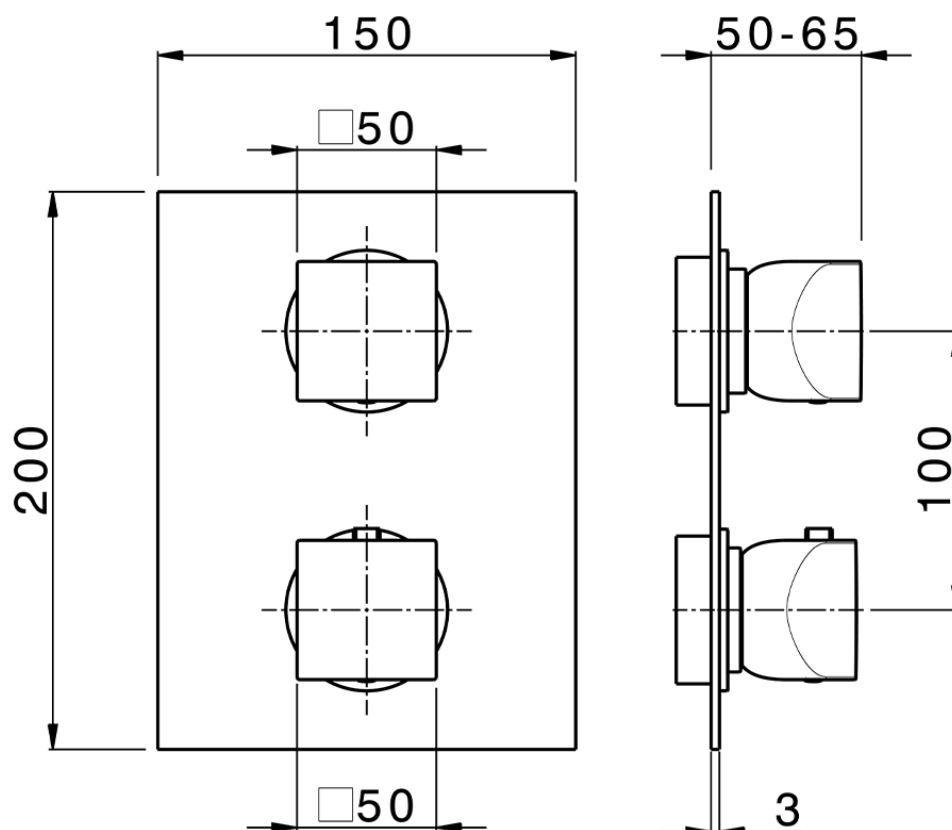

**Exposed part for con.thermo.shower mixer,2-outlets HI-RISE\_RI019100**

RI019100

<https://en.cisal.it/exposed-part-for-con-thermo-shower-mixer-2-outlets-hi-rise-ri019100>

ZA019101

<https://en.cisal.it/concealed-thermostatic-shower-mixer-2-outlets-concealed-za019101>