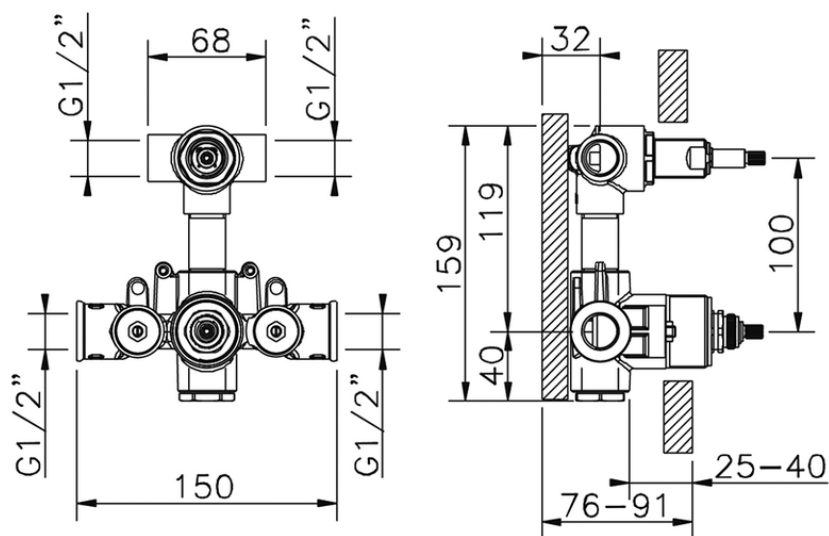

## Exposed part for con.thermo.shower mixer,2-outlets HI-RISE\_RI019100

RI019100

<https://en.cisal.it/exposed-part-for-con-thermo-shower-mixer-2-outlets-hi-rise-ri019100>

ZA019101

<https://en.cisal.it/concealed-thermostatic-shower-mixer-2-outlets-concealed-za019101>