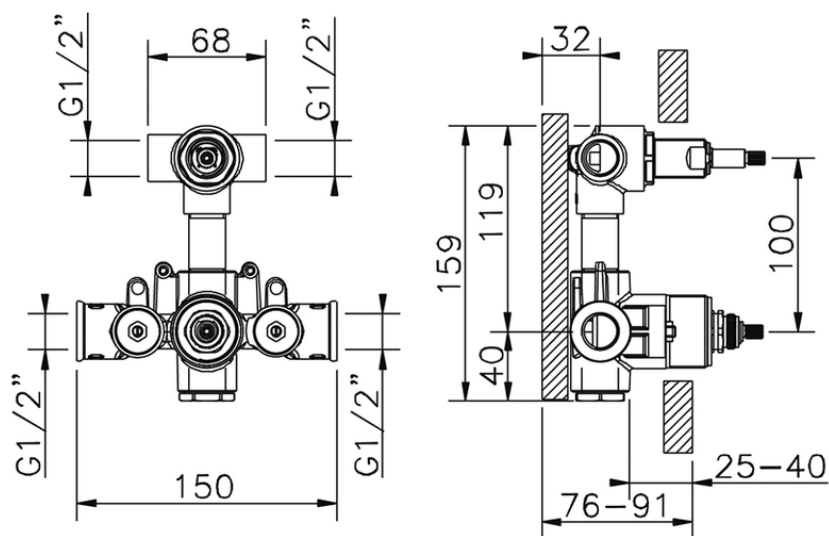

**Exposed part for con.thermo.shower mixer,2-outlets HI-RISE\_RI019100**

RI019100

<https://en.cisal.it/exposed-part-for-con-thermo-shower-mixer-2-outlets-hi-rise-ri019100>

ZA019101

<https://en.cisal.it/concealed-thermostatic-shower-mixer-2-outlets-concealed-za019101>