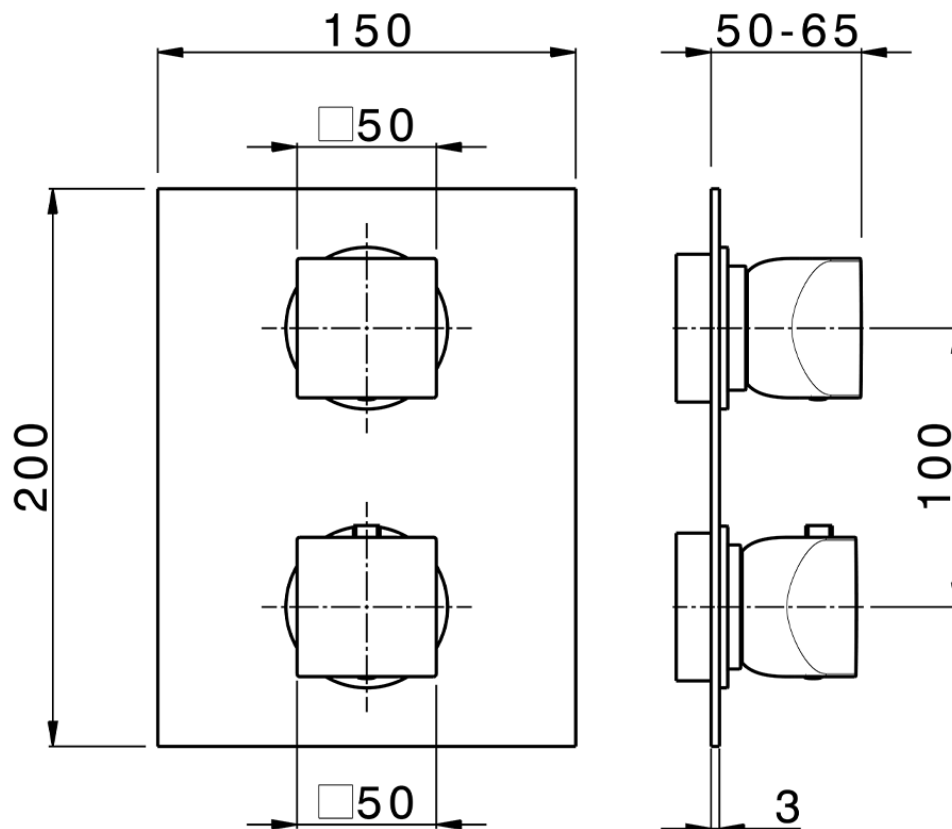

## Exposed part for con.thermo.shower mixer,2-outlets HI-RISE\_RI019100

RI019100

<https://en.cisal.it/exposed-part-for-con-thermo-shower-mixer-2-outlets-hi-rise-ri019100>

ZA019101

<https://en.cisal.it/concealed-thermostatic-shower-mixer-2-outlets-concealed-za019101>