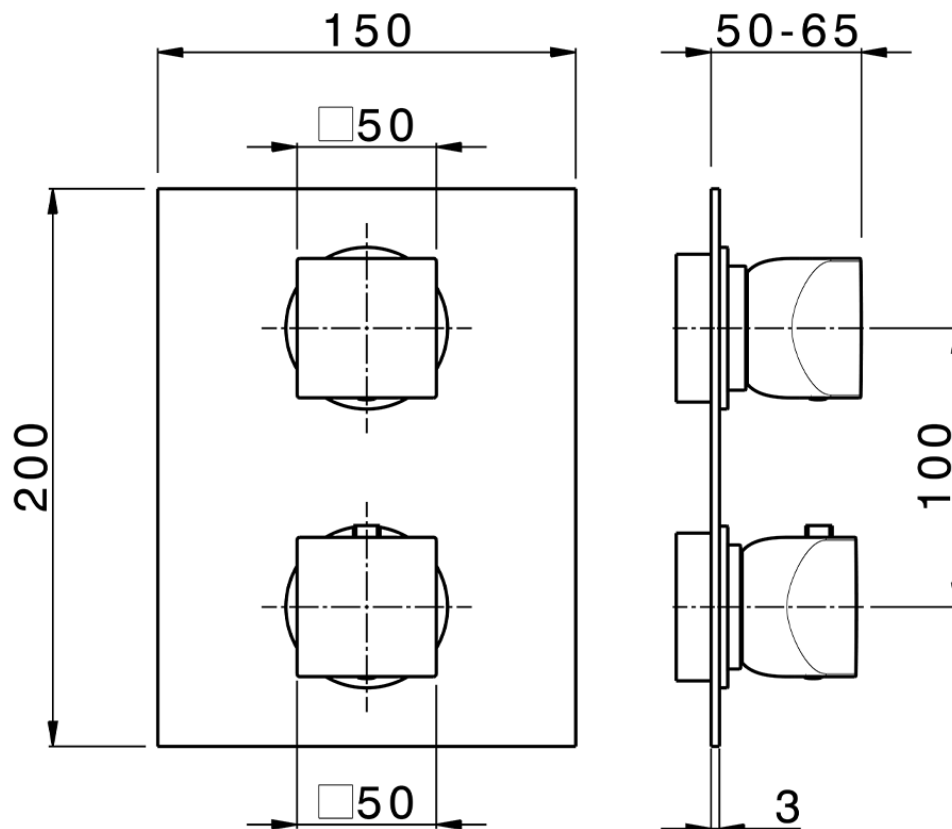

**Exposed part for con.thermo.shower mixer,2-outlets HI-RISE\_RI019100**

RI019100

<https://en.cisal.it/exposed-part-for-con-thermo-shower-mixer-2-outlets-hi-rise-ri019100>

ZA019101

<https://en.cisal.it/concealed-thermostatic-shower-mixer-2-outlets-concealed-za019101>