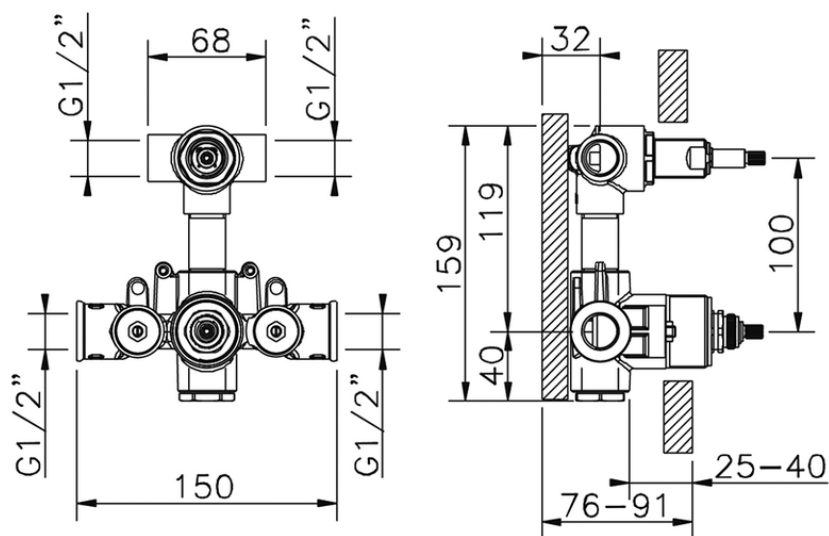

Exposed part for con.thermo.shower mixer,2-outlets HI-RISE_RI019100

RI019100

<https://en.cisal.it/exposed-part-for-con-thermo-shower-mixer-2-outlets-hi-rise-ri019100>

ZA019101

<https://en.cisal.it/concealed-thermostatic-shower-mixer-2-outlets-concealed-za019101>