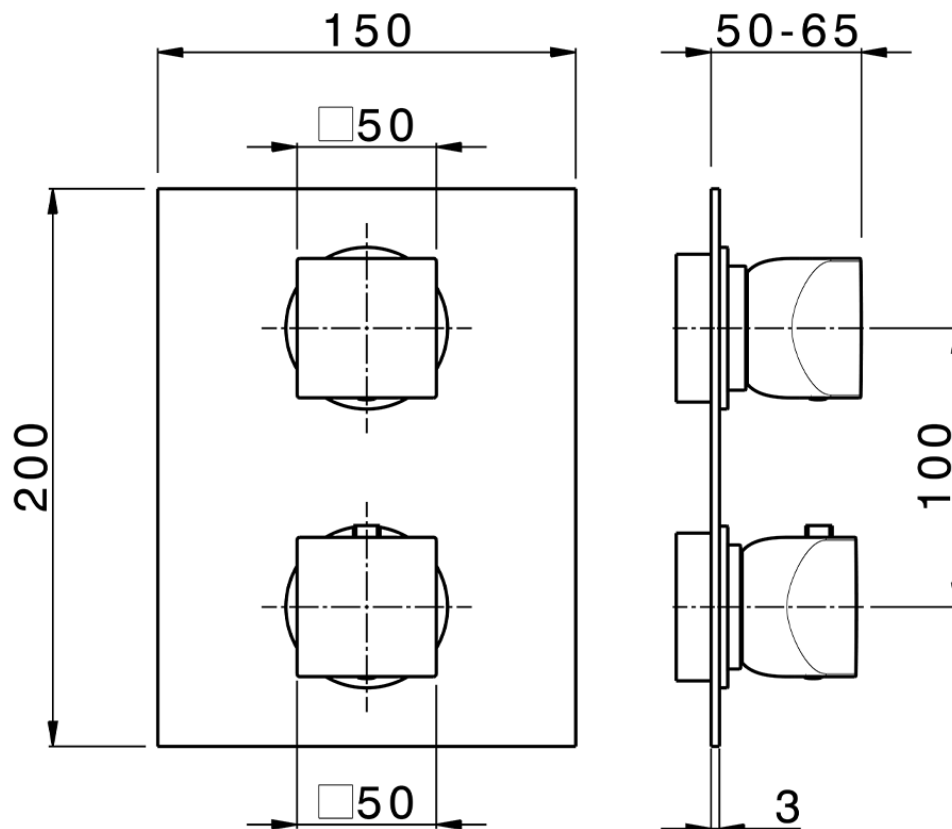

Exposed part for con.thermo.shower mixer,2-outlets HI-RISE_RI019100

RI019100

<https://en.cisal.it/exposed-part-for-con-thermo-shower-mixer-2-outlets-hi-rise-ri019100>

ZA019101

<https://en.cisal.it/concealed-thermostatic-shower-mixer-2-outlets-concealed-za019101>