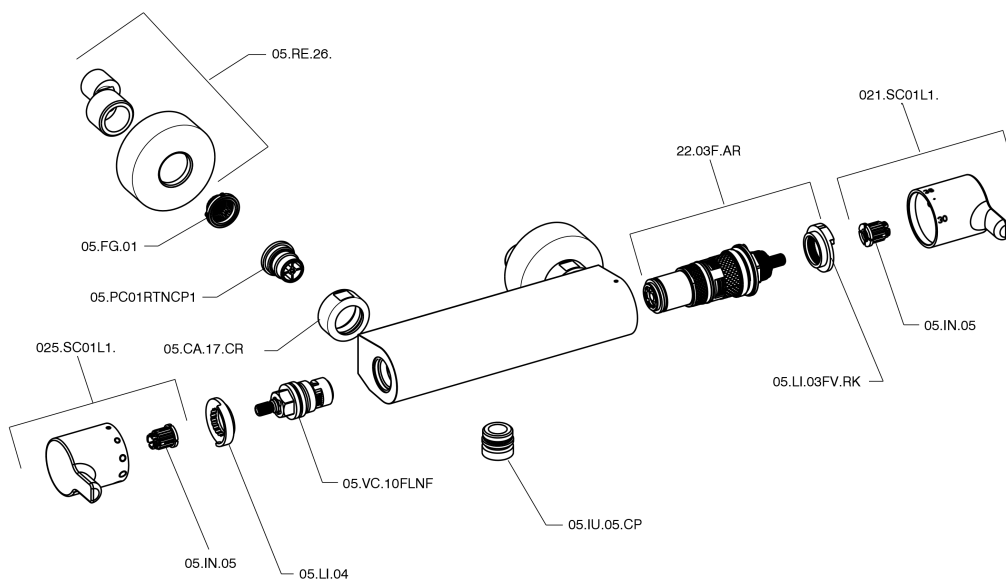

Thermostatic shower mixer TENDER_C2T01010

MODEL **C2T01010**

Thermostatic shower mixer, without shower set, 1/2" M flexible connection

AVAILABLE FINISHINGS

CHARACTERISTICS

Cartridge Spare Parts **22.03A.AR - ZZ97080004**

Argo 1 (short filter) Thermostatic Valve

Thermostatic

The Cisal thermostatic is your personal water manager, helping you to handle, control and save water and energy.

Thermostatic shower mixer TENDER_C2T01010

C2T01010

<https://en.cisal.it/thermostatic-shower-mixer-tender-c2t01010>

2026-06-13