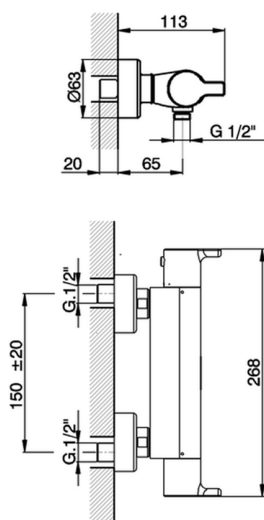

Thermostatic

The Cisal thermostatic is your personal water manager, helping you to handle, control and save water and energy.