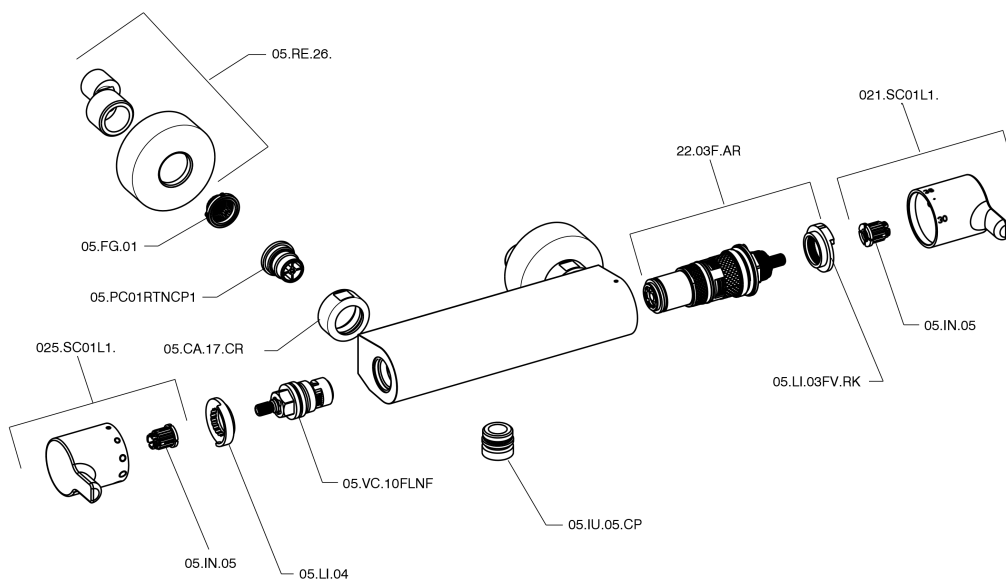

Thermostatic shower mixer TENDER_C2T01010

MODEL **C2T01010**

Thermostatic shower mixer, without shower set, 1/2" M flexible connection

AVAILABLE FINISHINGS

CHARACTERISTICS

Cartridge Spare Parts **22.03A.AR - ZZ97080004**

Argo 1 (short filter) Thermostatic Valve

Thermostatic

The Cisal thermostatic is your personal water manager, helping you to handle, control and save water and energy.

Thermostatic shower mixer TENDER_C2T01010

C2T01010

<https://en.cisal.it/thermostatic-shower-mixer-tender-c2t01010>

2026-04-08