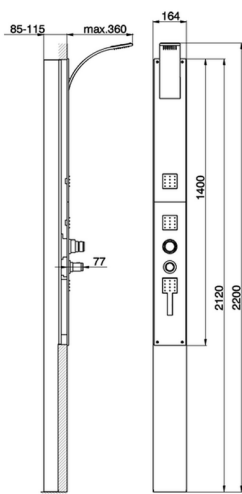

Thermostatic shower panel, 2-fonctions WAVE_WA005000

MODEL **WA005000**

Thermostatic shower panel, 2-fonctions, not adjustable column, overhead, hand and body integrated jet, concealed part included

AVAILABLE FINISHINGS

CHARACTERISTICS

Cartridge Spare Parts **ZZ93185004-ZZ93186004**

10x24 Thermostatic Valve

Thermostatic

The Cisal thermostatic is your personal water manager, helping you to handle, control and save water and energy.