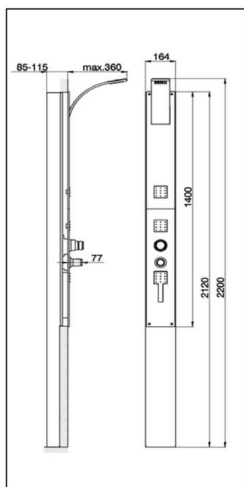

Thermostatic shower panel, 2-fonctions WAVE_WA005000

WA005000

<https://en.cisal.it/thermostatic-shower-panel-2-fonctions-wave-wa005000>