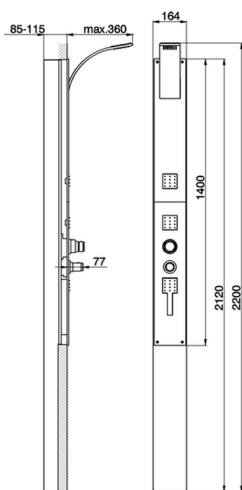

Thermostatic shower panel, 2-fonctions WAVE_WA005000

MODEL **WA005000**

Thermostatic shower panel, 2-fonctions, not adjustable column, overhead, hand and body integrated jet, concealed part included

AVAILABLE FINISHINGS

CHARACTERISTICS

Cartridge Spare Parts **ZZ93185004-ZZ93186004**

10x24 Thermostatic Valve

Thermostatic

The Cisal thermostatic is your personal water manager, helping you to handle, control and save water and energy.