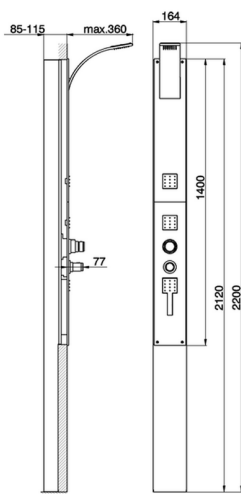

Thermostatic shower panel, 2-fonctions WAVE_WA005000

MODEL **WA005000**

Thermostatic shower panel, 2-fonctions, not adjustable column, overhead, hand and body integrated jet, concealed part included

AVAILABLE FINISHINGS

CHARACTERISTICS

Cartridge Spare Parts **ZZ93185004-ZZ93186004**

10x24 Thermostatic Valve

Thermostatic

The Cisal thermostatic is your personal water manager, helping you to handle, control and save water and energy.