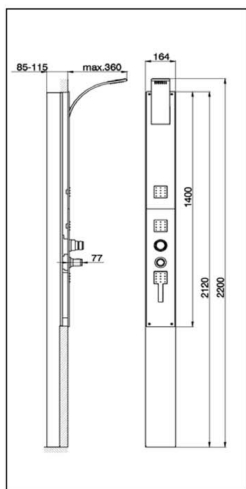

Thermostatic shower panel, 2-fonctions WAVE_WA005000

WA005000

<https://en.cisal.it/thermostatic-shower-panel-2-fonctions-wave-wa005000>