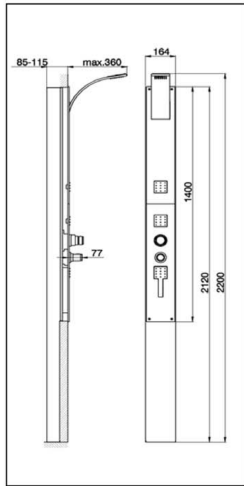

Thermostatic shower panel, 2-fonctions WAVE_WA005000

WA005000

<https://en.cisal.it/thermostatic-shower-panel-2-fonctions-wave-wa005000>