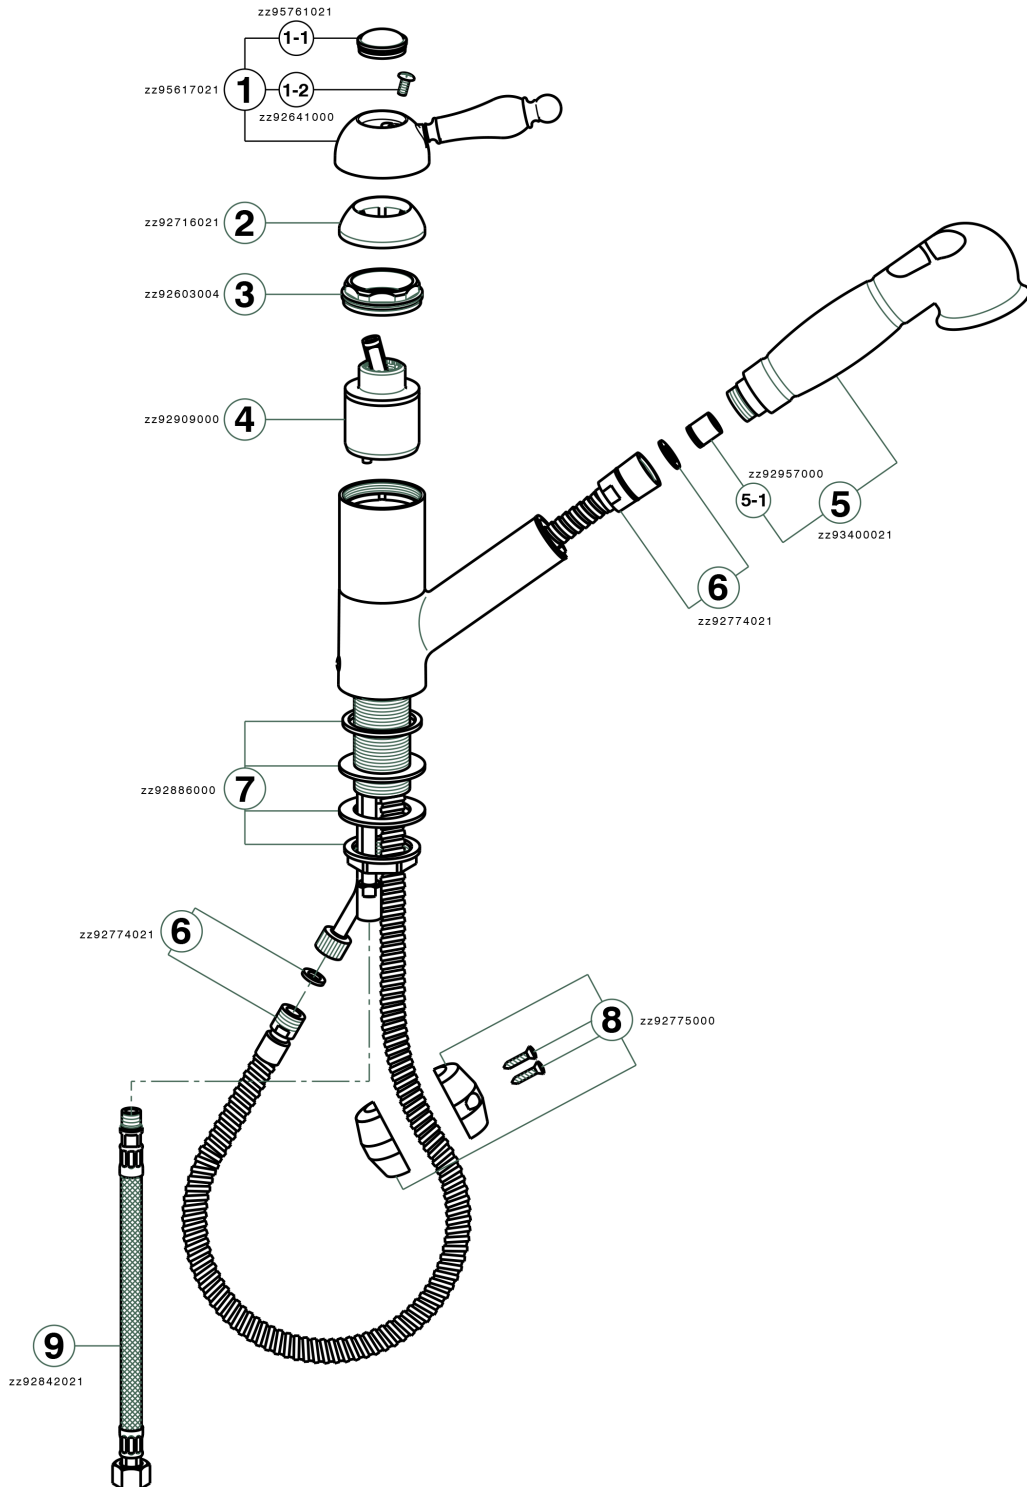

Single lever sink mixer with extrac.shower KITCHEN_EM002570

MODEL **EM002570**

Single lever sink mixer with extrac.shower,swivel spout,2 sprays handshower,150 cm Brass Flexible Hose

AVAILABLE FINISHINGS

21 21 Chrome

CHARACTERISTICS

Cartridge Spare Parts **ZZ92909000**

43 mm Cartridge

Single lever sink mixer with extrac.shower KITCHEN_EM002570

EM002570

<https://en.cisal.it/single-lever-sink-mixer-with-extrac-shower-kitchen-em002570>