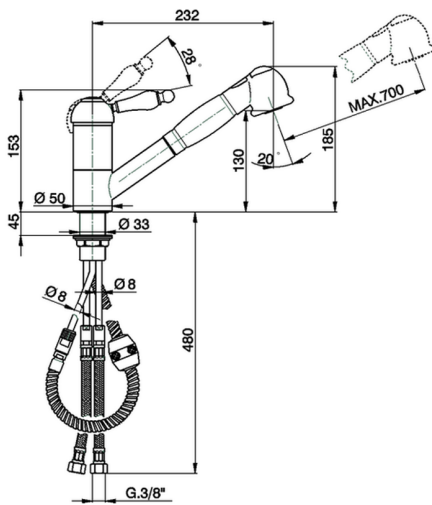

Single lever sink mixer with extrac.shower KITCHEN_EM002570

MODEL **EM002570**

Single lever sink mixer with extrac.shower,swivel spout,2 sprays handshower,150 cm Brass Flexible Hose

AVAILABLE FINISHINGS

21 21 Chrome

CHARACTERISTICS

Cartridge Spare Parts **ZZ92909000**

43 mm Cartridge

Single lever sink mixer with extrac.shower KITCHEN_EM002570

EM002570

<https://en.cisal.it/single-lever-sink-mixer-with-extrac-shower-kitchen-em002570>