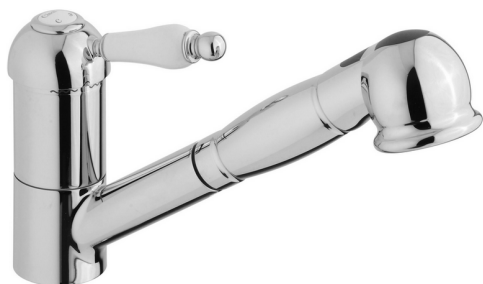

Single lever sink mixer with extrac.shower KITCHEN_EM002570

MODEL **EM002570**

Single lever sink mixer with extrac.shower,swivel spout,2 sprays handshower,150 cm Brass Flexible Hose

AVAILABLE FINISHINGS

CHARACTERISTICS

Cartridge Spare Parts **ZZ92909000**

43 mm Cartridge

Single lever sink mixer with extrac.shower KITCHEN_EM002570

EM002570

<https://en.cisal.it/single-lever-sink-mixer-with-extrac-shower-kitchen-em002570>

2026-06-13