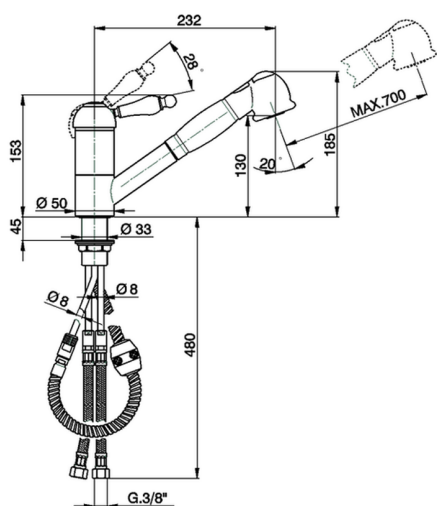

Single lever sink mixer with extrac.shower KITCHEN_EM002570

MODEL **EM002570**

Single lever sink mixer with extrac.shower,swivel spout,2 sprays handshower,150 cm Brass Flexible Hose

AVAILABLE FINISHINGS

CHARACTERISTICS

Cartridge Spare Parts **ZZ92909000**

43 mm Cartridge

Single lever sink mixer with extrac.shower KITCHEN_EM002570

EM002570

<https://en.cisal.it/single-lever-sink-mixer-with-extrac-shower-kitchen-em002570>

2026-06-13