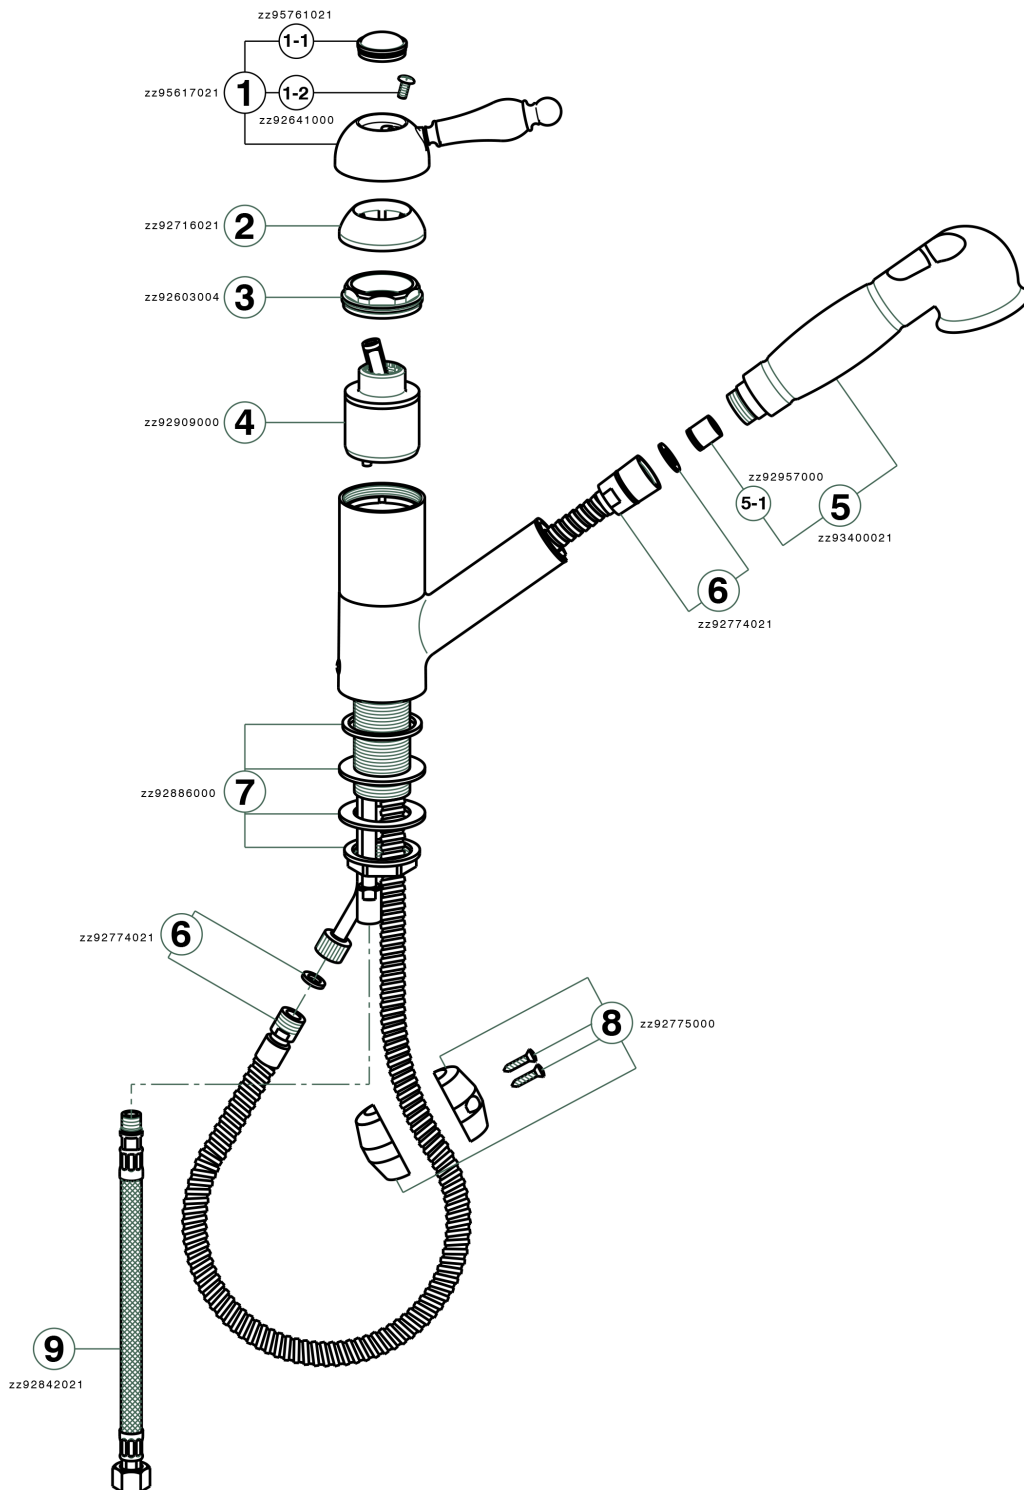

Single lever sink mixer with extrac.shower KITCHEN_EM002570

MODEL **EM002570**

Single lever sink mixer with extrac.shower,swivel spout,2 sprays handshower,150 cm Brass Flexible Hose

AVAILABLE FINISHINGS

CHARACTERISTICS

Cartridge Spare Parts **ZZ92909000**

43 mm Cartridge

Single lever sink mixer with extrac.shower KITCHEN_EM002570

EM002570

<https://en.cisal.it/single-lever-sink-mixer-with-extrac-shower-kitchen-em002570>

2026-06-13