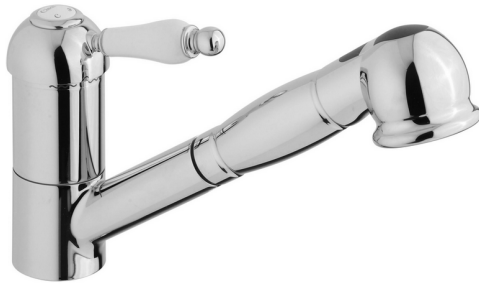

Single lever sink mixer with extrac.shower KITCHEN_EM002570

MODEL **EM002570**

Single lever sink mixer with extrac.shower,swivel spout,2 sprays handshower,150 cm Brass Flexible Hose

AVAILABLE FINISHINGS

21 21 Chrome

CHARACTERISTICS

Cartridge Spare Parts **ZZ92909000**

43 mm Cartridge

Single lever sink mixer with extrac.shower KITCHEN_EM002570

EM002570

<https://en.cisal.it/single-lever-sink-mixer-with-extrac-shower-kitchen-em002570>