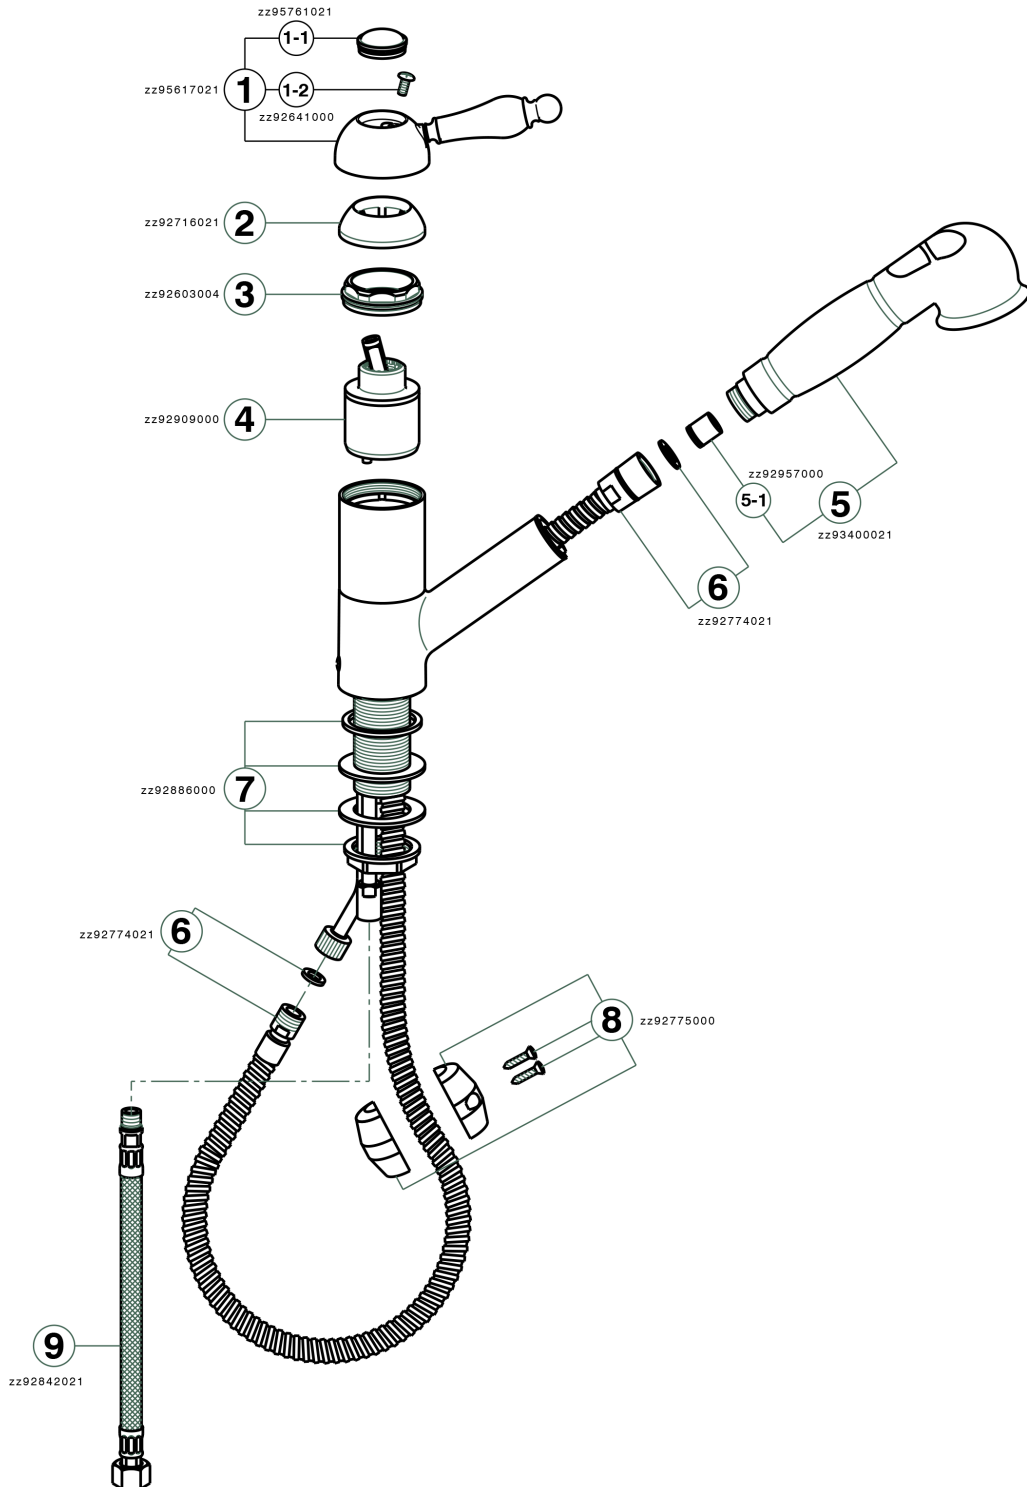

Single lever sink mixer with extrac.shower KITCHEN_EM002570

EM002570

<https://en.cisal.it/single-lever-sink-mixer-with-extrac-shower-kitchen-em002570>

2026-04-28