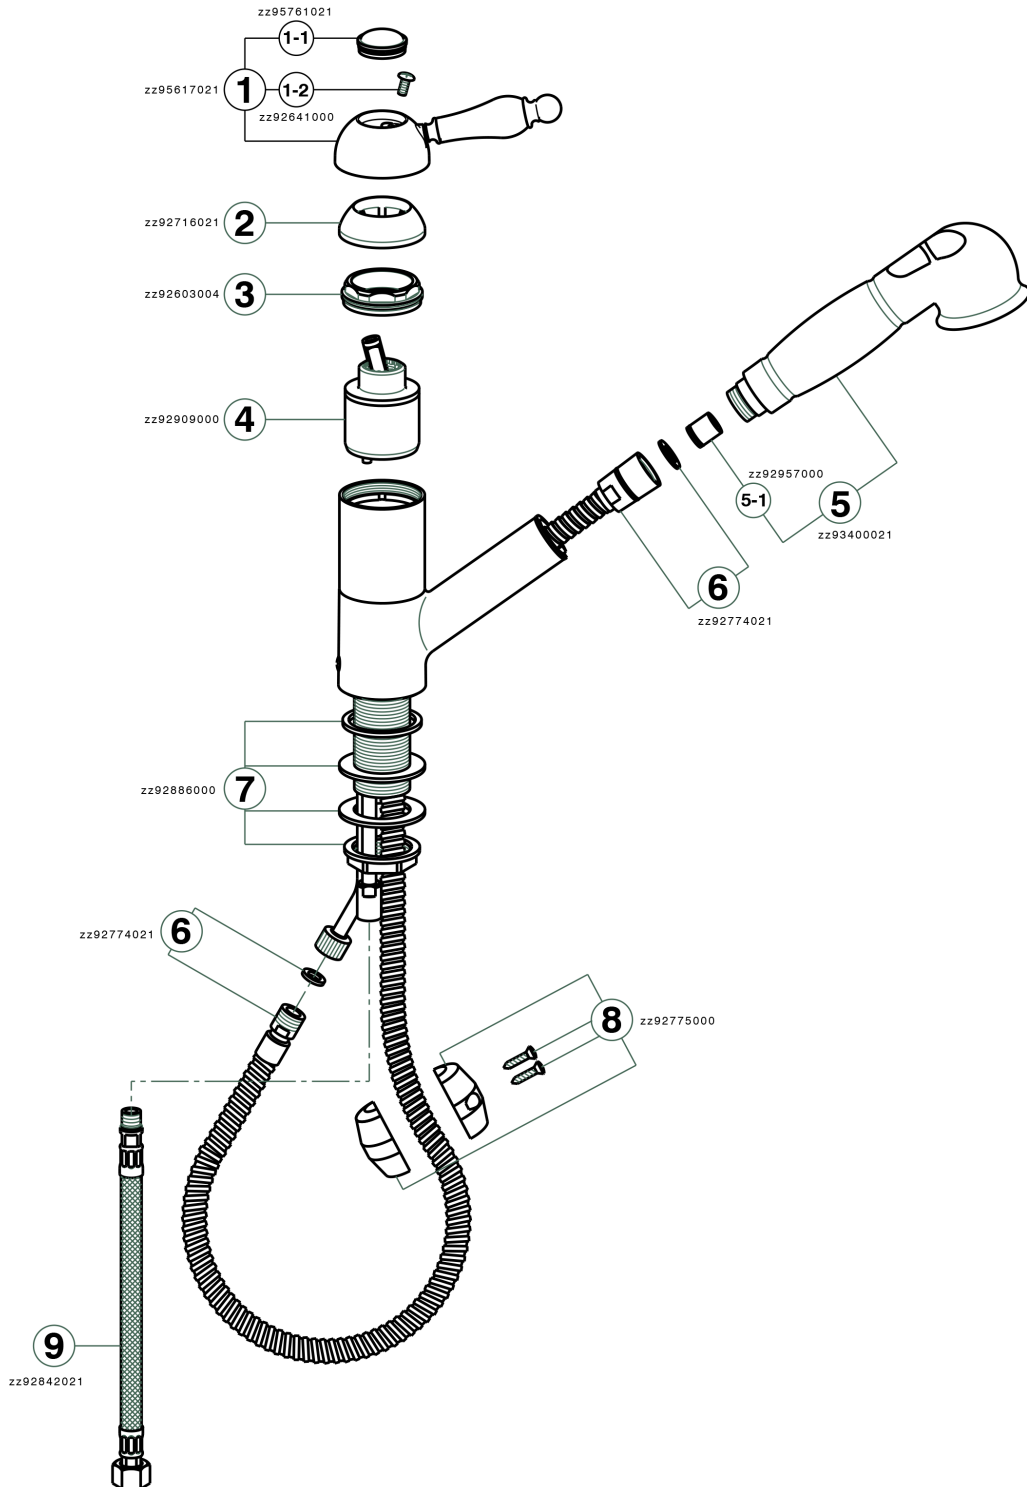

Single lever sink mixer with extrac.shower KITCHEN_EM002570

EM002570

<https://en.cisal.it/single-lever-sink-mixer-with-extrac-shower-kitchen-em002570>

2026-05-19