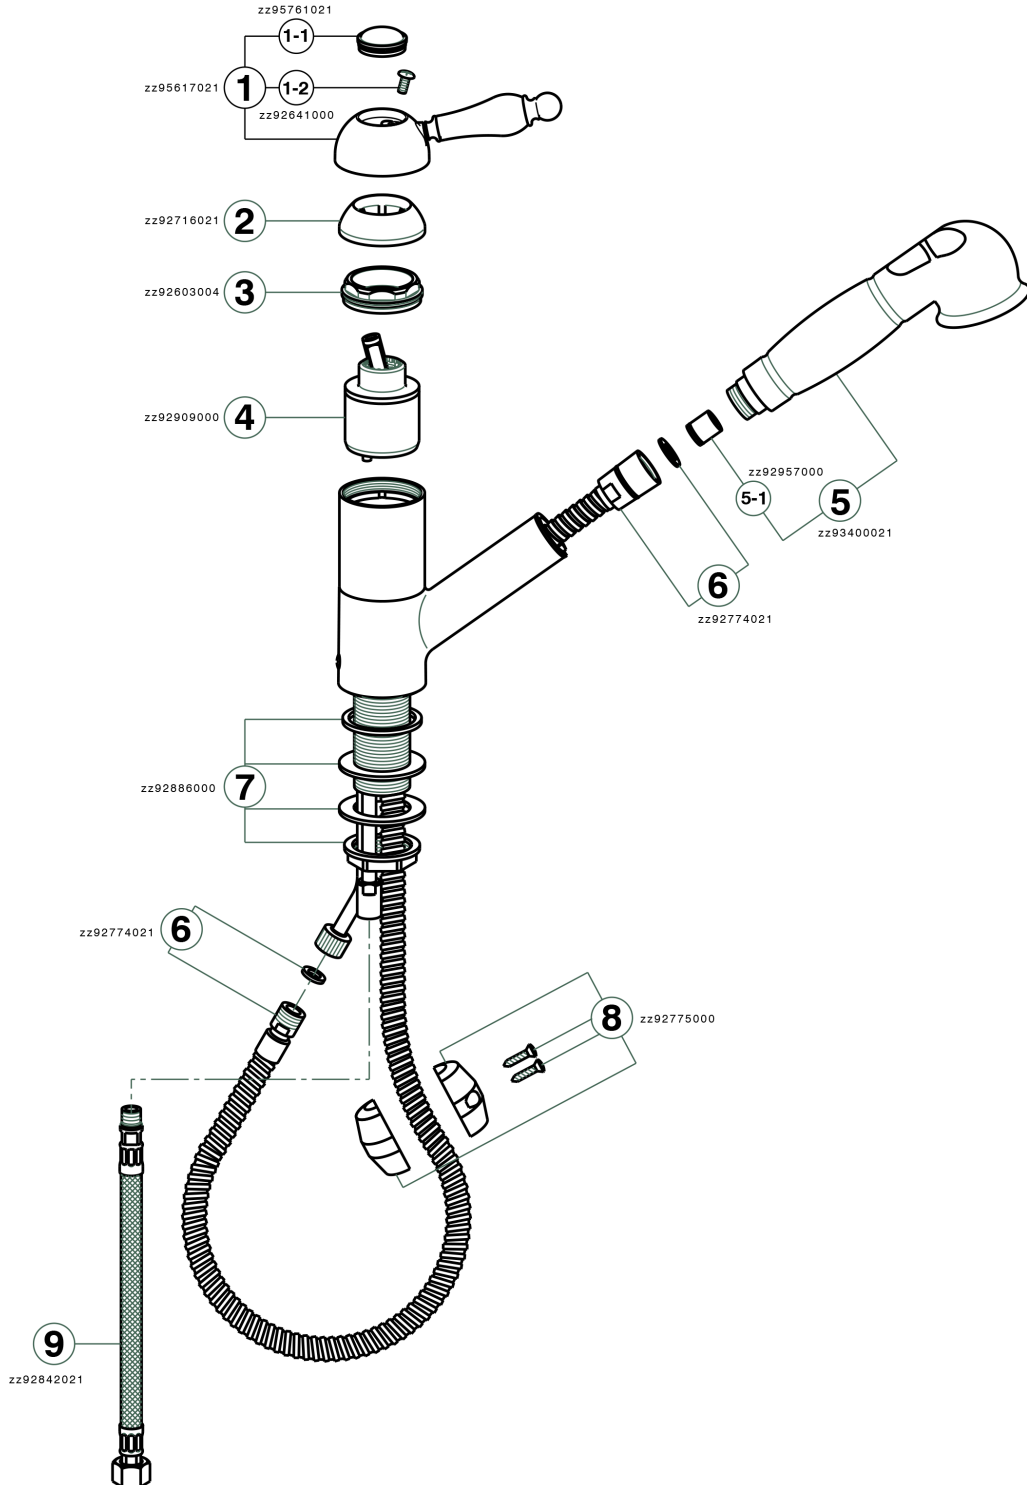

Single lever sink mixer with extrac.shower KITCHEN_EM002570

EM002570

<https://en.cisal.it/single-lever-sink-mixer-with-extrac-shower-kitchen-em002570>

2026-04-08