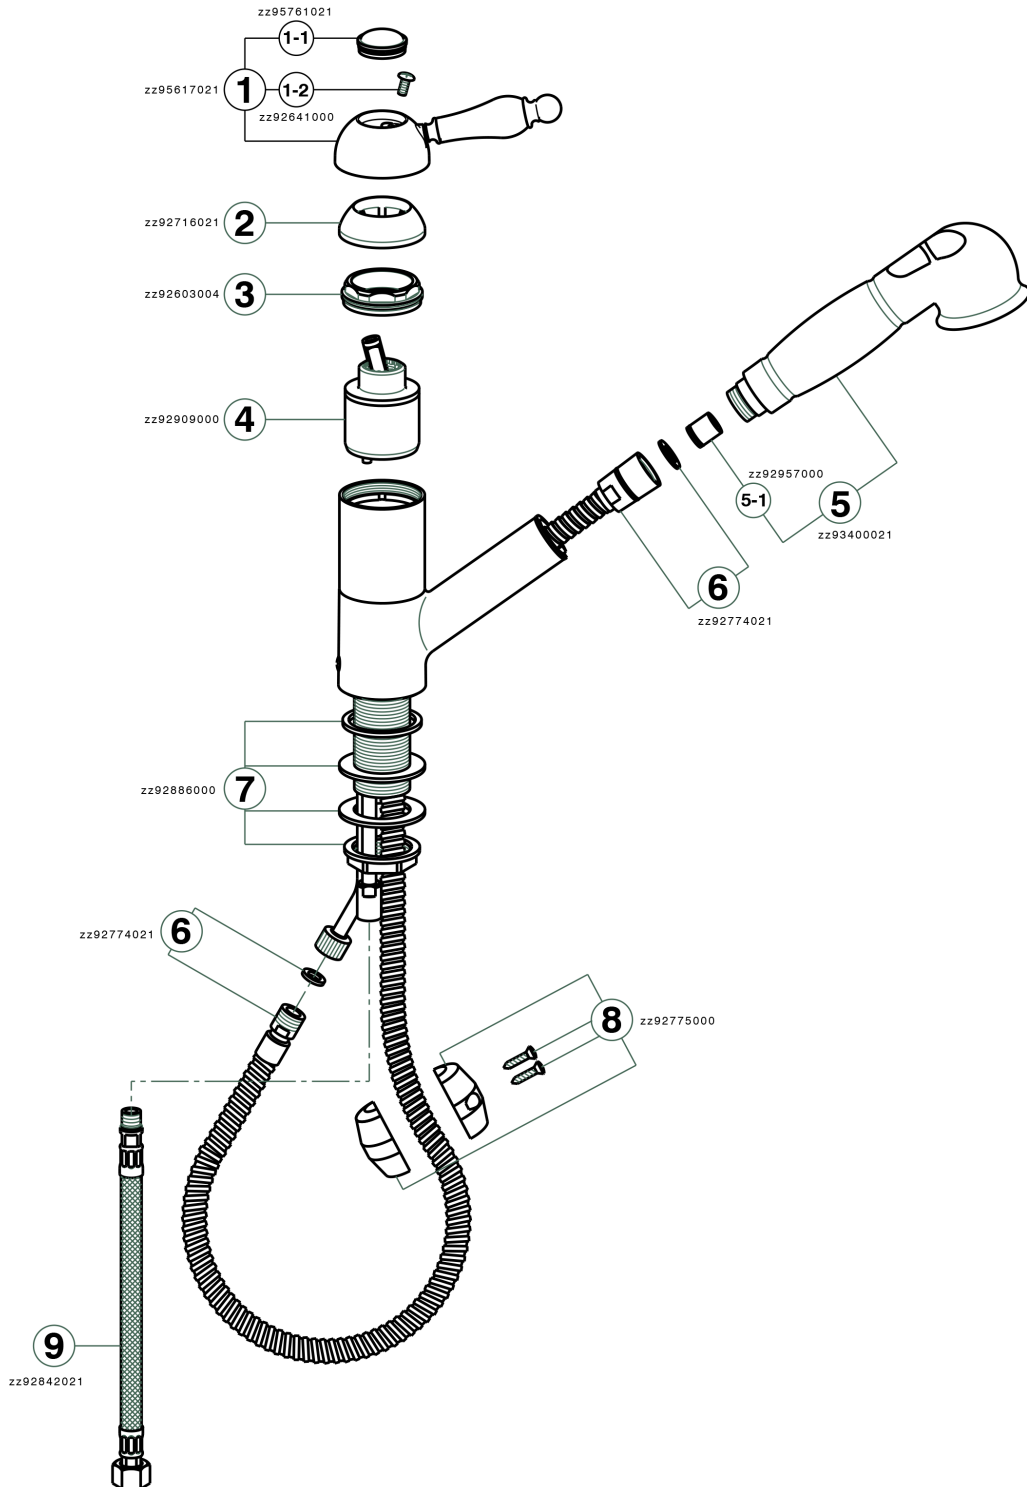

## Single lever sink mixer with extrac.shower KITCHEN\_EM002570

EM002570

<https://en.cisal.it/single-lever-sink-mixer-with-extrac-shower-kitchen-em002570>

2026-06-13