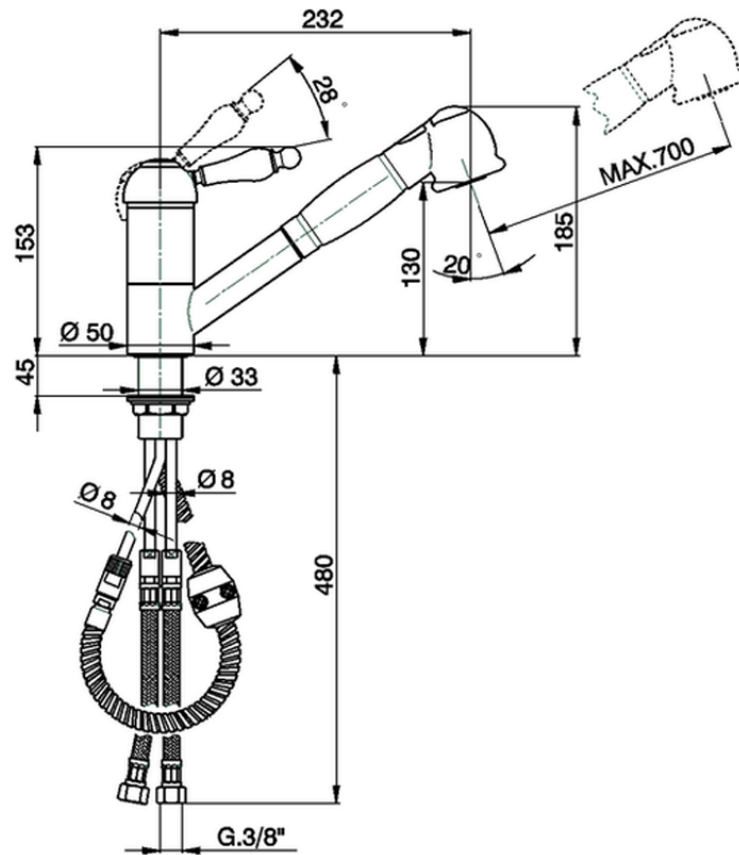

Single lever sink mixer with extrac.shower KITCHEN_EM002570

EM002570

<https://en.cisal.it/single-lever-sink-mixer-with-extrac-shower-kitchen-em002570>

2026-06-13