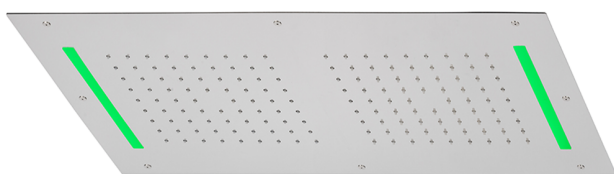

700x400 mm Chromotherapy Ceiling showerhead ZEN SHOWER_ZS0C0115

MODEL **ZS0C0115**

700x400 mm Chromotherapy Ceiling showerhead, 2 rain, chromotherapy functions, built-in control included, Stainless Steel AISI 304

AVAILABLE FINISHINGS

- **40** 40 Matt Black
- **4Q** 4Q Matt White
- **5G** 5G Rose Gold
- **D1** D1 Brushed Inox
- **D2** D2 Polished Inox

CHARACTERISTICS

2024-12-22