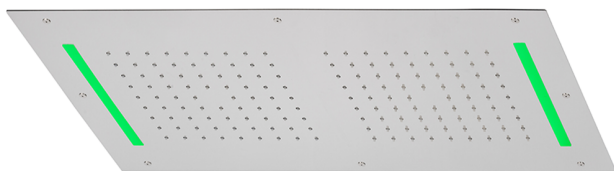

700x400 mm Chromotherapy Ceiling showerhead ZEN SHOWER_ZS0C0115

MODEL **ZS0C0115**

700x400 mm Chromotherapy Ceiling showerhead, 2 rain, chromotherapy functions, built-in control included, Stainless Steel AISI 304

AVAILABLE FINISHINGS

- **40** 40 Matt Black
- **4Q** 4Q Matt White
- **5G** 5G Rose Gold
- **D1** D1 Brushed Inox
- **D2** D2 Polished Inox

CHARACTERISTICS

2024-12-22