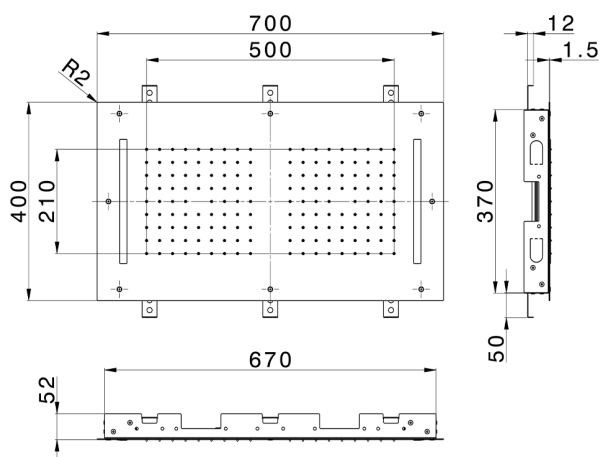

700x400 mm Chromotherapy Ceiling showerhead ZEN SHOWER_ZS0C0115

MODEL **ZS0C0115**

700x400 mm Chromotherapy Ceiling showerhead, 2 rain, chromotherapy functions, built-in control included, Stainless Steel AISI 304

AVAILABLE FINISHINGS

- **40** 40 Matt Black
- **4Q** 4Q Matt White
- **5G** 5G Rose Gold
- **D1** D1 Brushed Inox
- **D2** D2 Polished Inox

CHARACTERISTICS

2024-12-22