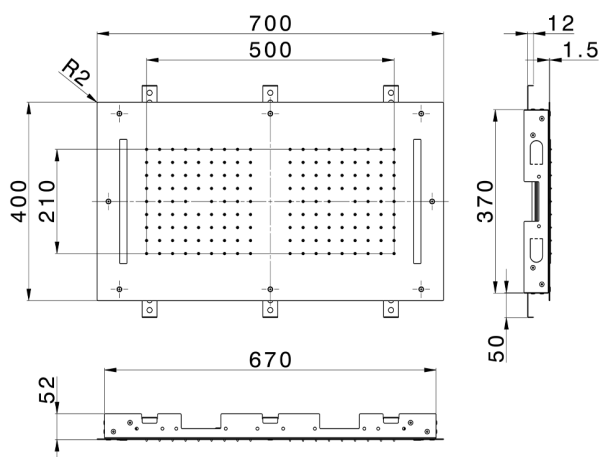

700x400 mm Chromotherapy Ceiling showerhead ZEN SHOWER_ZS0C0115

MODEL **ZS0C0115**

700x400 mm Chromotherapy Ceiling showerhead, 2 rain, chromotherapy functions, built-in control included, Stainless Steel AISI 304

AVAILABLE FINISHINGS

- **40** 40 Matt Black
- **4Q** 4Q Matt White
- **5G** 5G Rose Gold
- **D1** D1 Brushed Inox
- **D2** D2 Polished Inox

CHARACTERISTICS

2024-12-22