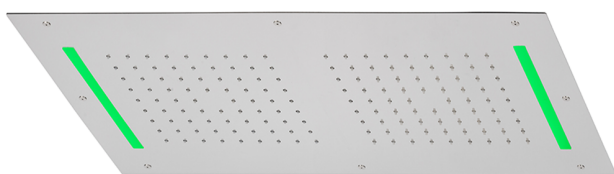

700x400 mm Chromotherapy Ceiling showerhead ZEN SHOWER_ZS0C0115

MODEL **ZS0C0115**

700x400 mm Chromotherapy Ceiling showerhead, 2 rain, chromotherapy functions, built-in control included, Stainless Steel AISI 304

AVAILABLE FINISHINGS

-  **40** 40 Matt Black
-  **4Q** 4Q Matt White
-  **5G** 5G Rose Gold
-  **D1** D1 Brushed Inox
-  **D2** D2 Polished Inox

CHARACTERISTICS

2024-12-22