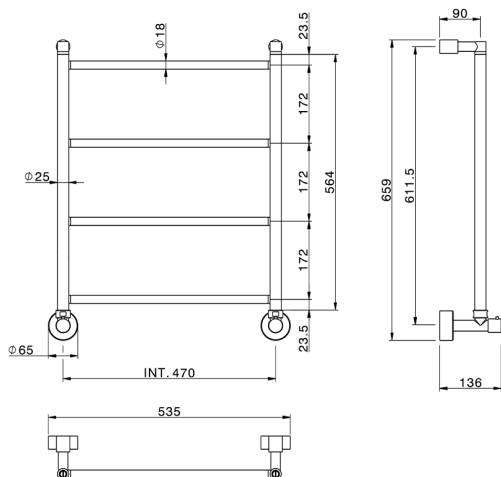

## Fixed heated towel rail Ø18mm BATHROOM ACCESSORIES\_ZA004920

MODEL **ZA004920**

Fixed heated towel rail Ø18mm, 1/2 M with eccentric union, Brass

AVAILABLE FINISHINGS

CHARACTERISTICS

2024-12-21